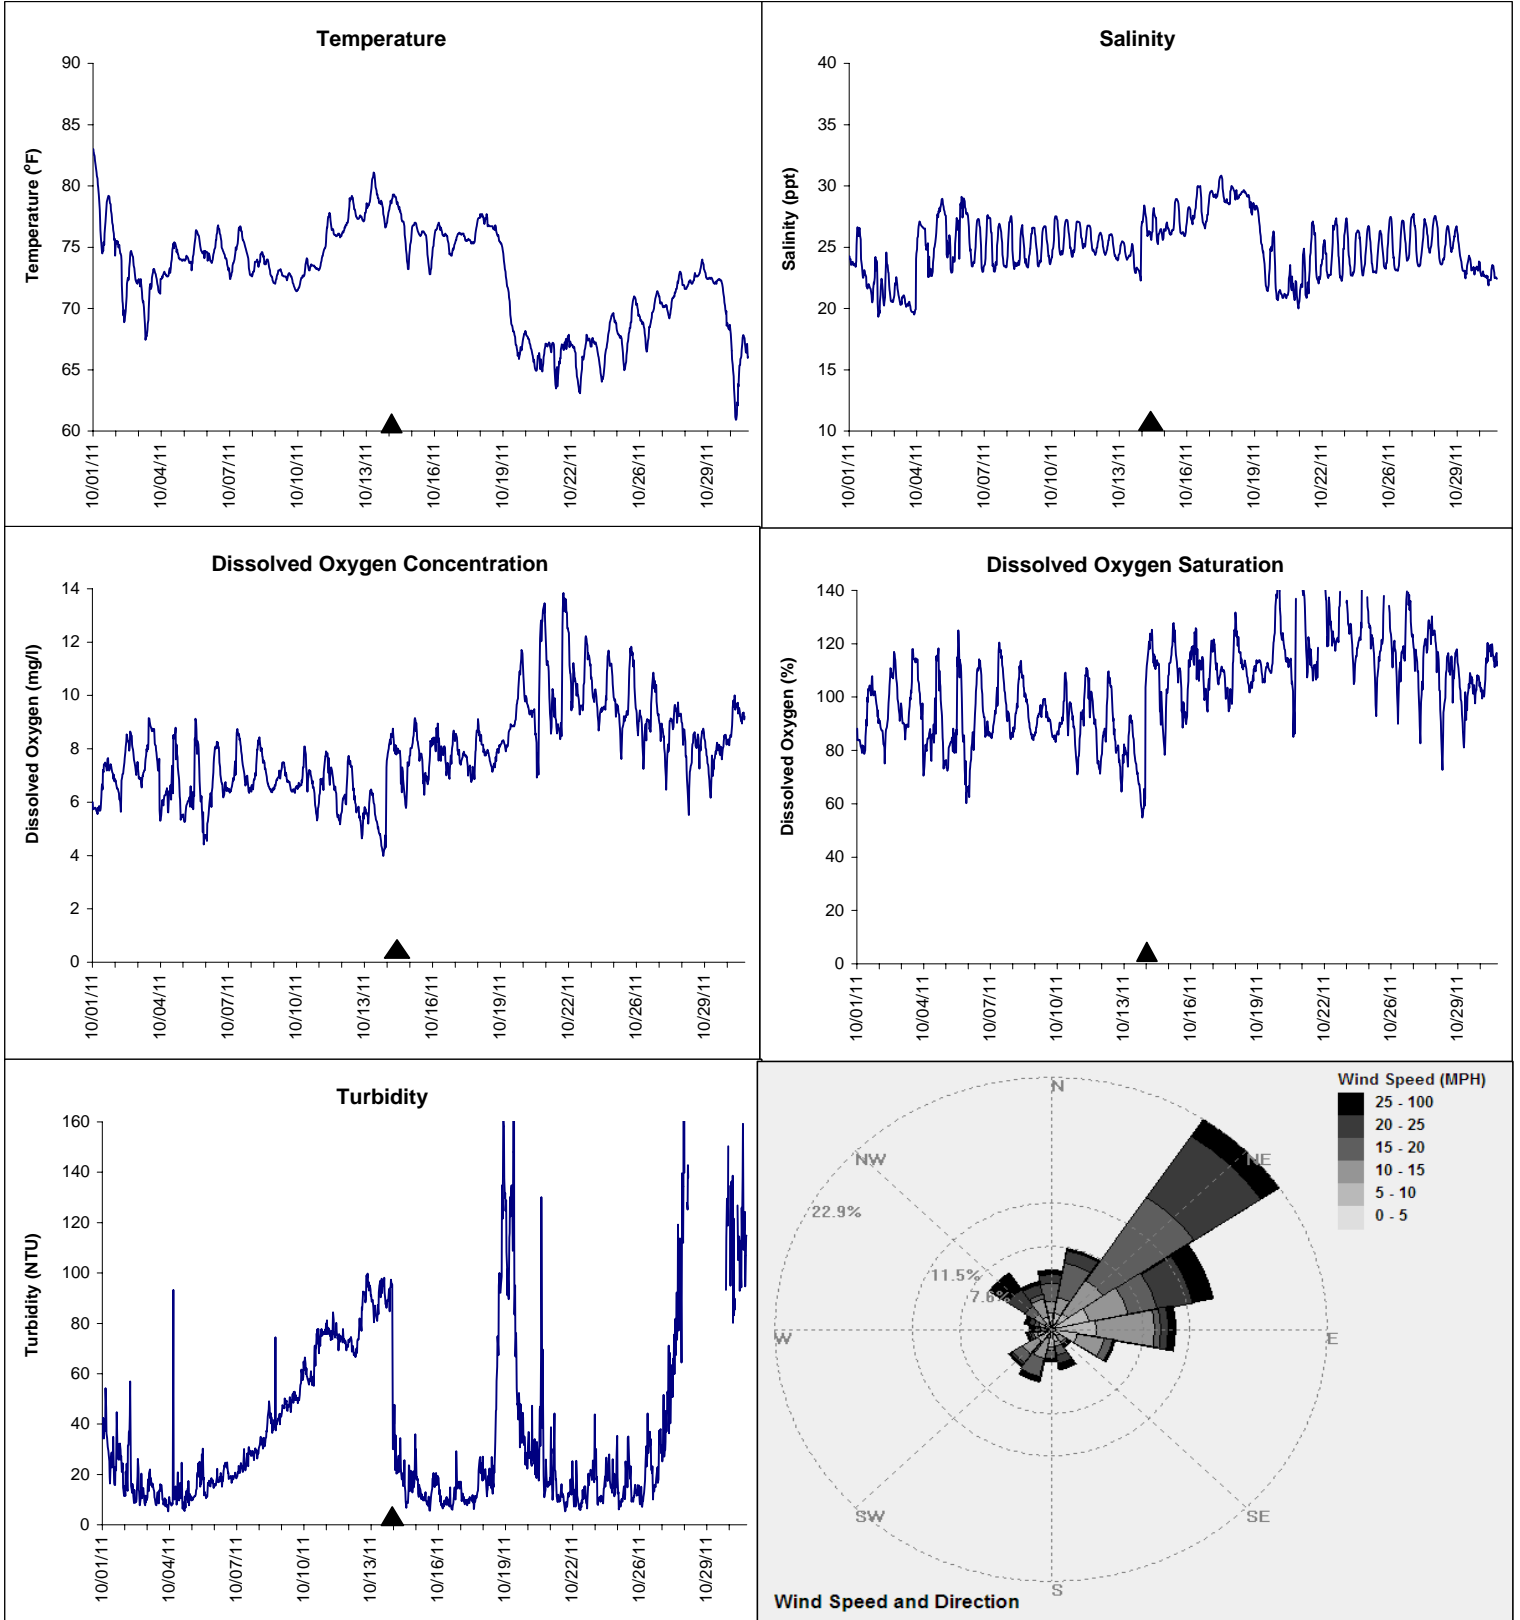

# Gulf Jackson Lease Area, Levy County

## October 2011

▲ Monitoring Equipment Exchanged (sonde deployment)

**Note:** QA/QC limited to data deletion based on sonde error codes and pre- / post-calibration notes.