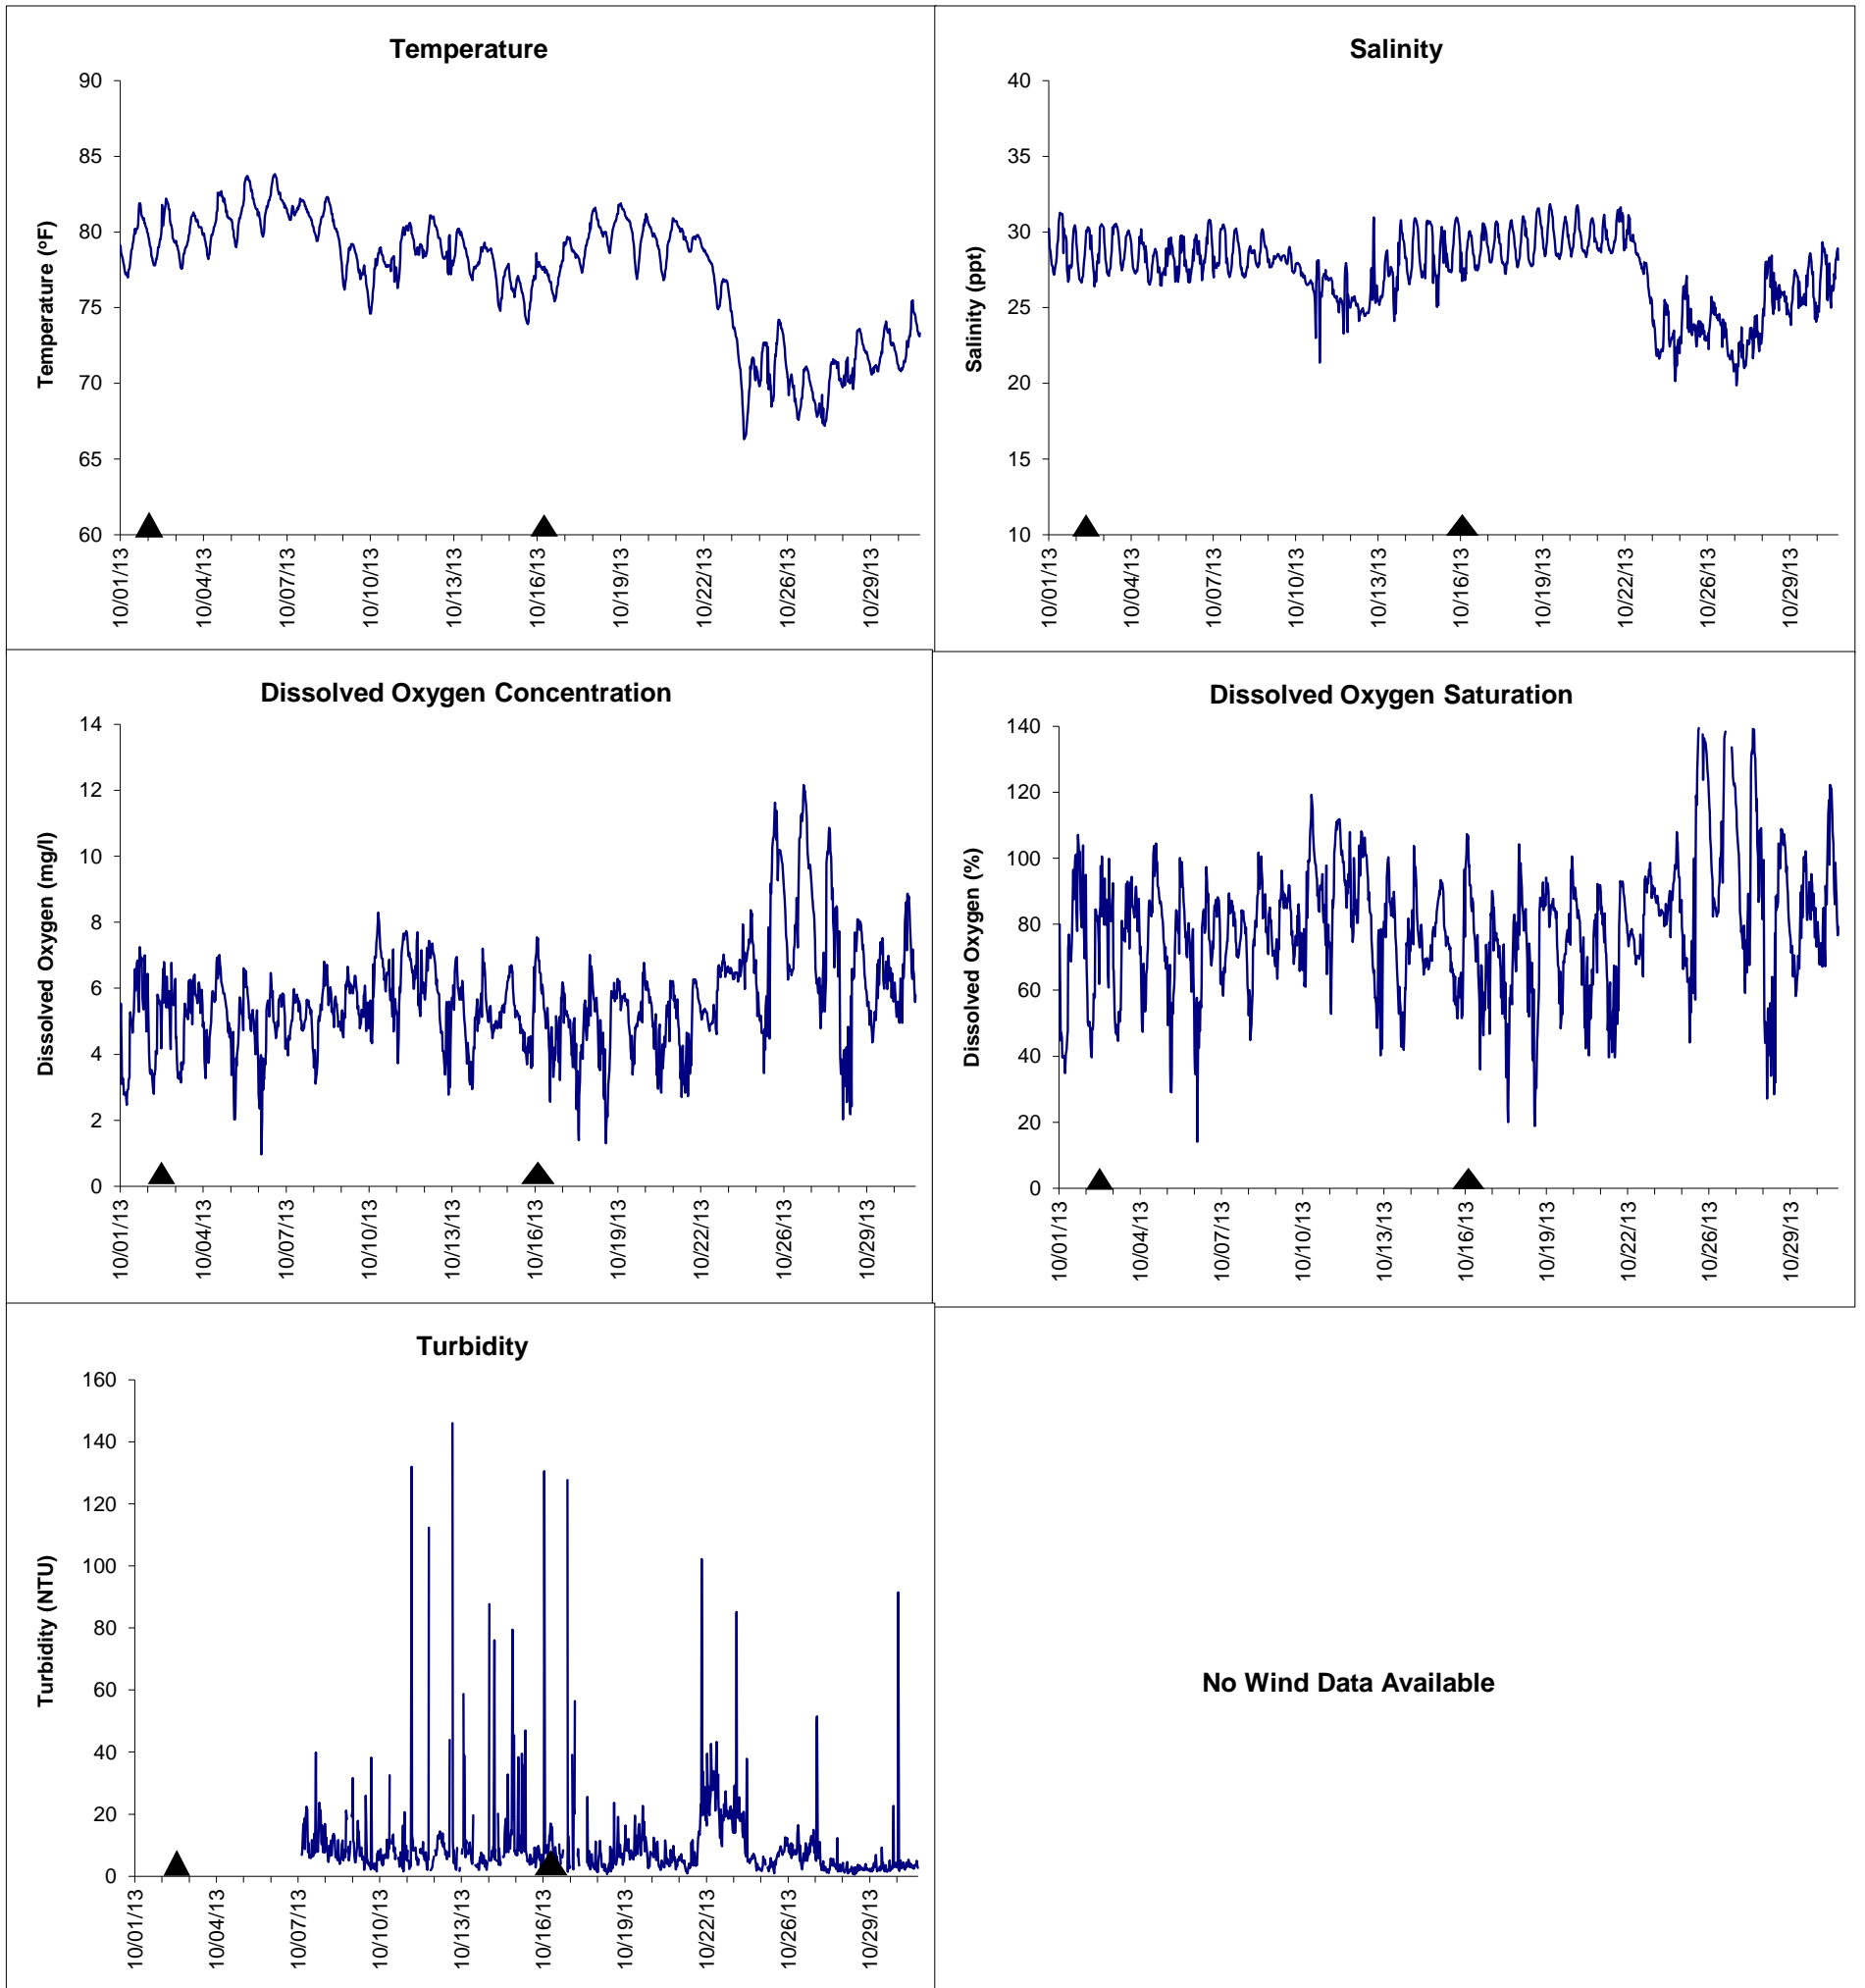

# Gulf Jackson Lease Area, Levy County

## October 2013

▲ Monitoring Equipment Exchanged (sonde deployment)

Note: QA/QC limited to data deletion based on sonde error codes and pre- / post-calibration notes.