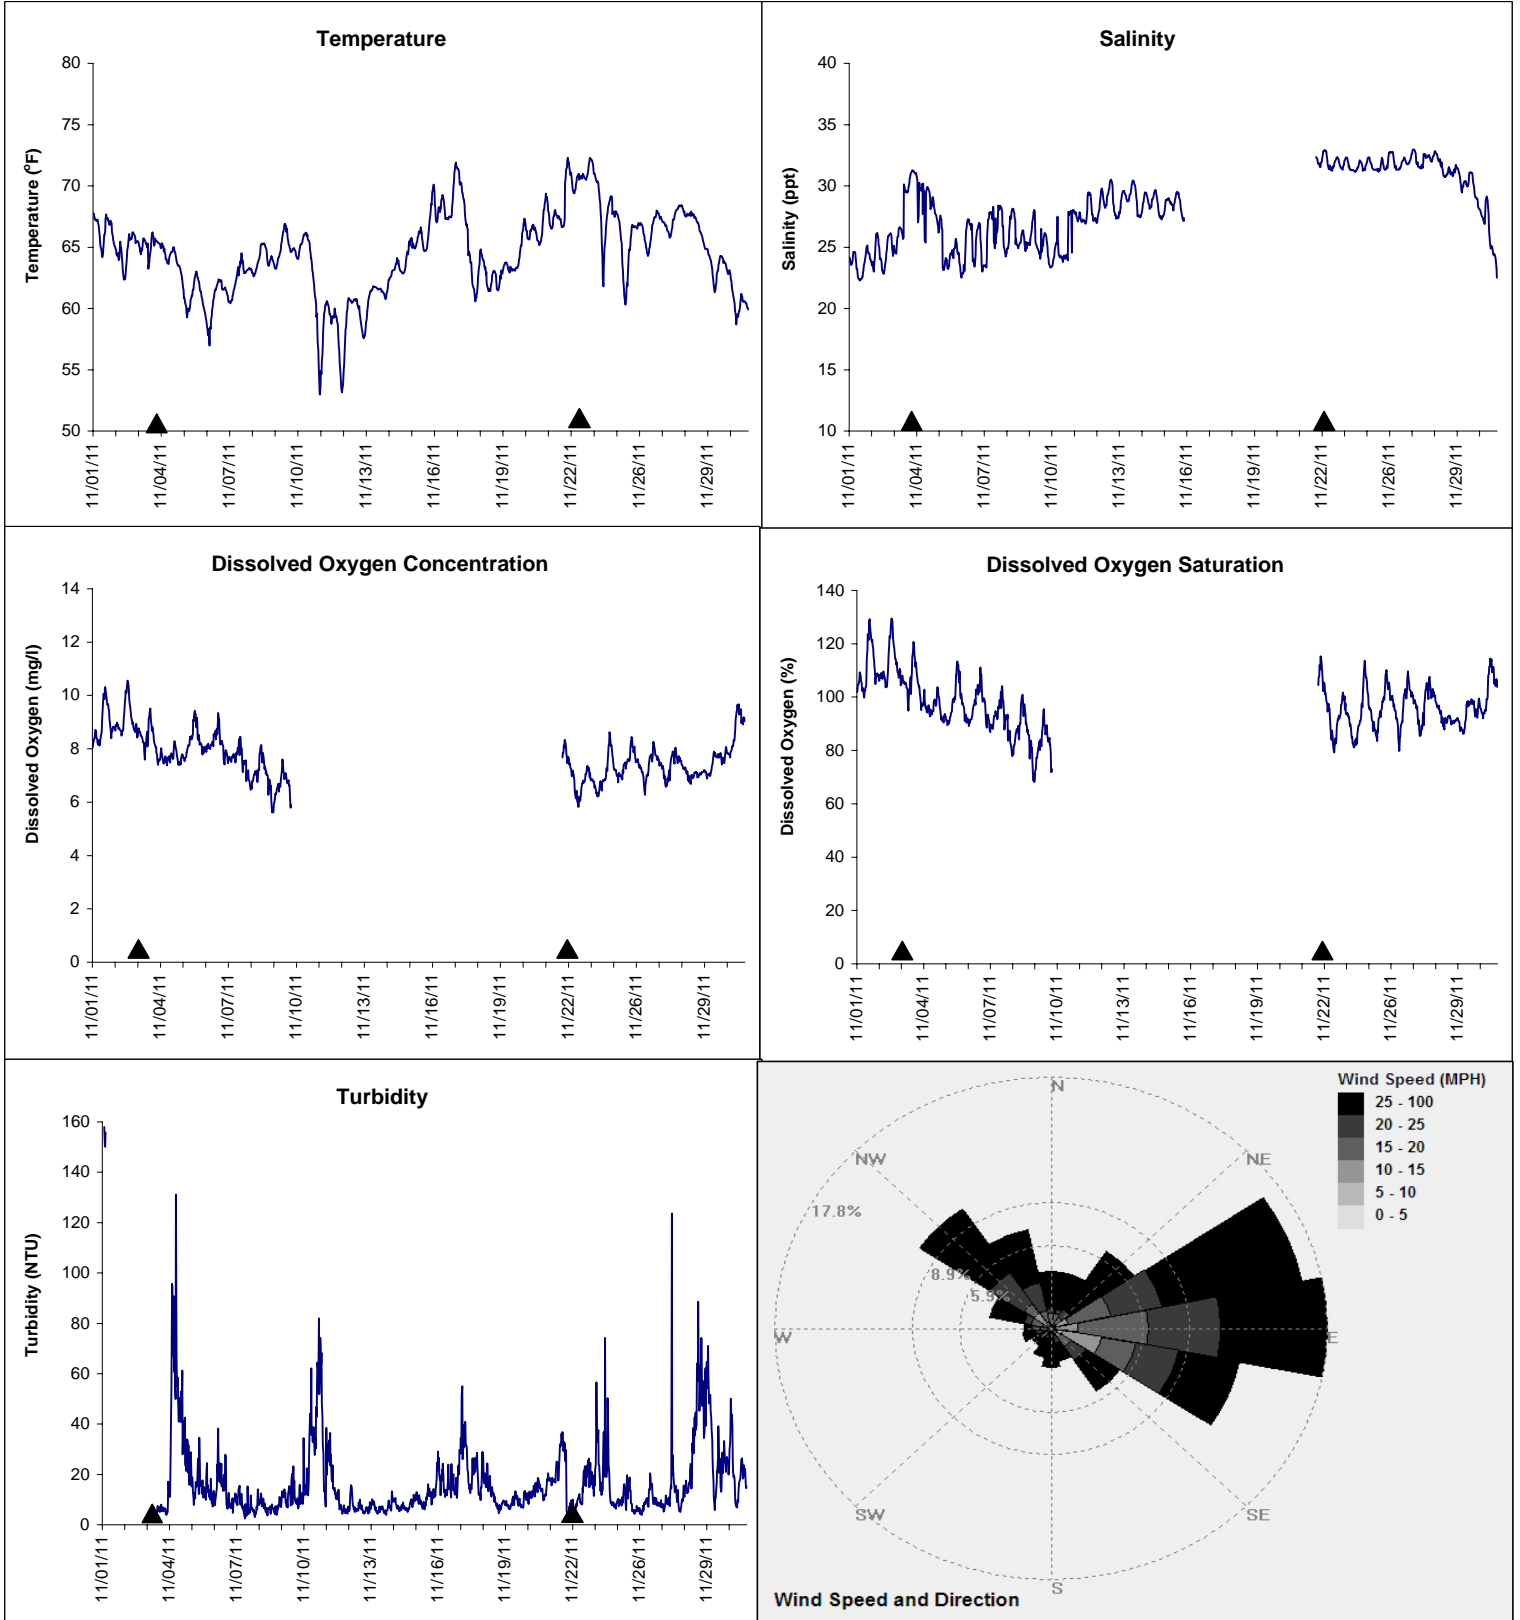

# Gulf Jackson Lease Area, Levy County

## November 2011

▲ Monitoring Equipment Exchanged (sonde deployment)

**Note:** QA/QC limited to data deletion based on sonde error codes and pre- / post-calibration notes.