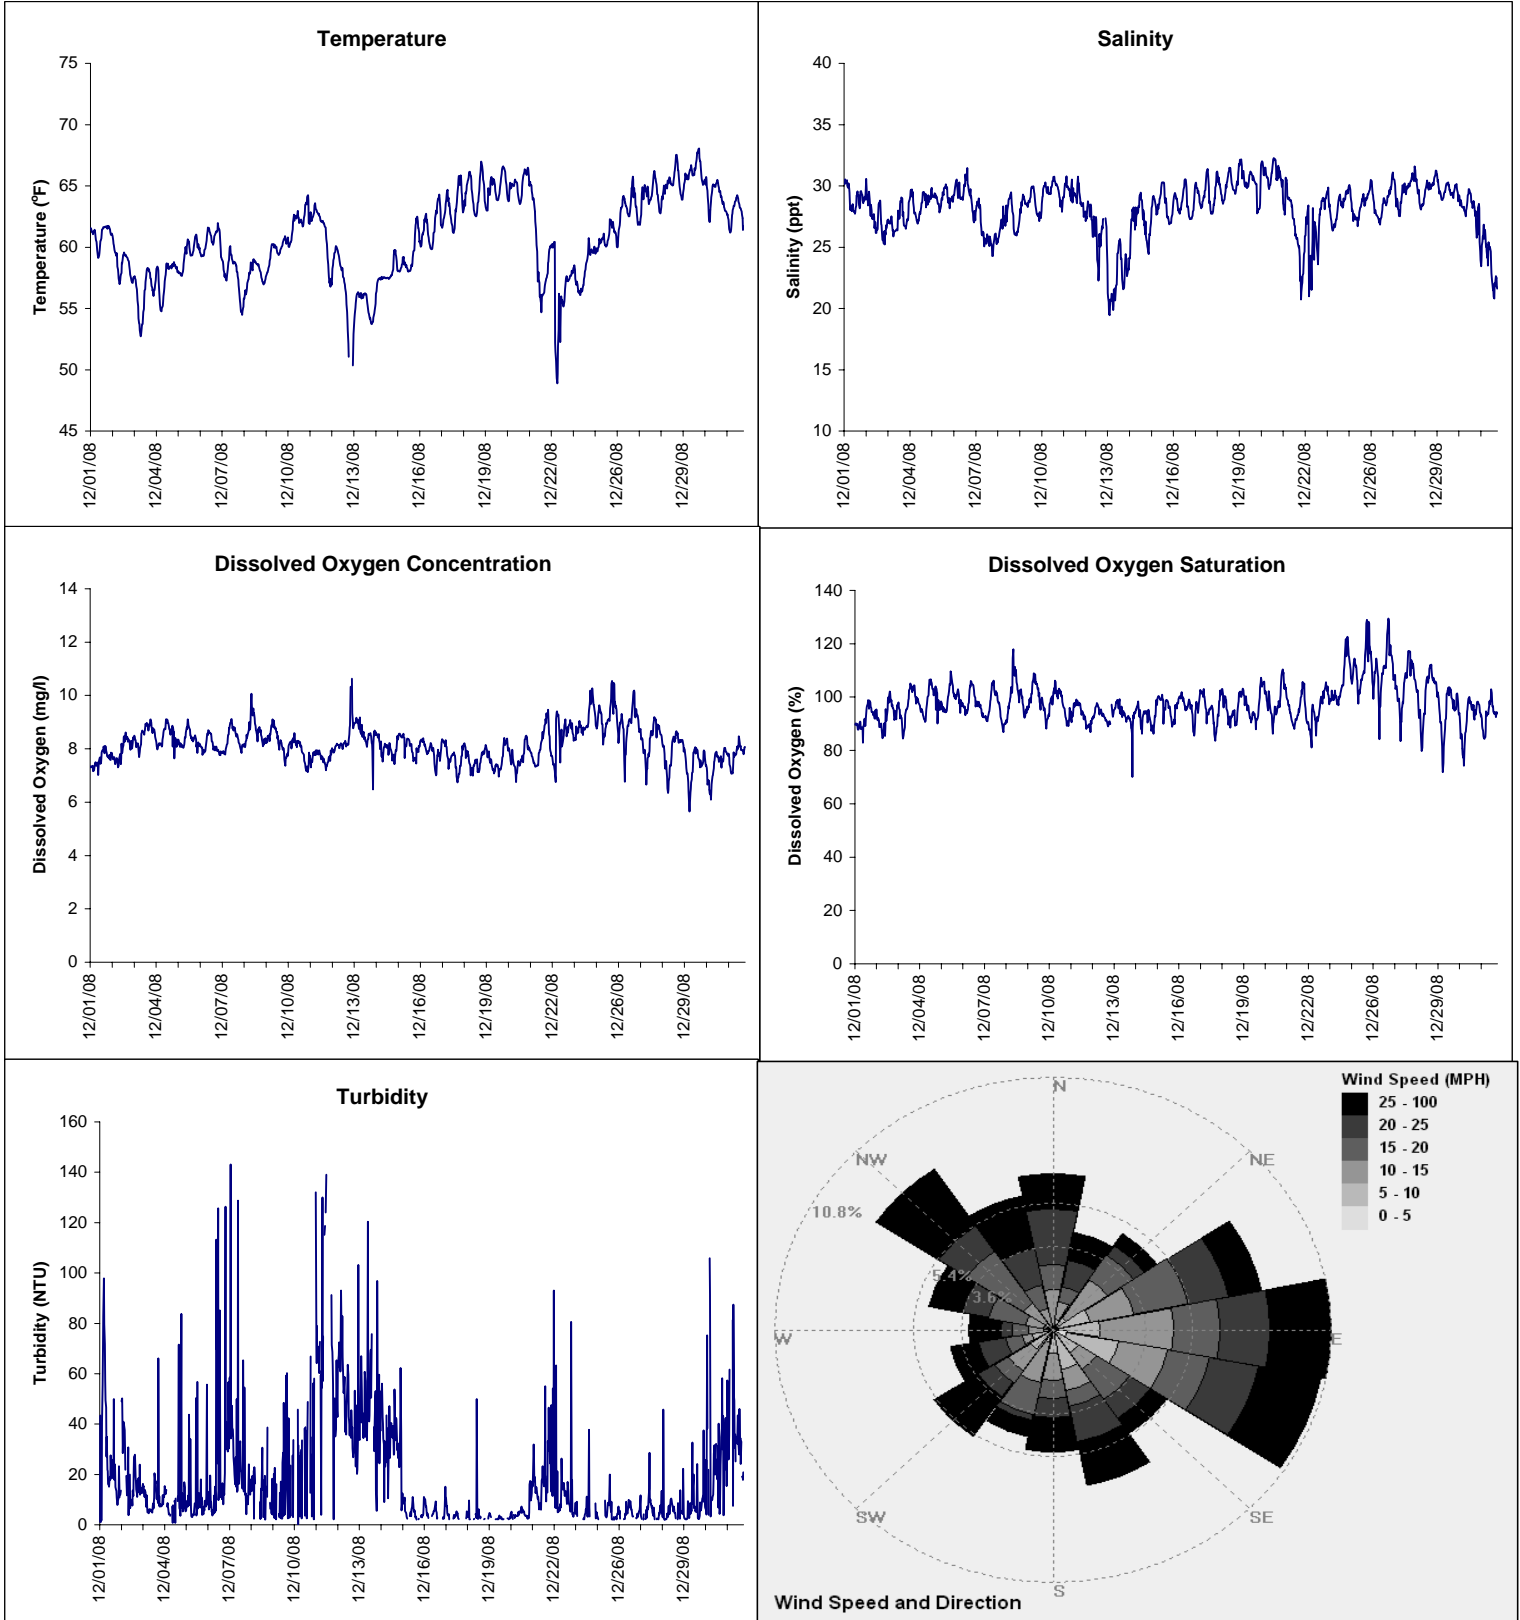

## December 2008

▲ Monitoring Equipment Exchanged (sonde deployment)

Note: QA/QC limited to data deletion based on sonde error codes and pre- / post-calibration notes.

**Gulf Jackson Lease Area, County**  
**December 2008**

▲ Monitoring Equipment Exchanged (sonde deployment)

Note: QA/QC limited to data deletion based on sonde error codes and pre- / post-calibration notes.