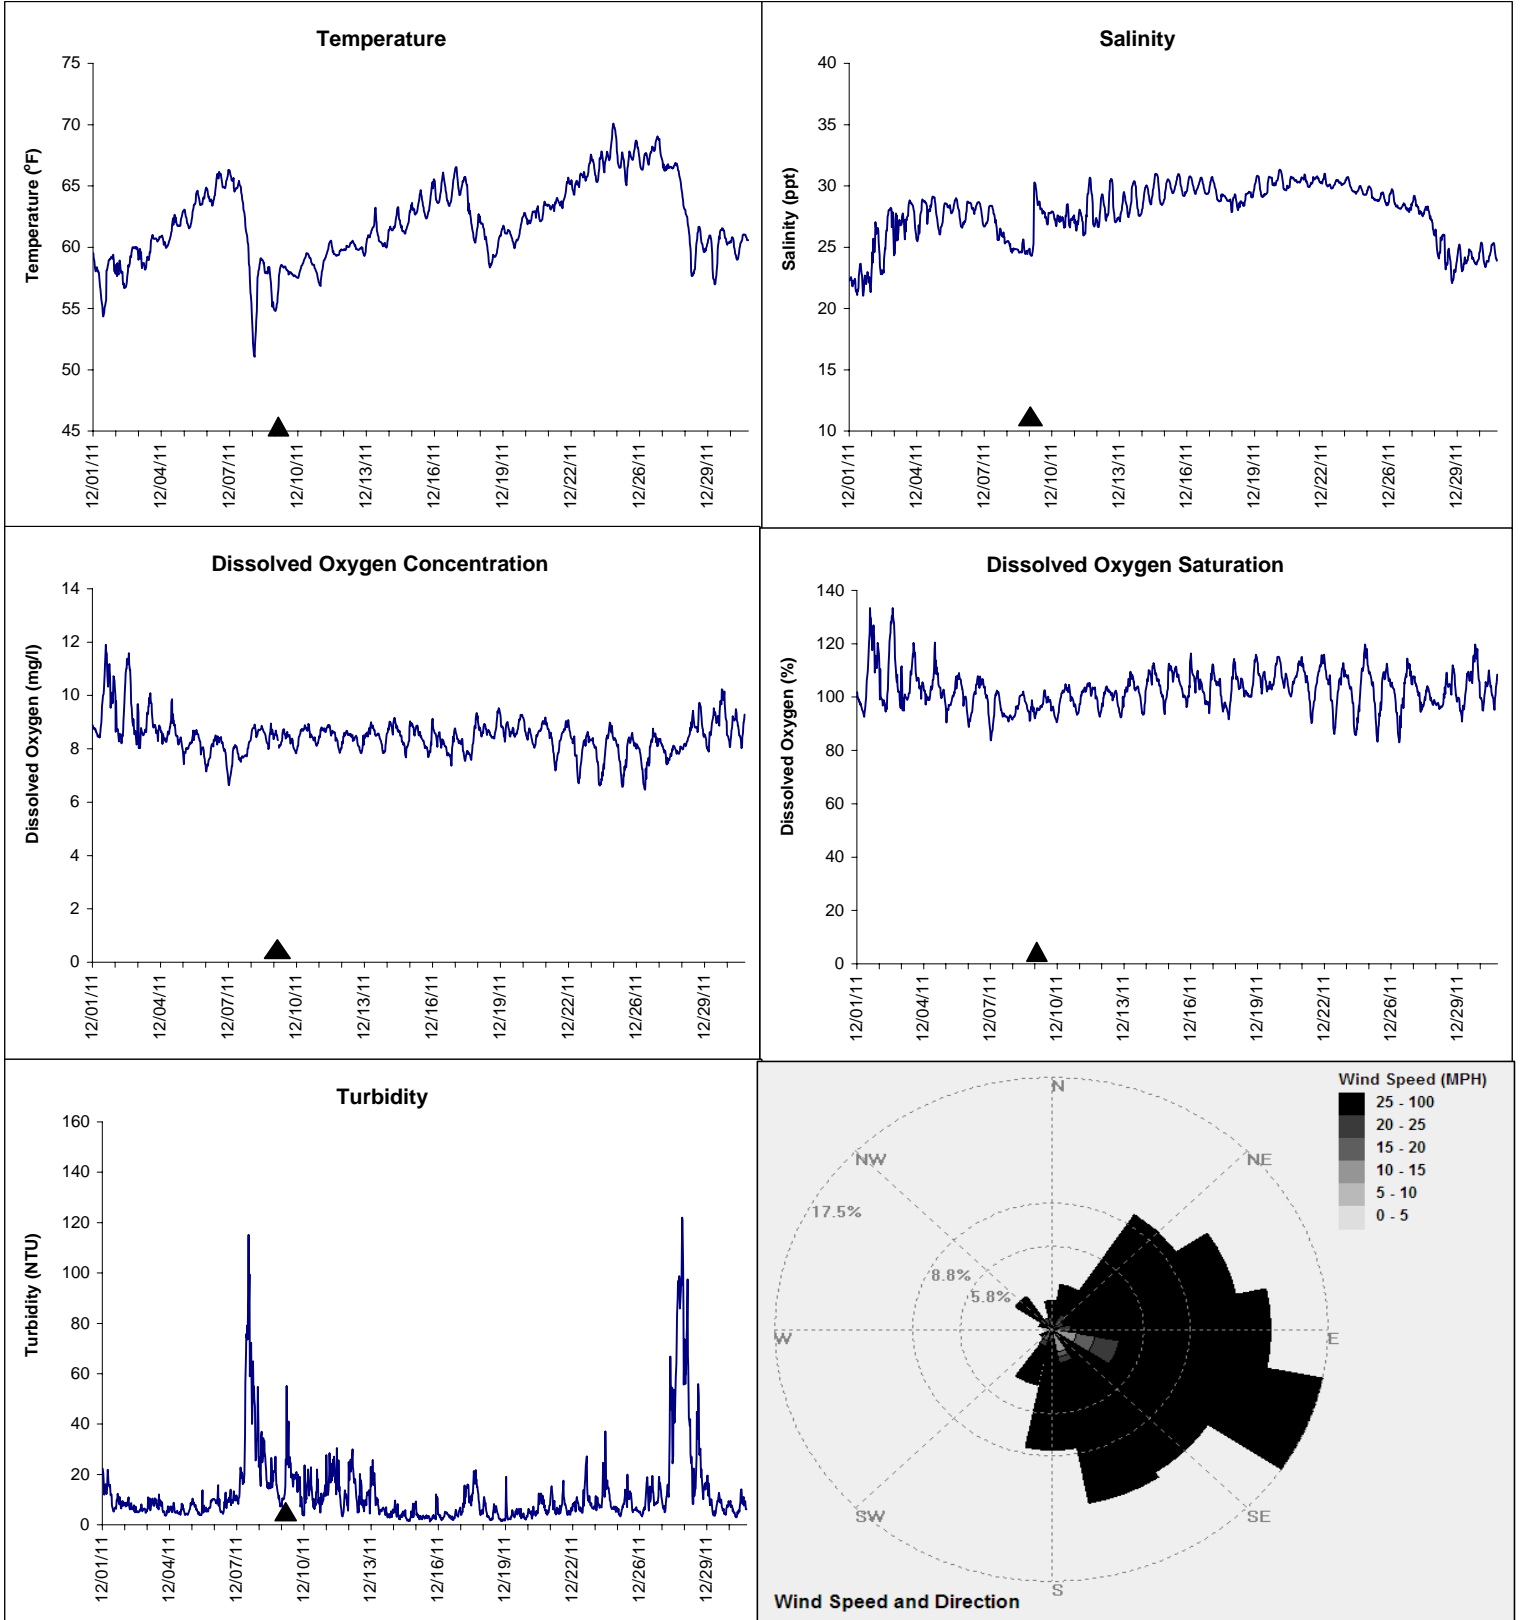

Gulf Jackson Lease Area, Levy County

December 2011

▲ Monitoring Equipment Exchanged (sonde deployment)

Note: QA/QC limited to data deletion based on sonde error codes and pre- / post-calibration notes.