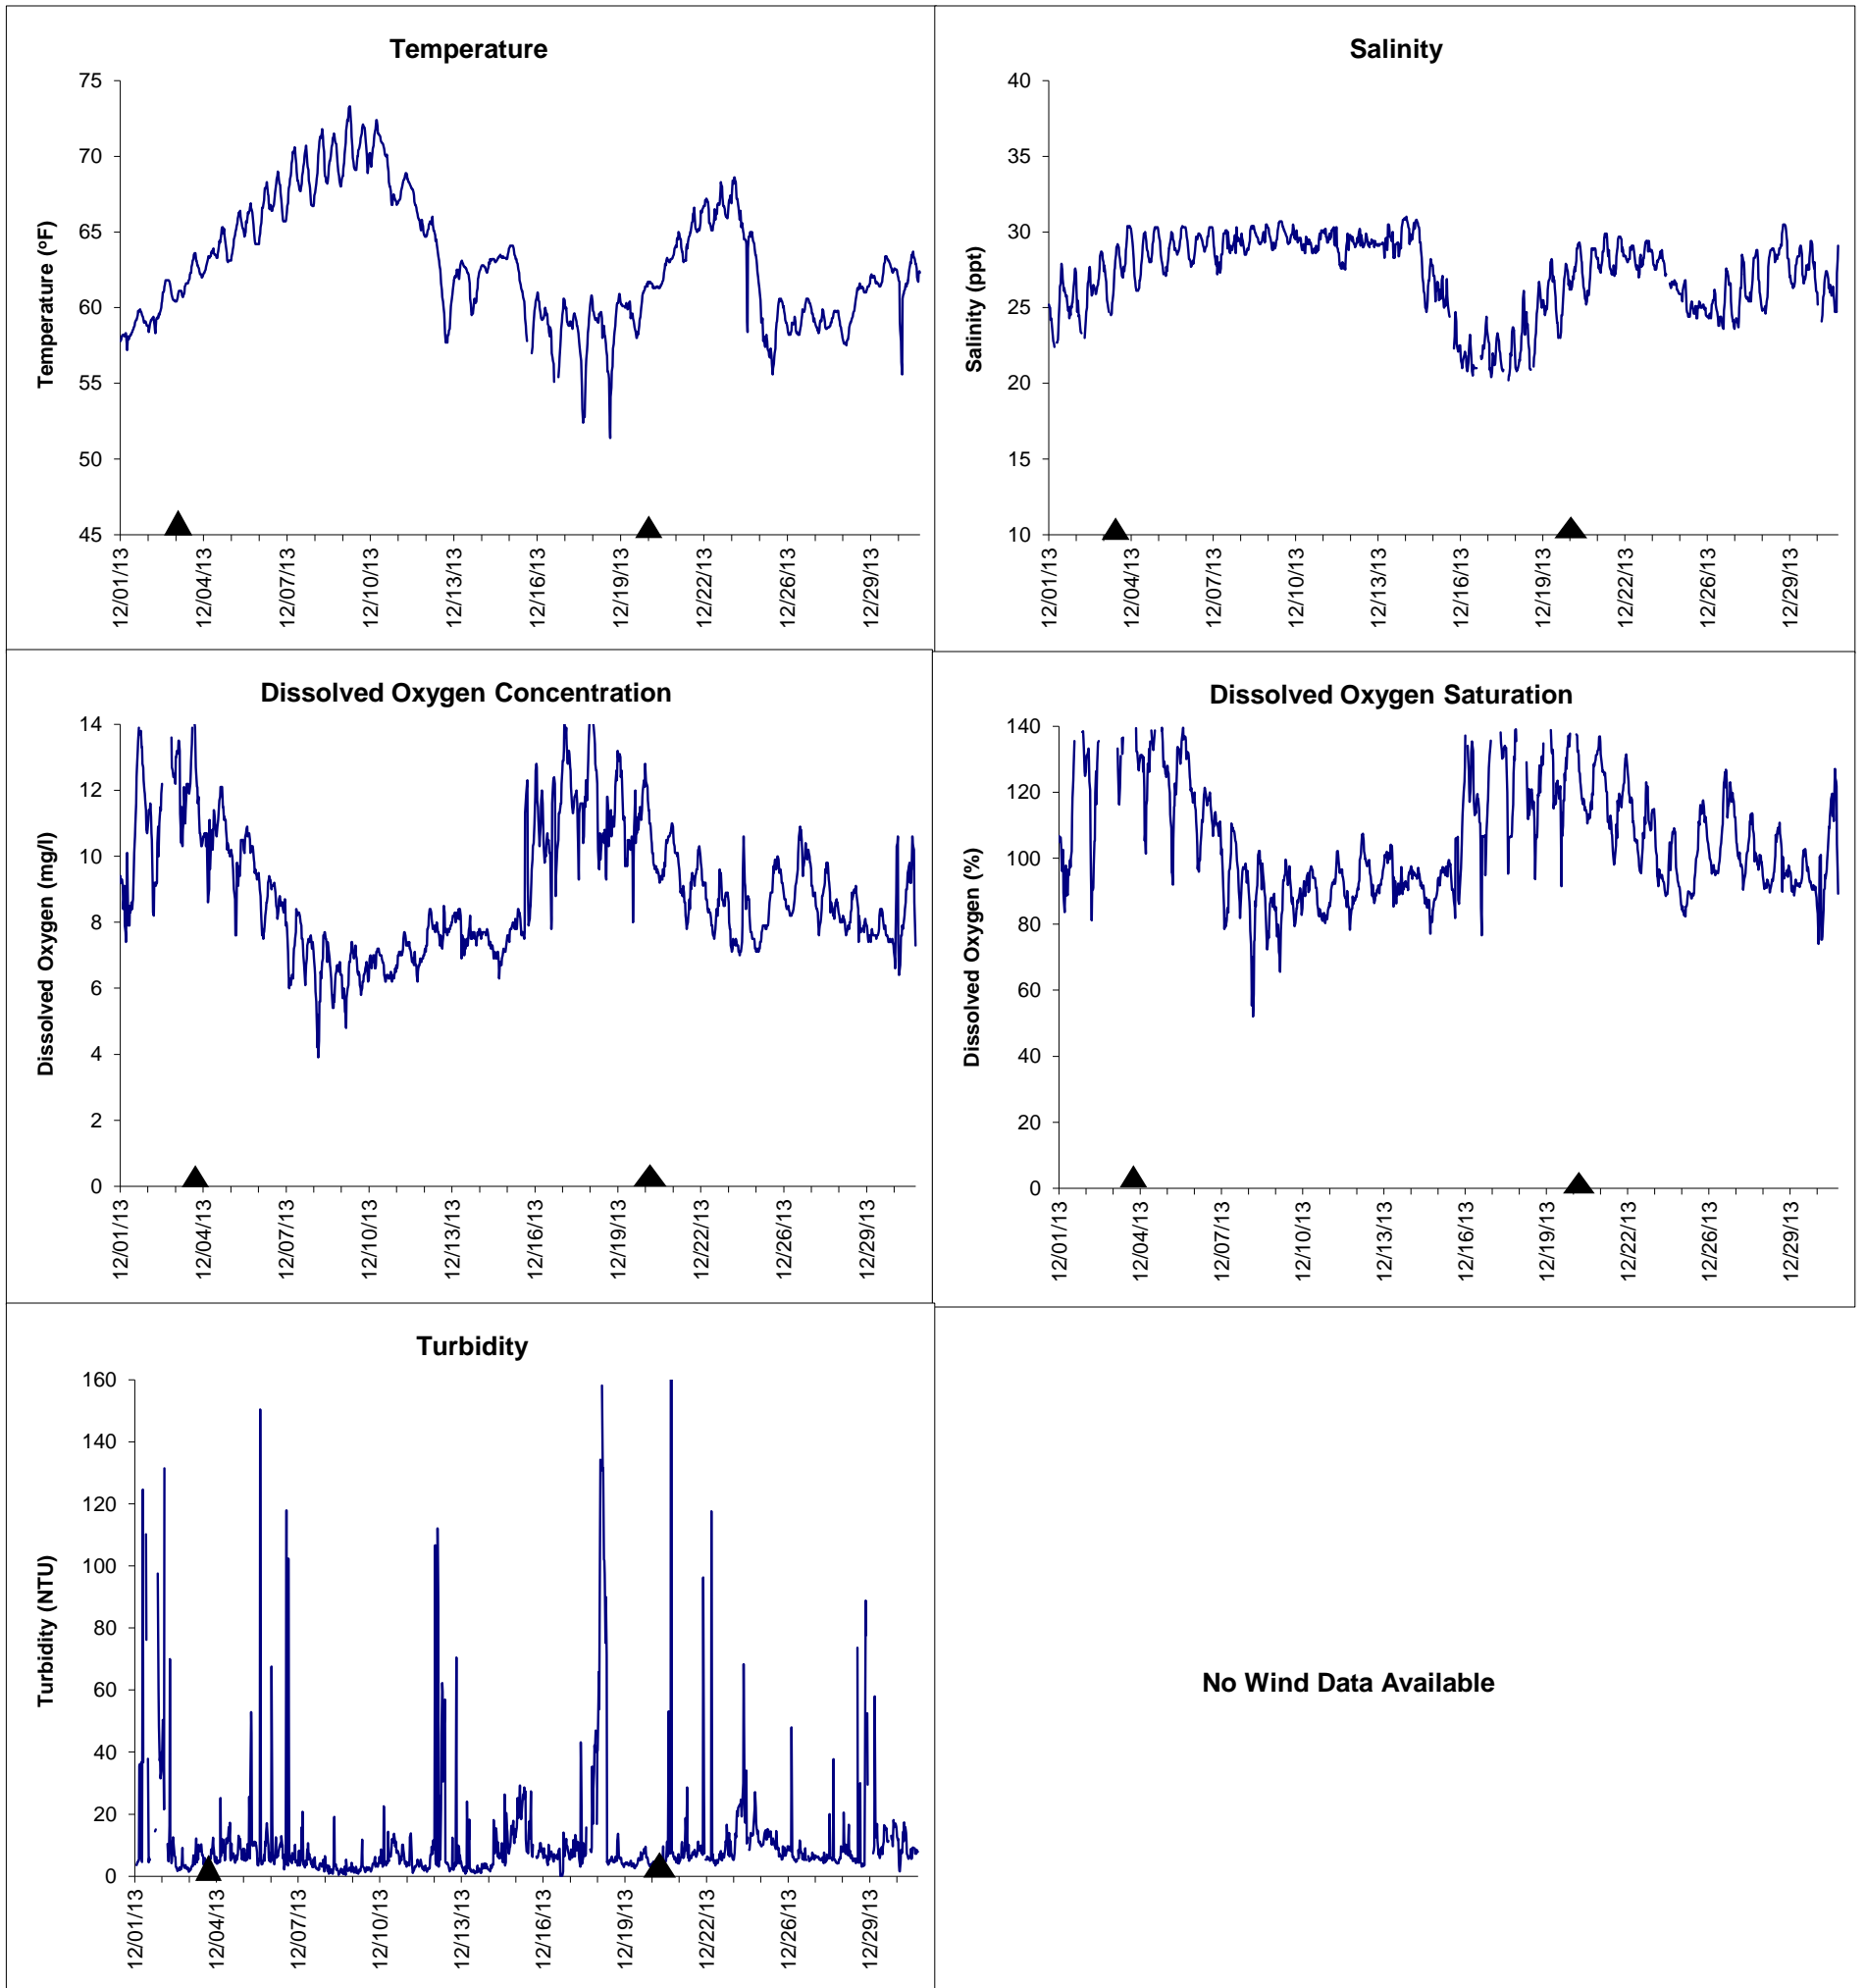

Gulf Jackson Lease Area, Levy County

December 2013

▲ Monitoring Equipment Exchanged (sonde deployment)

Note: QA/QC limited to data deletion based on sonde error codes and pre- / post-calibration notes.