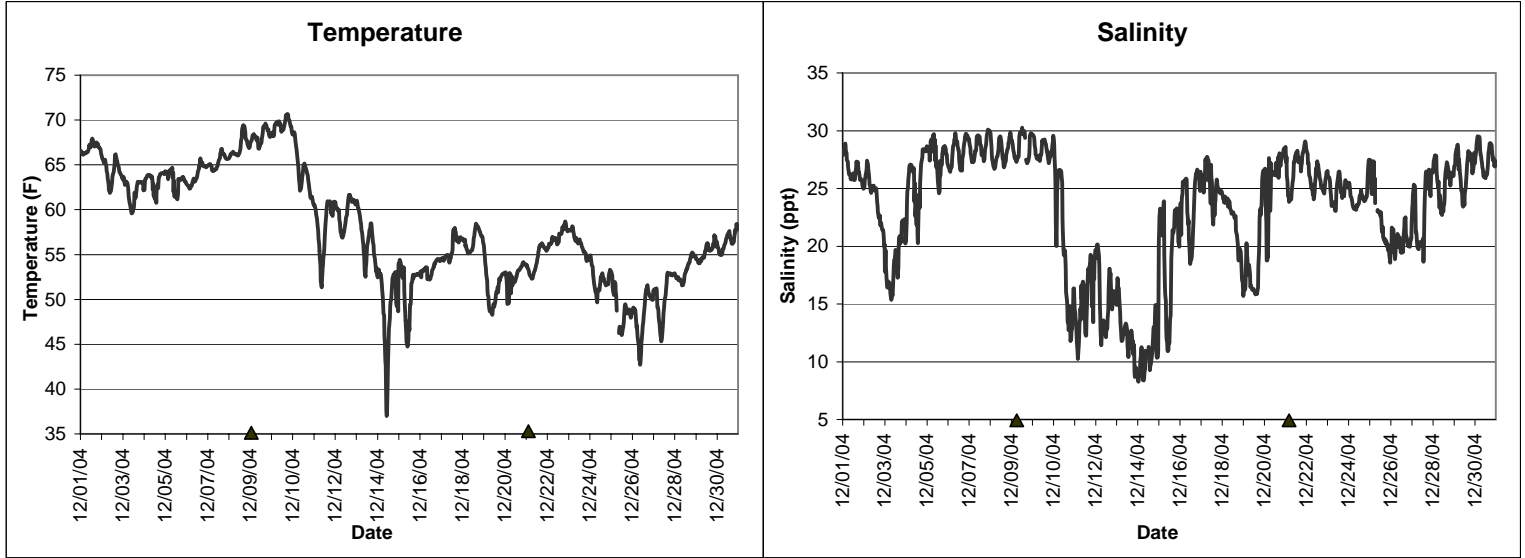

Gulf Jackson Lease Area, Levy County
December 2004

▲ Monitoring equipment exchanged (sonde deployment)
Refer to QA/QC log for additional information