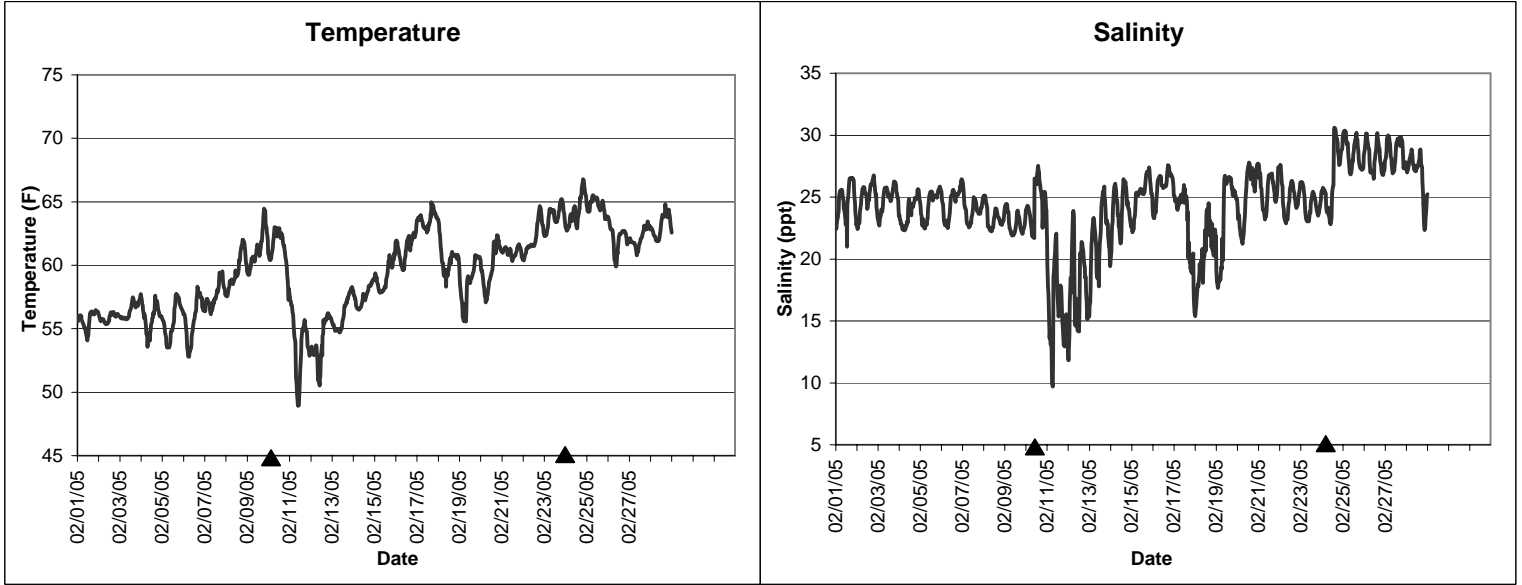

Gulf Jackson Lease Area, Levy County
February 2005

▲ Monitoring equipment exchanged (sonde deployment)
Refer to QA/QC log for additional information