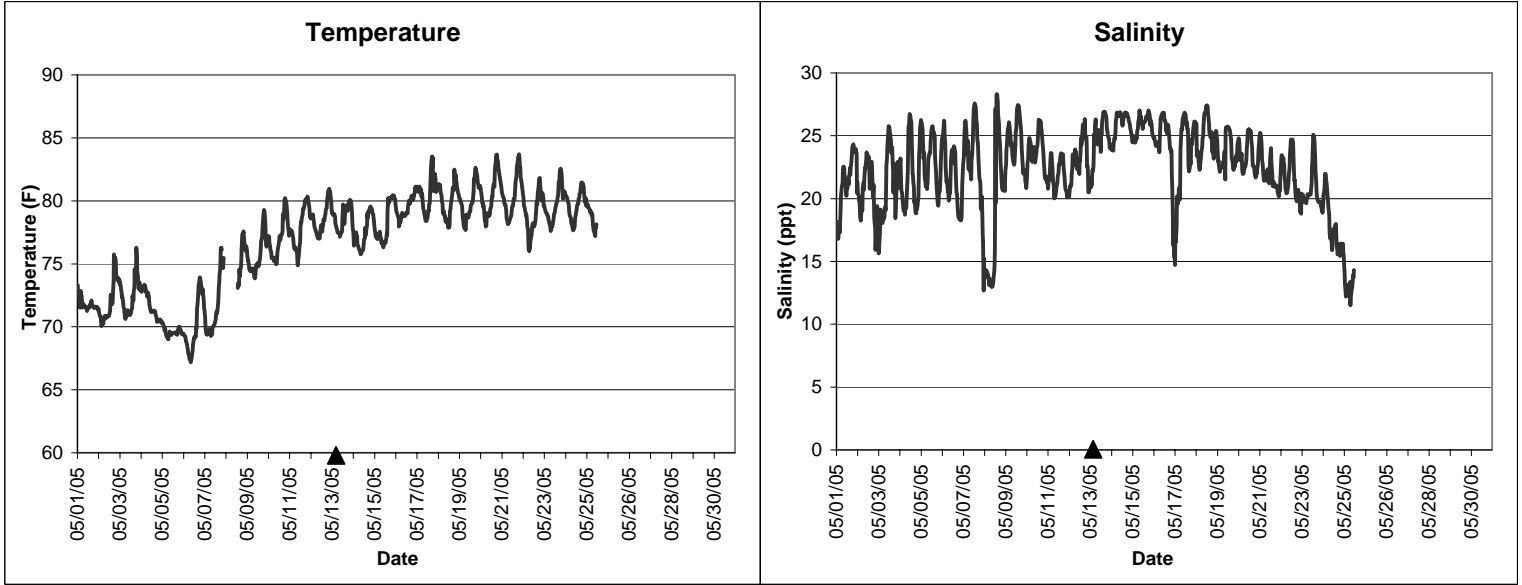

Gulf Jackson Lease Area, Levy County
May 2005

▲ Monitoring equipment exchange (sonde deployment)
Refer to QA/QC log for additional information