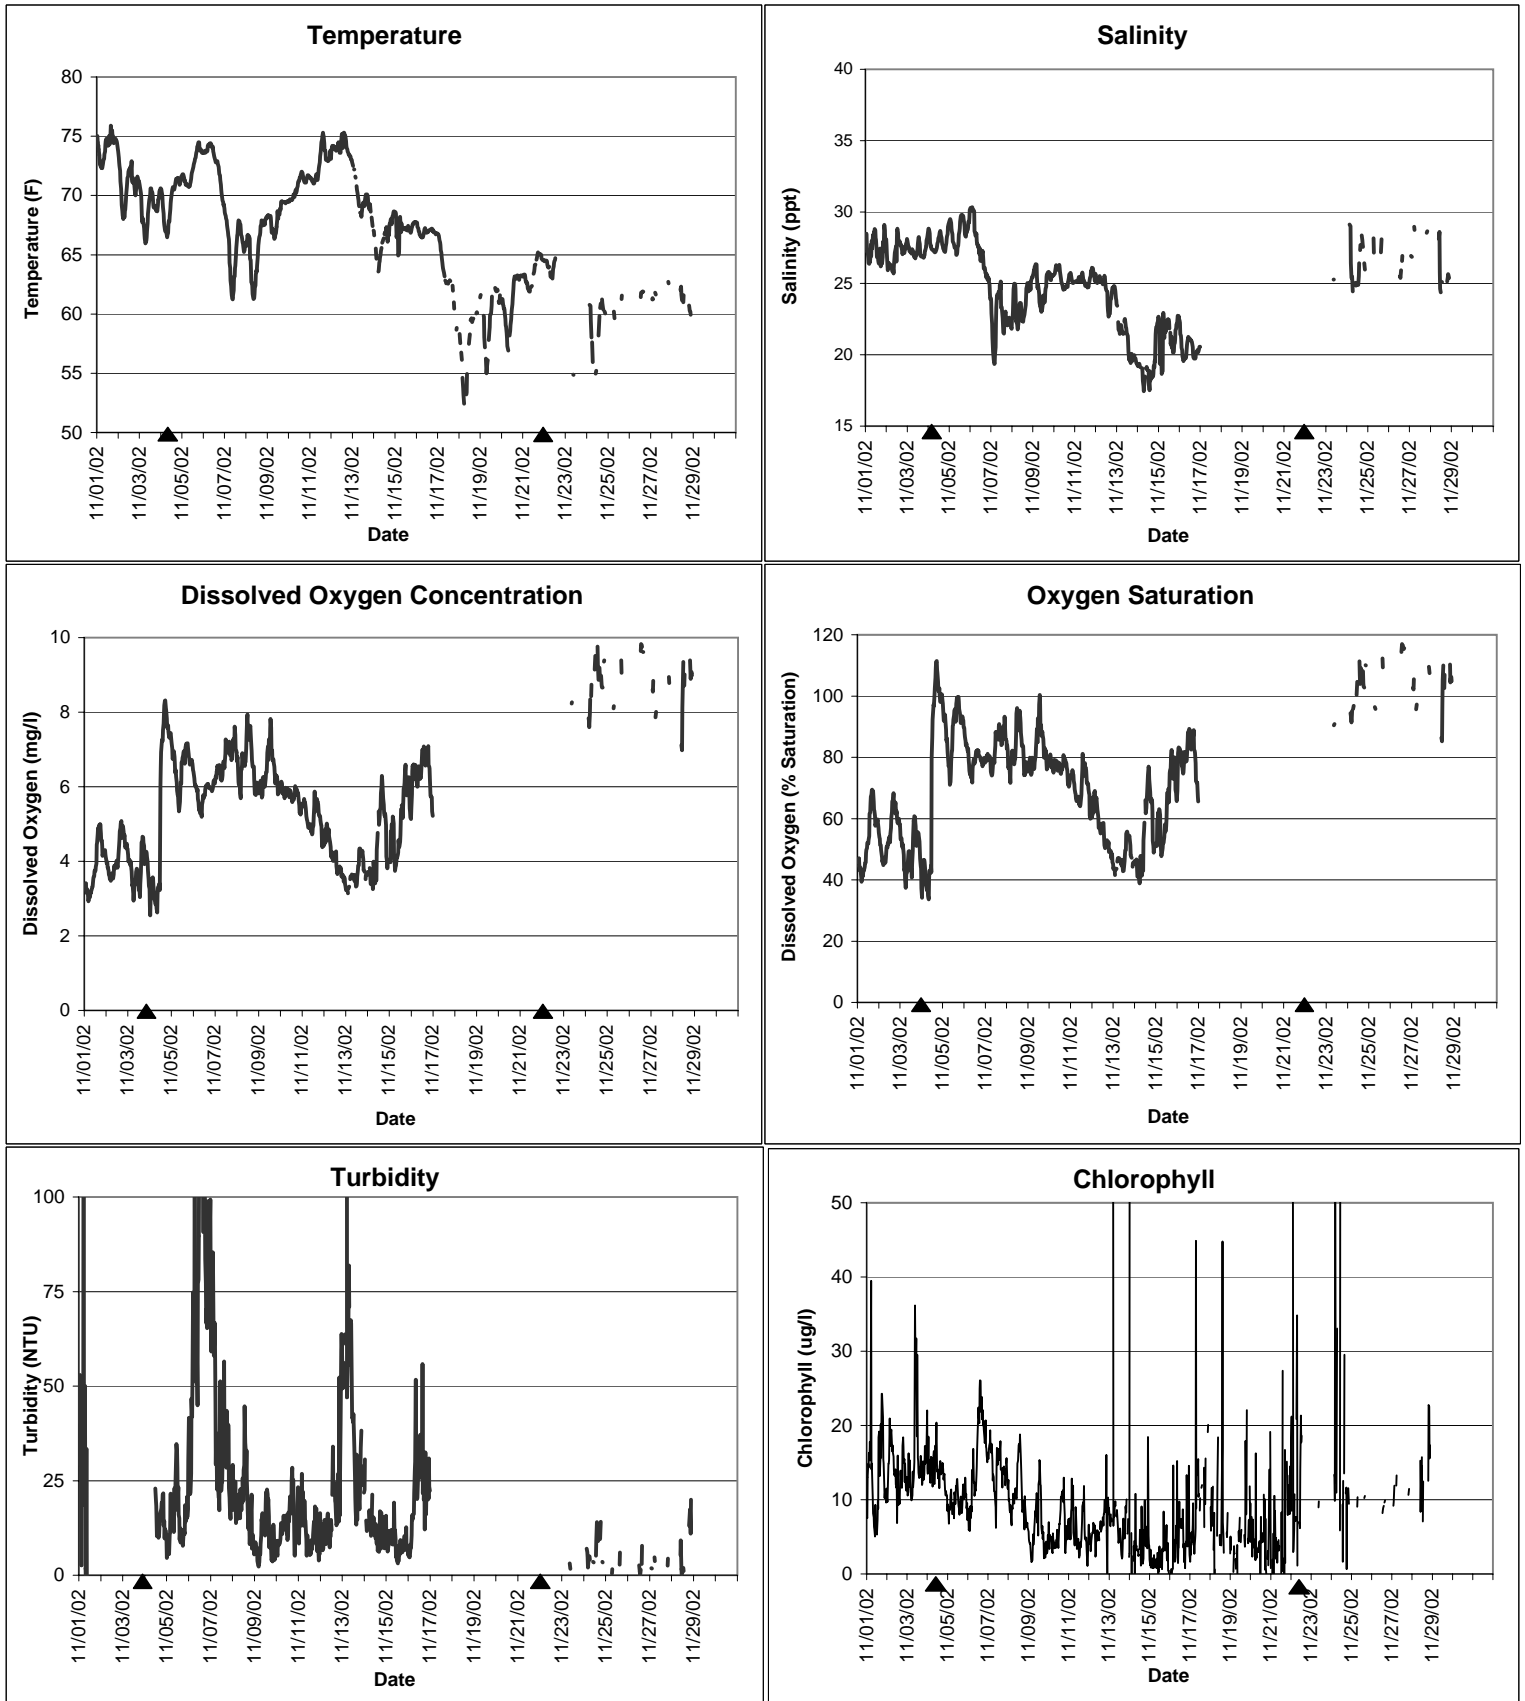

## Gulf Jackson Lease Area, Levy County November 2002

▲ Monitoring equipment exchanged (sonde deployment).  
Refer to QA/QC log for additional information.