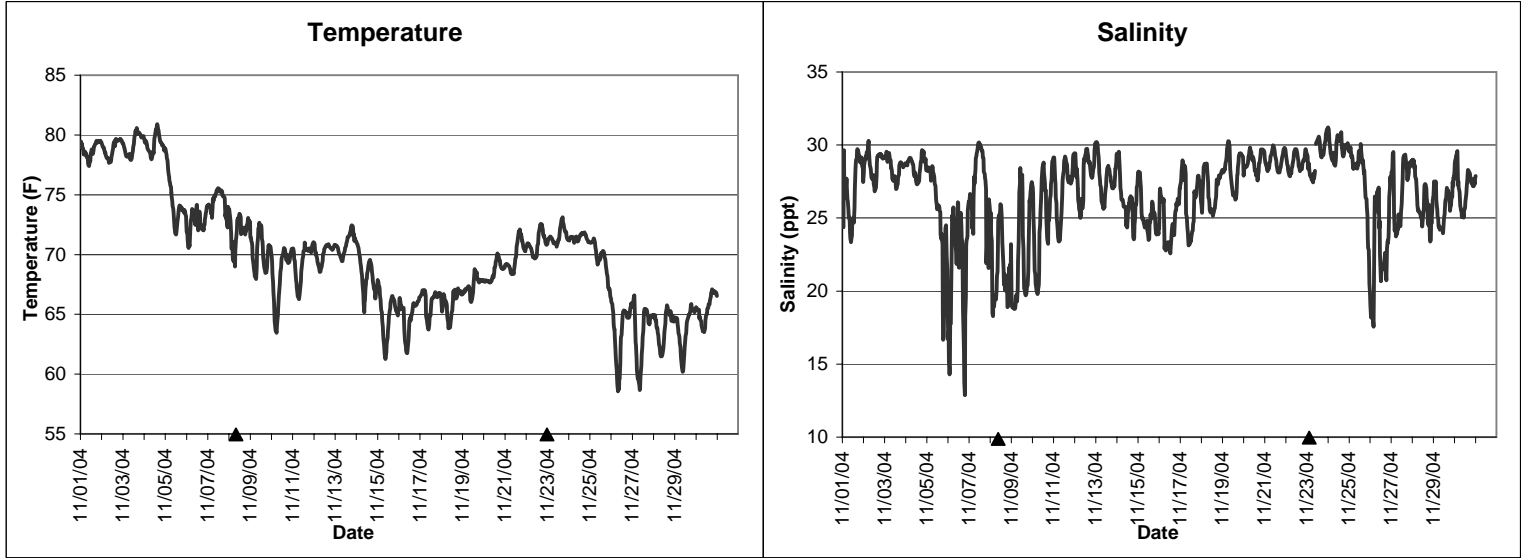

Gulf Jackson Lease Area, Levy County November 2004

▲ Monitoring equipment exchanged (sonde deployment)
Refer to QA/QC log for additional information