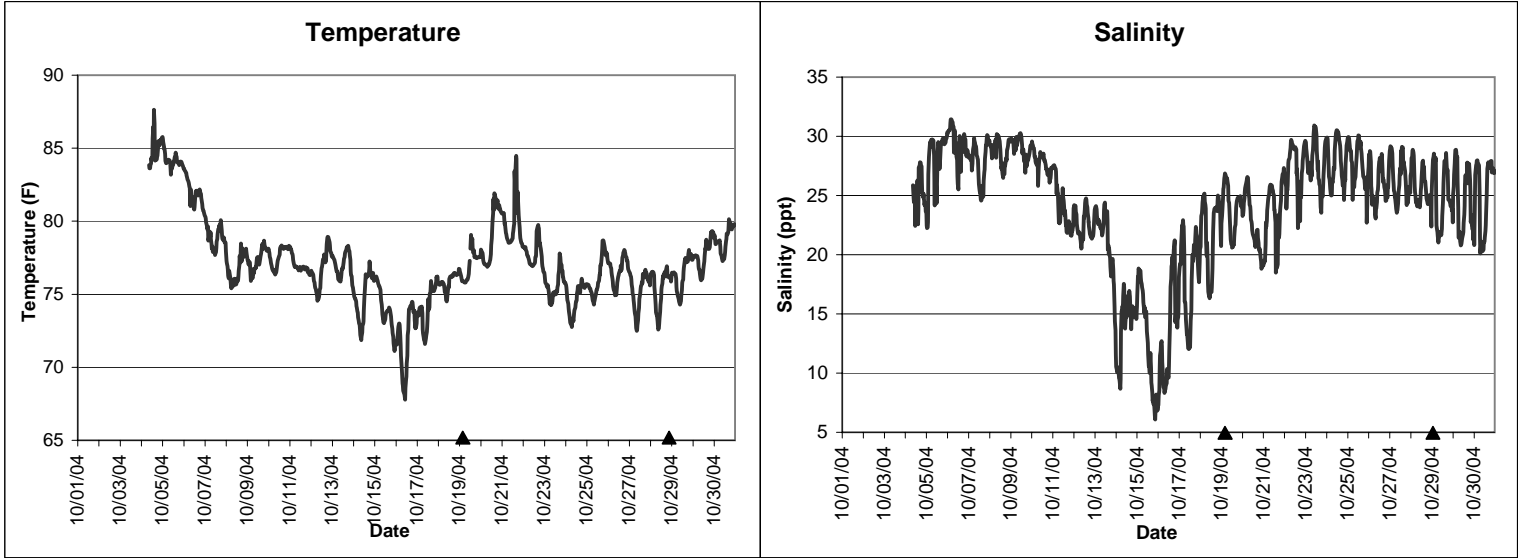

Gulf Jackson Lease Area, Levy County
October 2004

▲ Monitoring equipment exchanged (sonde deployment)
Refer to QA/QC log for additional information