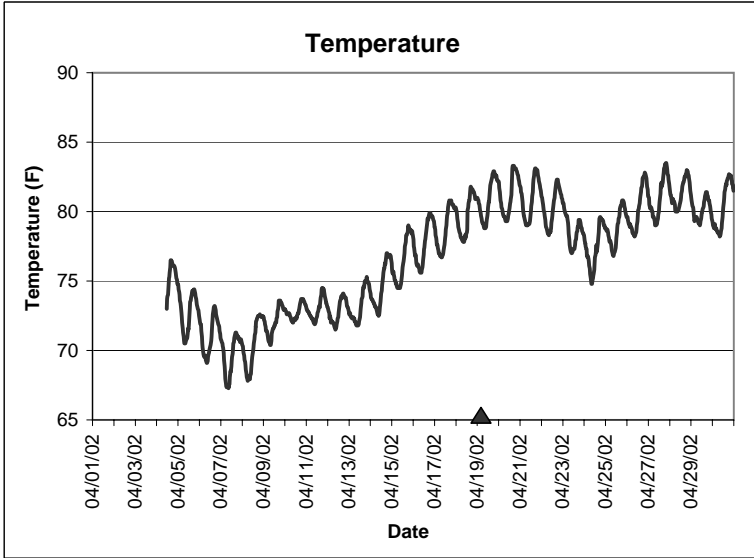

Horseshoe Beach Lease Area, Dixie County  
April 2002

▲ Monitoring equipment exchanged (sonde deployment)  
Refer to QA/QC log for additional information