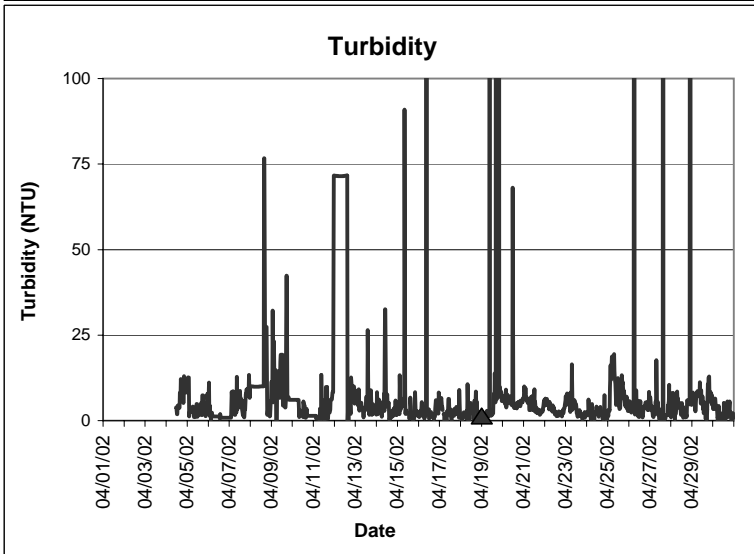

Horseshoe Beach Lease Area, Dixie County  
April 2002

▲ Monitoring equipment exchanged (sonde deployment)  
Refer to QA/QC log for additional information