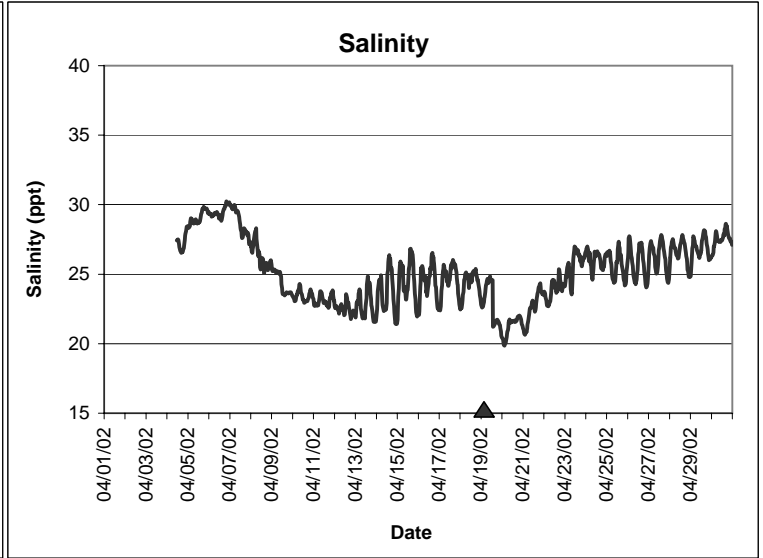

Horseshoe Beach Lease Area, Dixie County  
April 2002

▲ Monitoring equipment exchanged (sonde deployment)  
Refer to QA/QC log for additional information