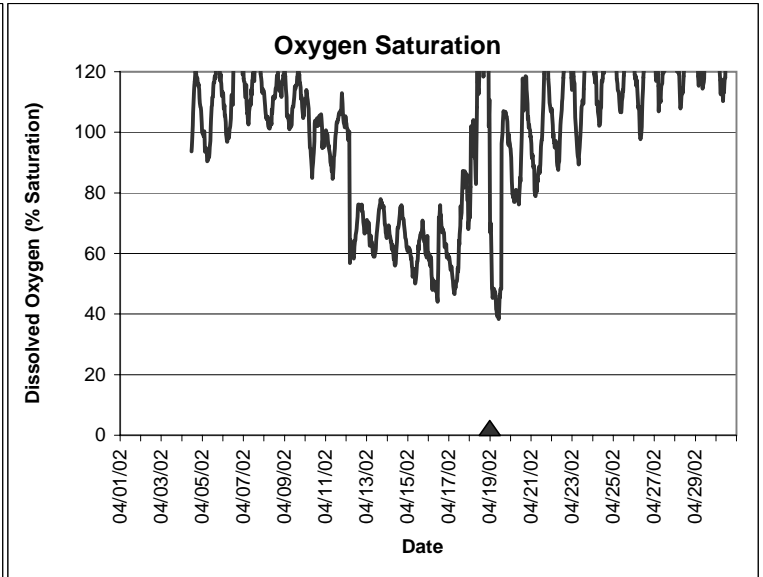

Horseshoe Beach Lease Area, Dixie County  
April 2002

▲ Monitoring equipment exchanged (sonde deployment)  
Refer to QA/QC log for additional information