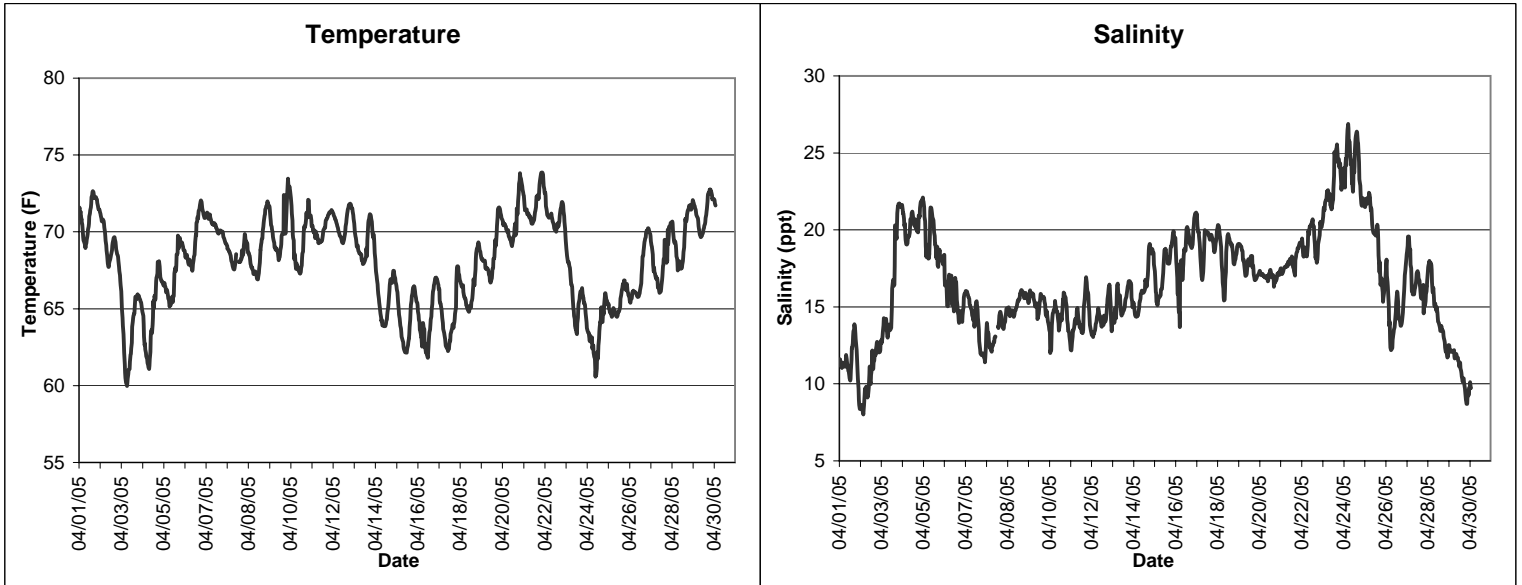

Horseshoe Beach Lease Area, Dixie County

April 2005

▲ Monitoring equipment exchanged (sonde deployment)
Refer to QA/QC log for additional information.