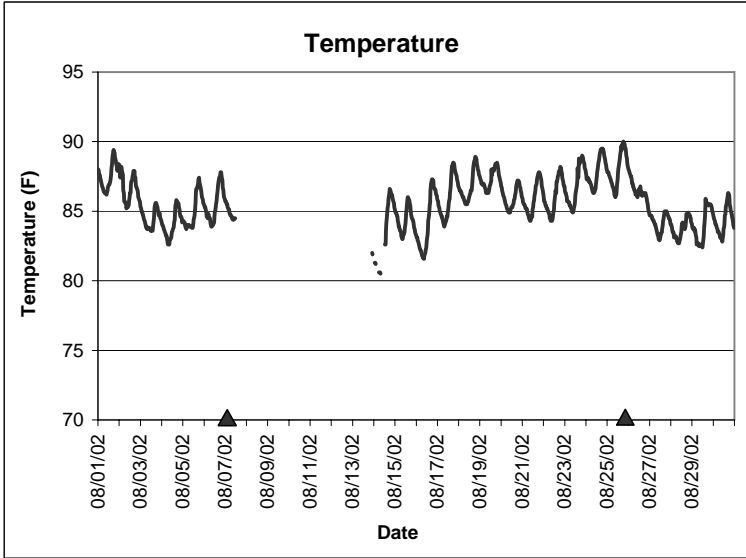

Horseshoe Beach Lease Area, Dixie County August 2002

▲ Monitoring equipment exchanged
Refer to QA/QC log for additional information