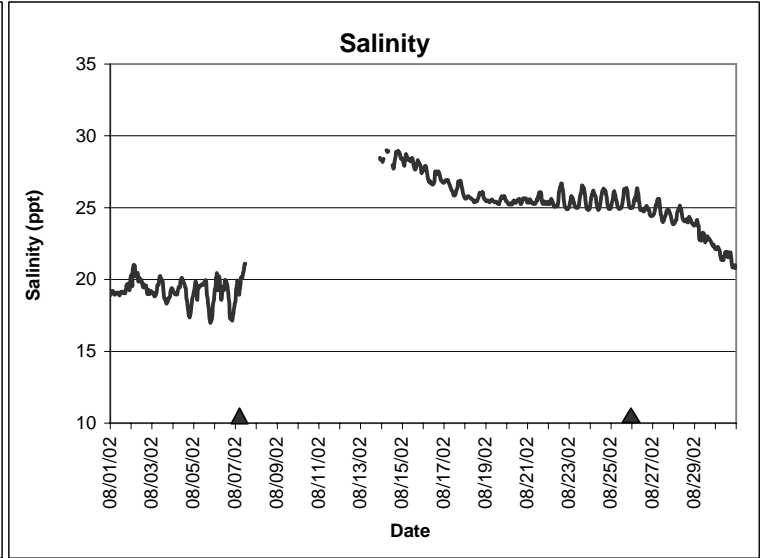

Horseshoe Beach Lease Area, Dixie County August 2002

▲ Monitoring equipment exchanged
Refer to QA/QC log for additional information