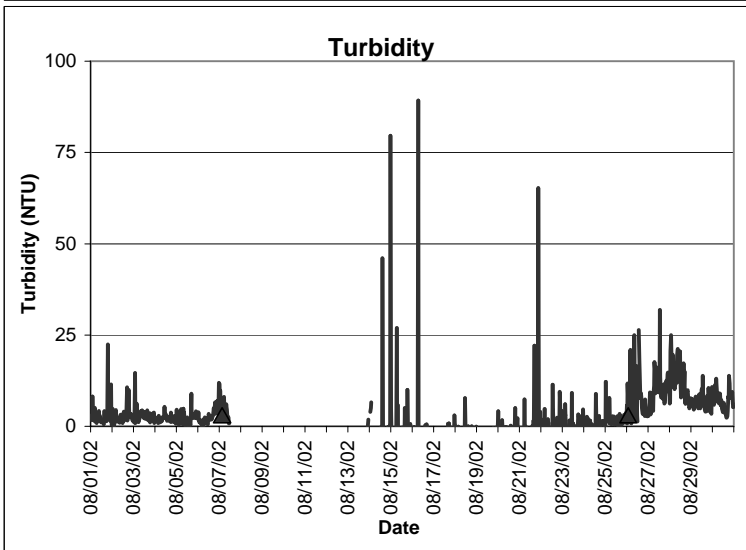

Horseshoe Beach Lease Area, Dixie County August 2002

▲ Monitoring equipment exchanged
Refer to QA/QC log for additional information