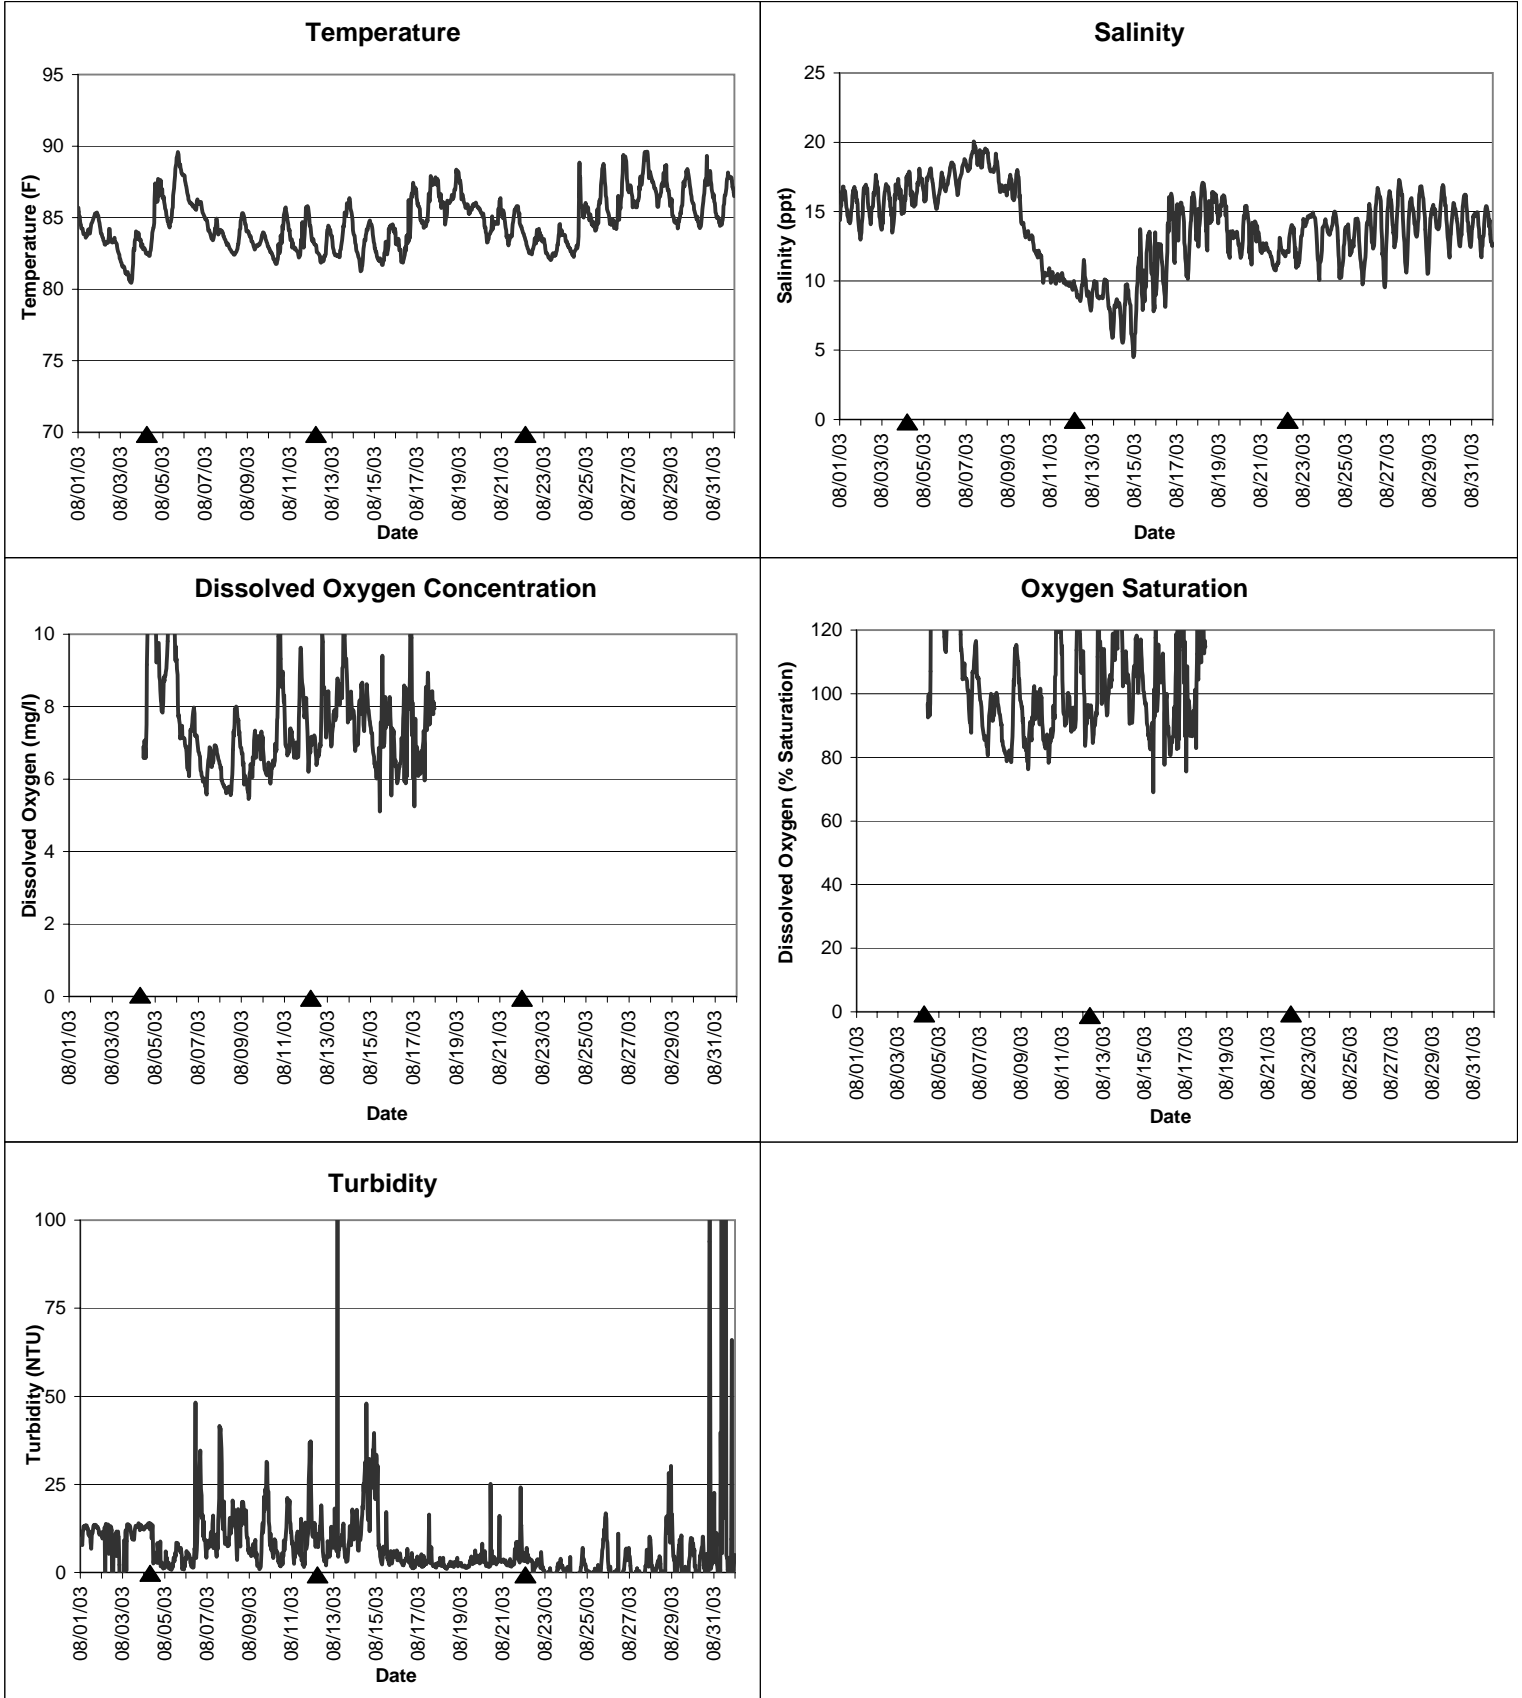

Horseshoe Beach Lease Area, Dixie County August 2003

▲ Monitoring equipment exchanged (sonde deployment)
Refer to QA/QC log for additional information.