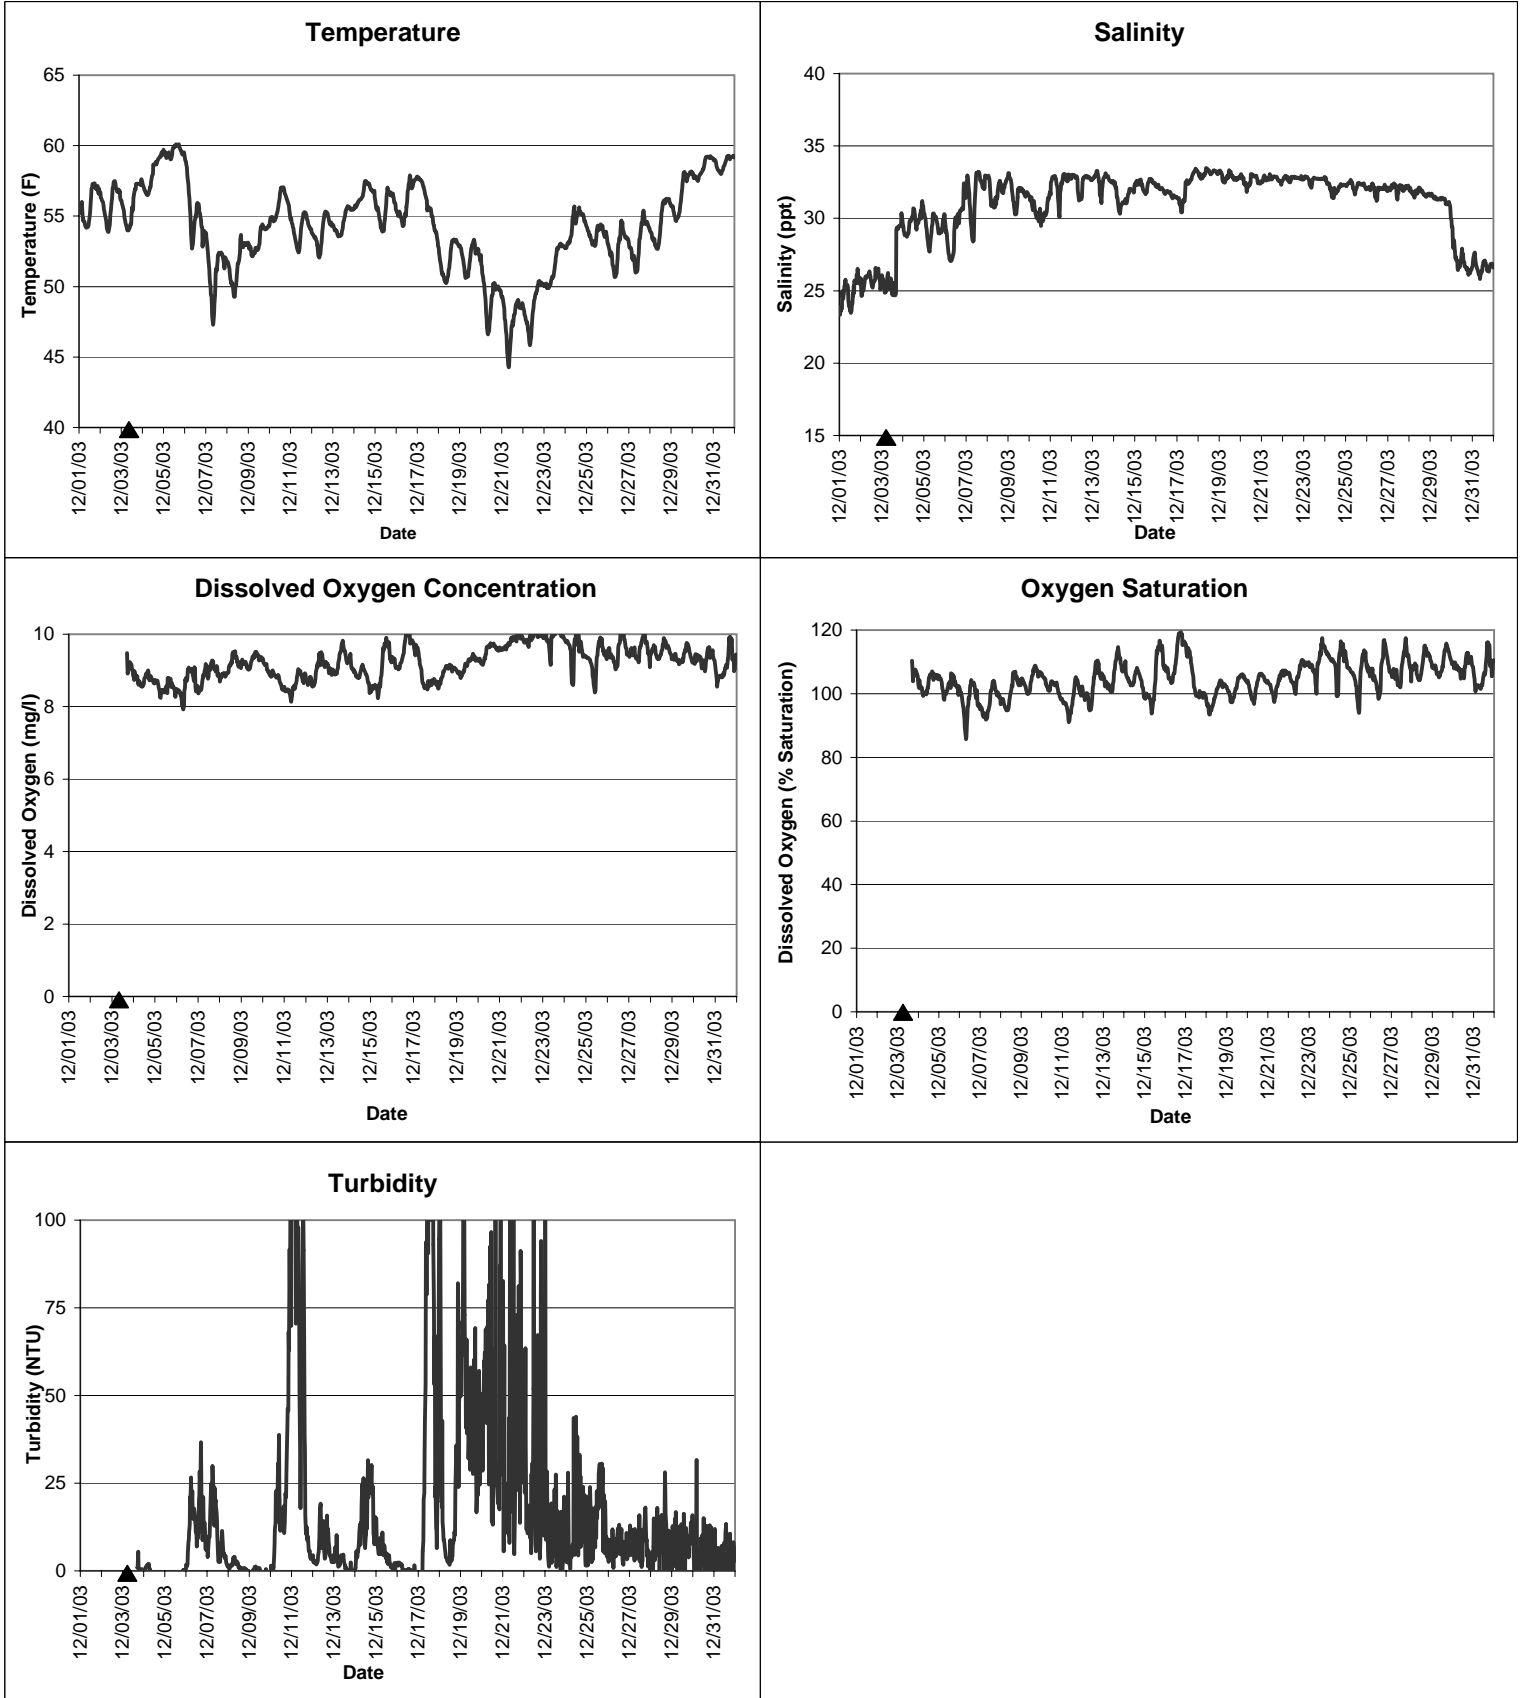

## Horseshoe Beach Lease Area, Dixie County December 2003

▲ Monitoring equipment exchanged (sonde deployment)  
Refer to QA/QC Log for additional information