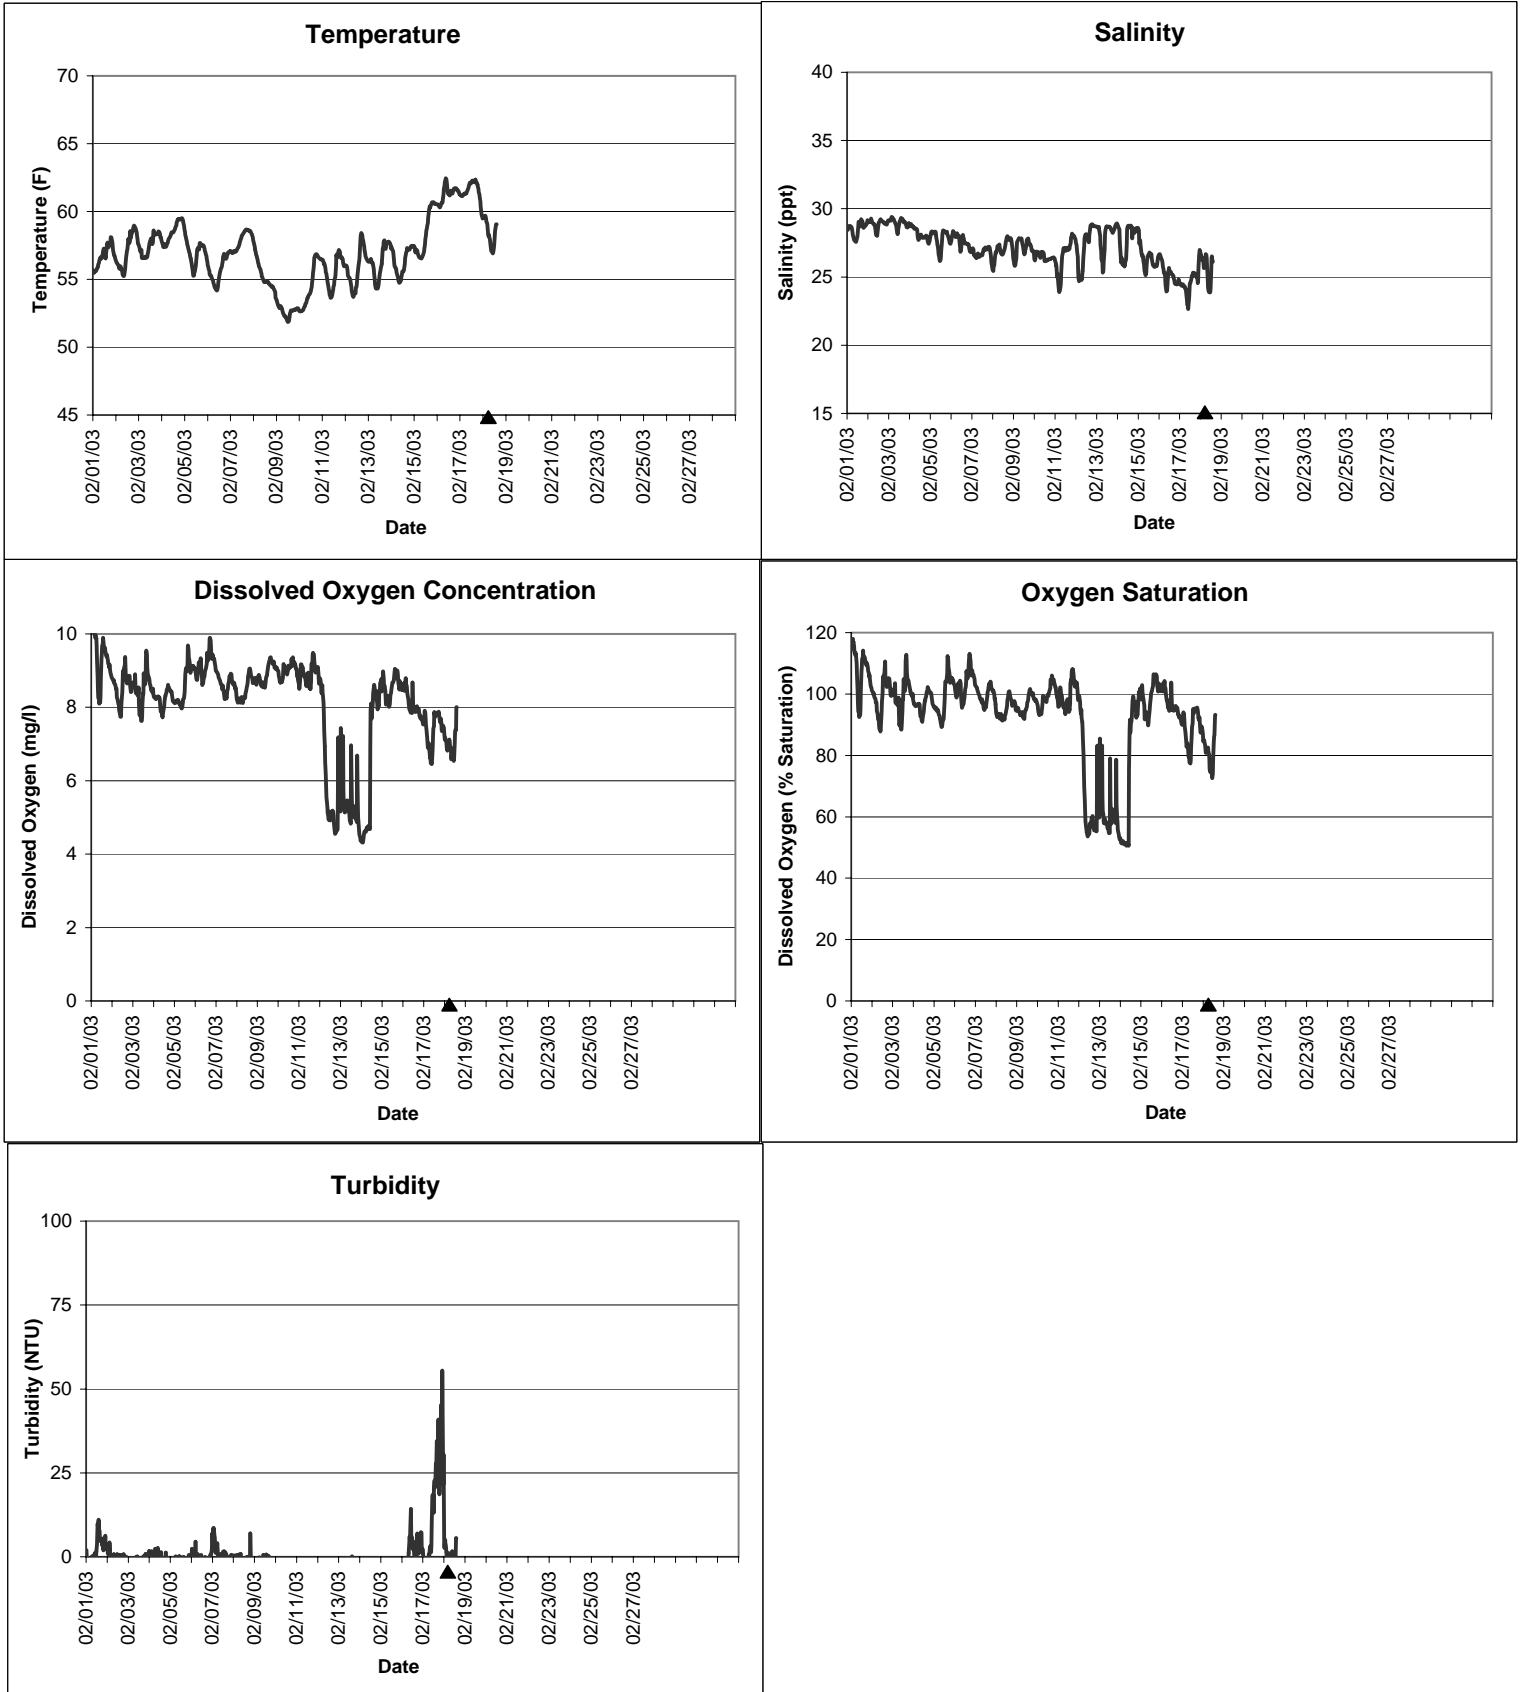

Horseshoe Beach Lease Area, Dixie County February 2003

▲ Monitoring equipment exchanged (sonde deployment).
Refer to QA/QC log for additional information.