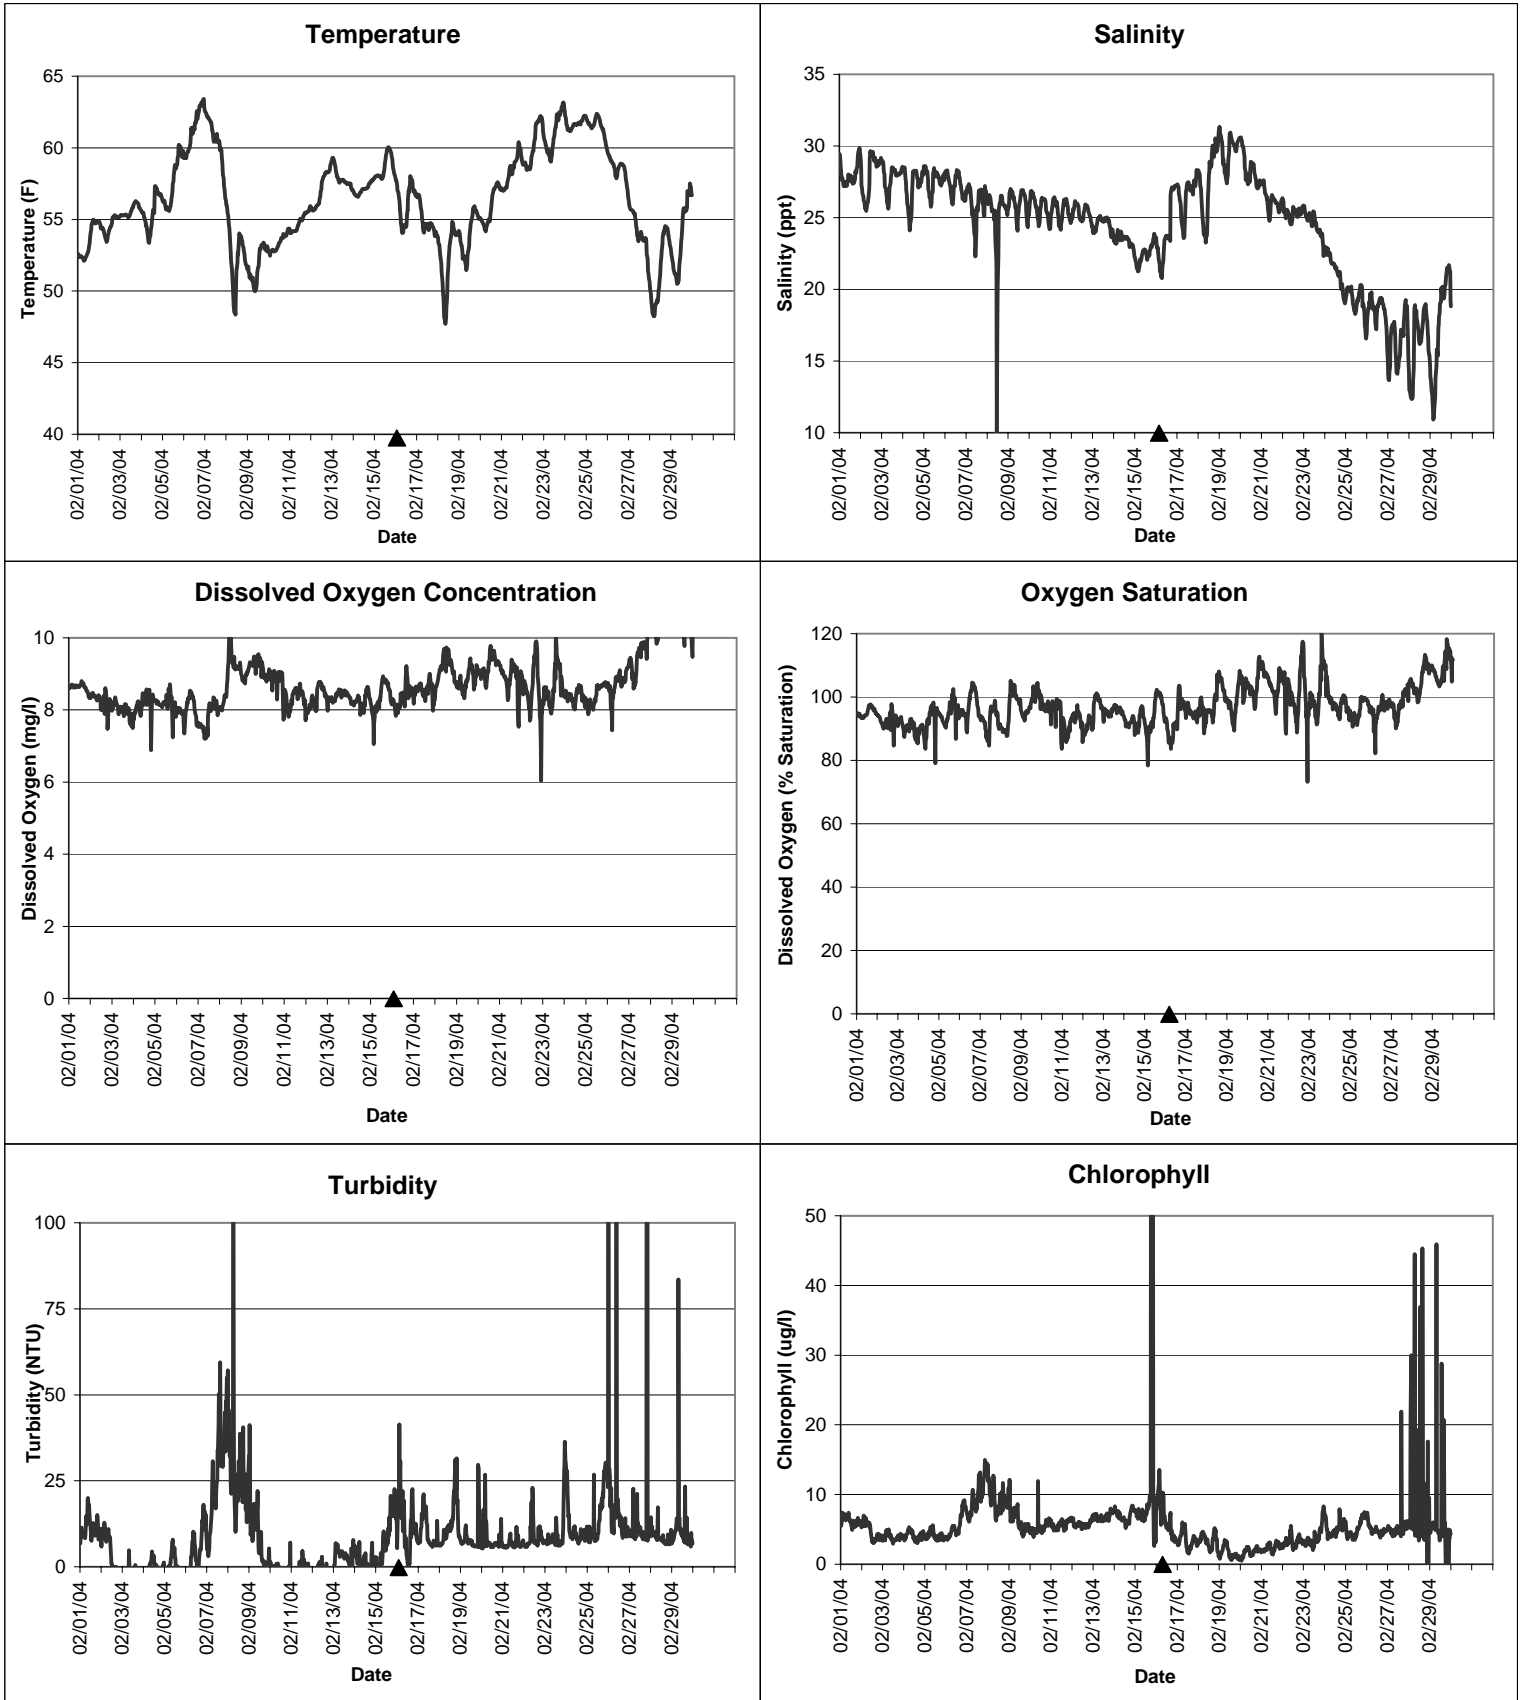

Horseshoe Beach Lease Area, Dixie County February 2004

▲ Monitoring equipment exchanged (sonde deployment).
Refer to QA/QC log for additional information.