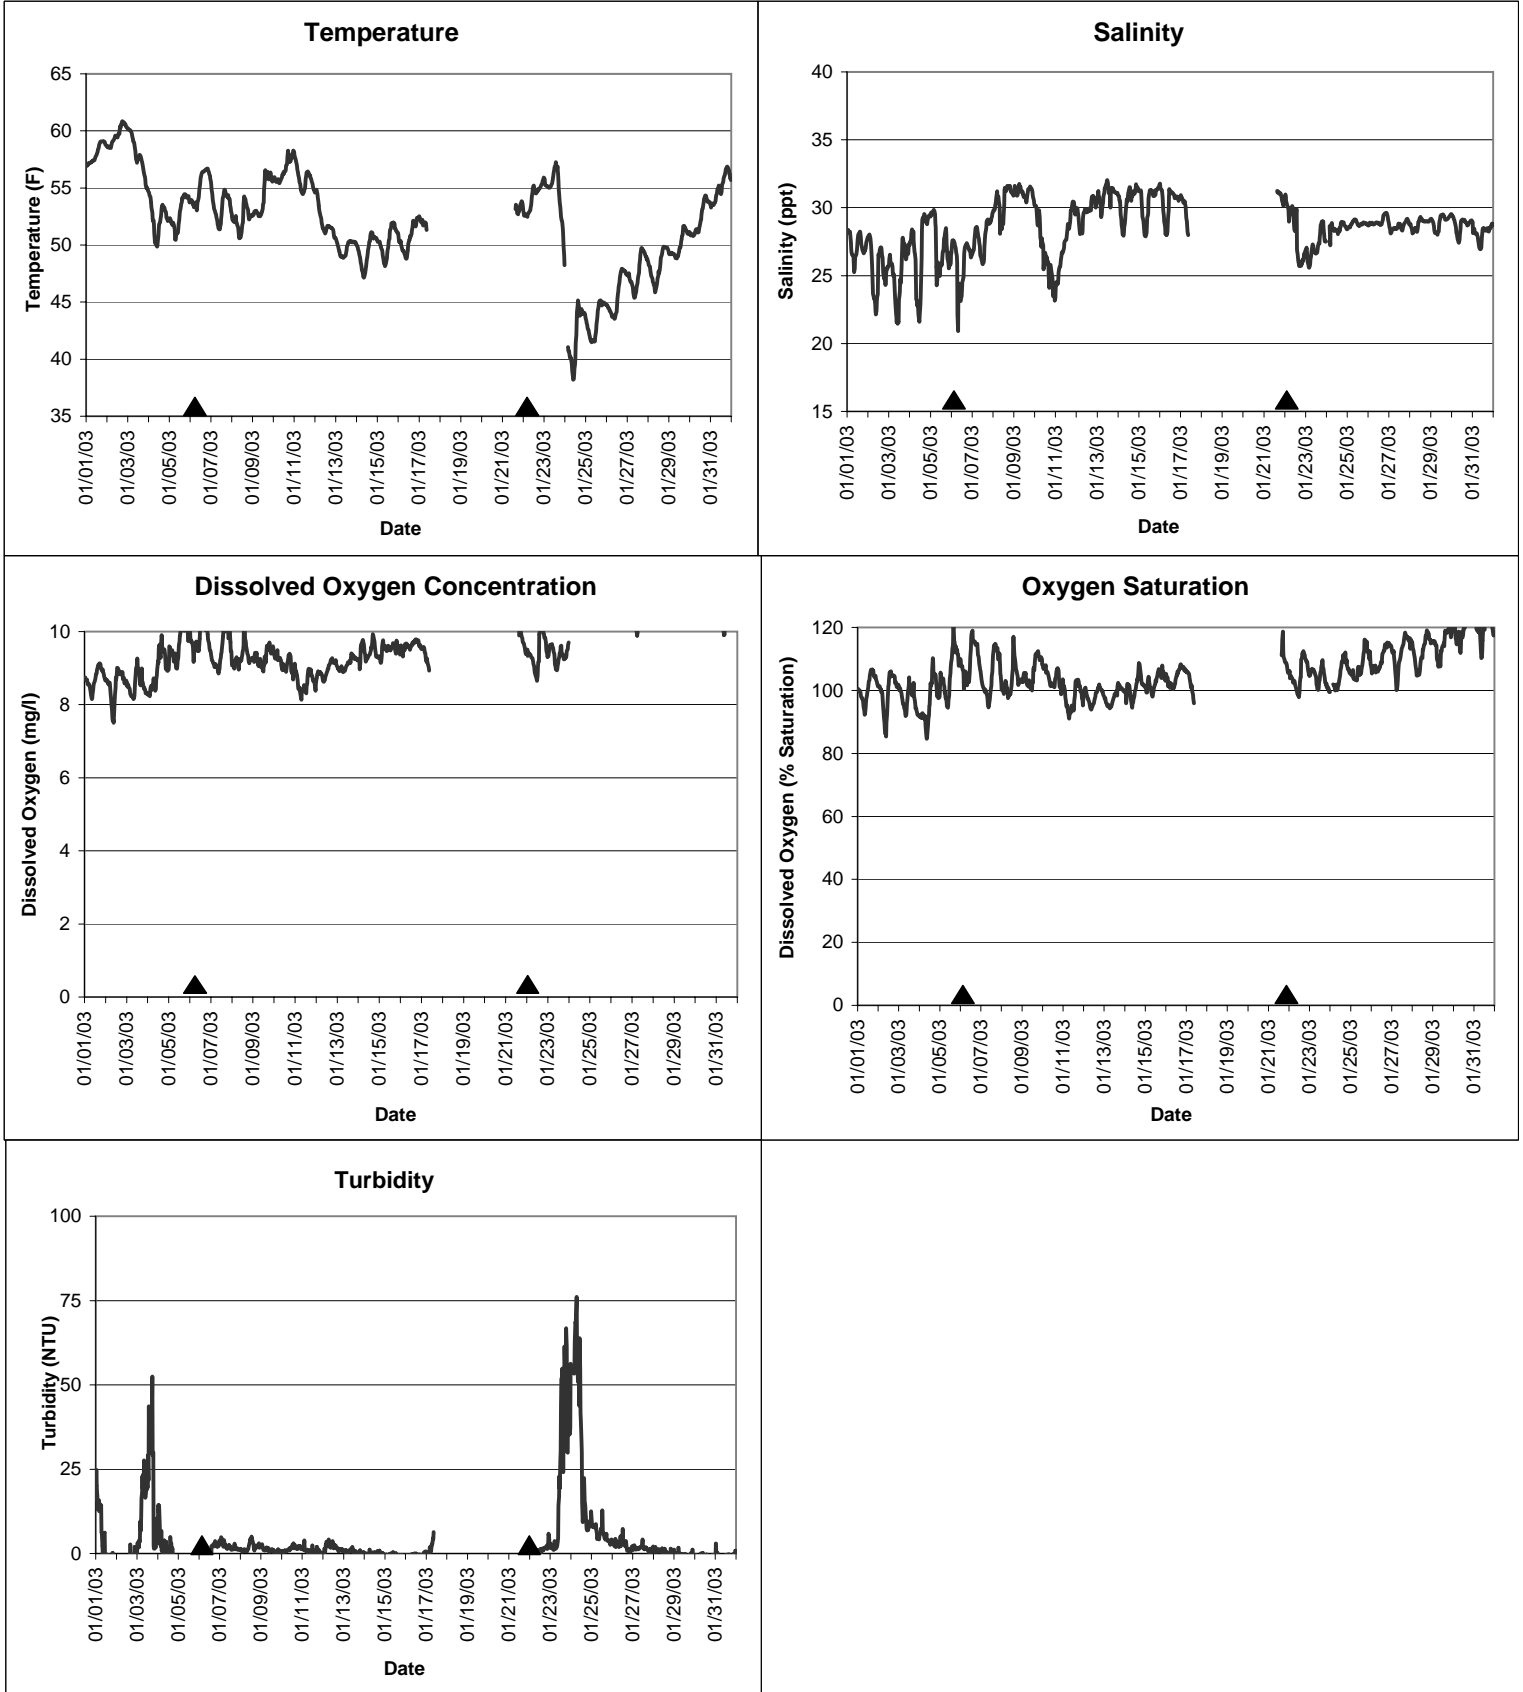

## Horseshoe Beach Lease Area, Dixie County January 2003

▲ Monitoring equipment exchanged (sonde deployment).  
Refer to QA/QC log for additional information.