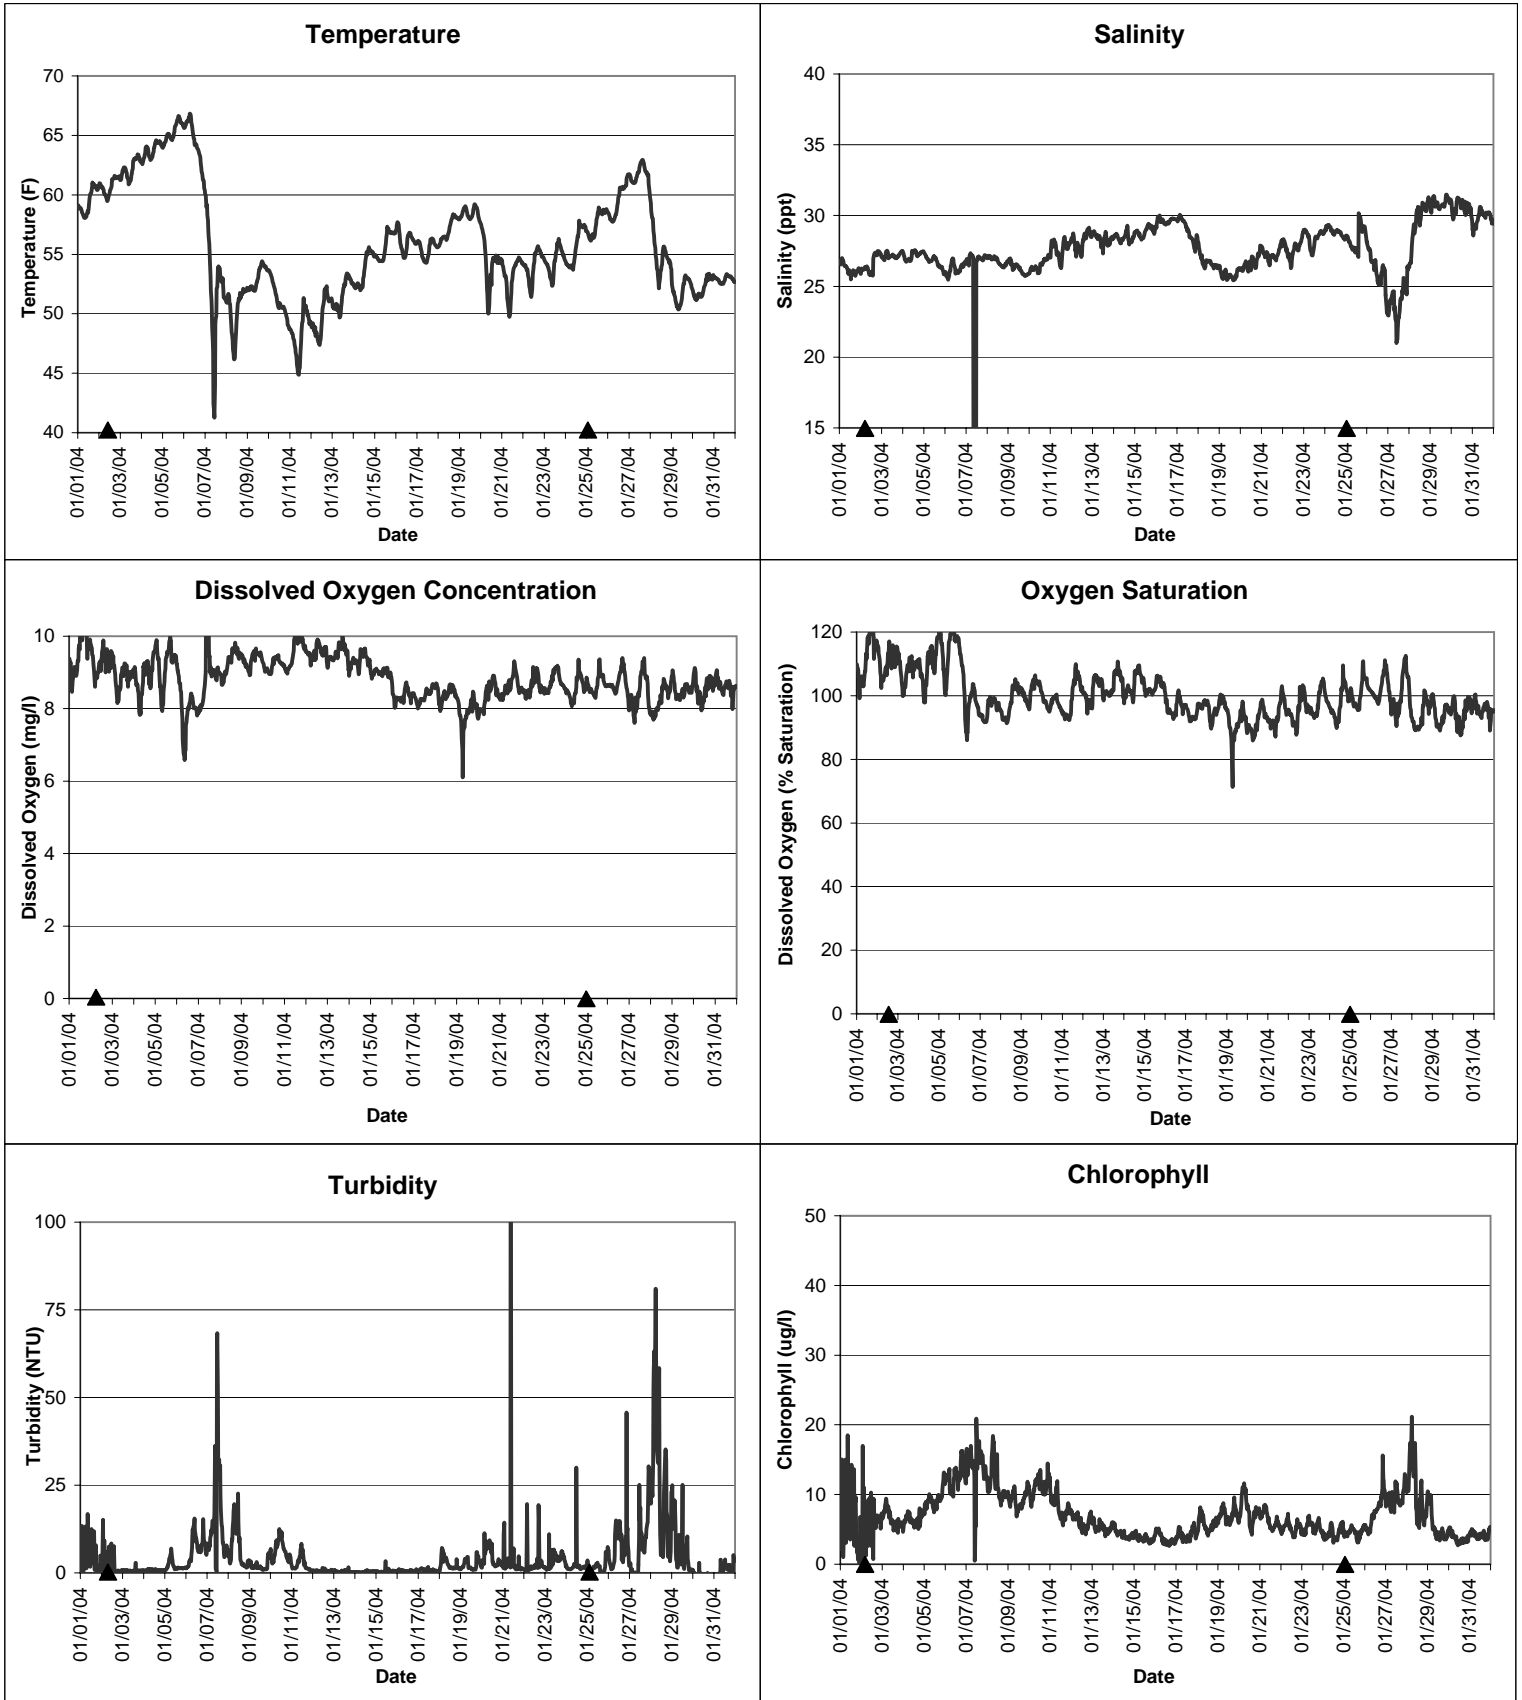

Horseshoe Beach Lease Area, Dixie County January 2004

▲ Monitoring equipment exchanged (sonde deployment)
Refer to QA/QC log for additional information.