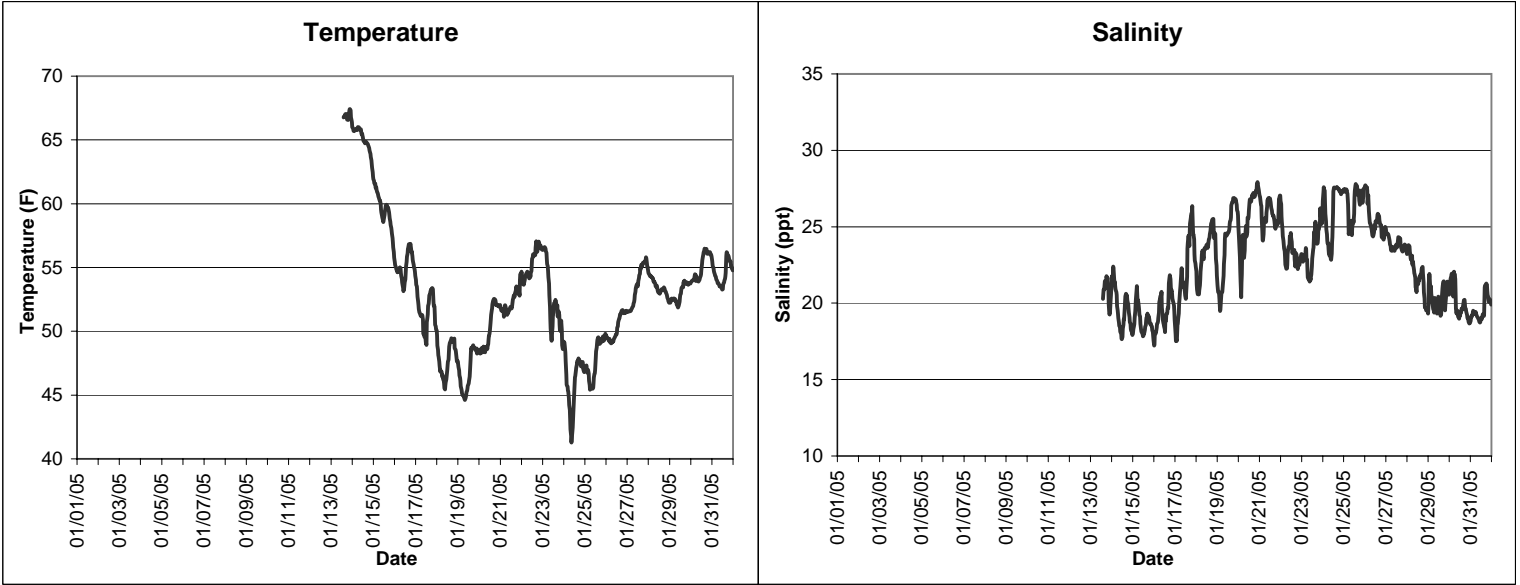

Horseshoe Beach Lease Area, Dixie County
January 2005

▲ Monitoring equipment exchanged (sonde deployment)
Refer to QA/QC log for additional information.