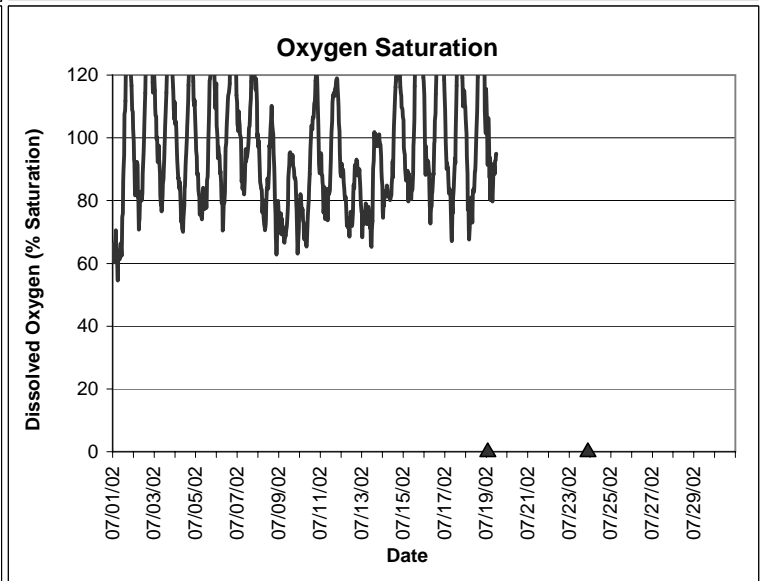

## Horseshoe Beach Lease Area, Dixie County July 2002

▲ Monitoring equipment exchanged (sonde deployment)  
Refer to QA/QC log for additional information