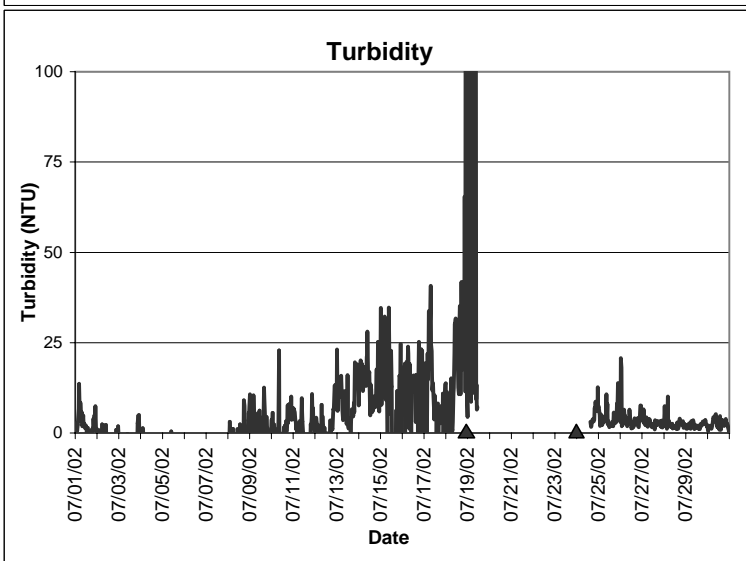

## Horseshoe Beach Lease Area, Dixie County July 2002

▲ Monitoring equipment exchanged (sonde deployment)  
Refer to QA/QC log for additional information