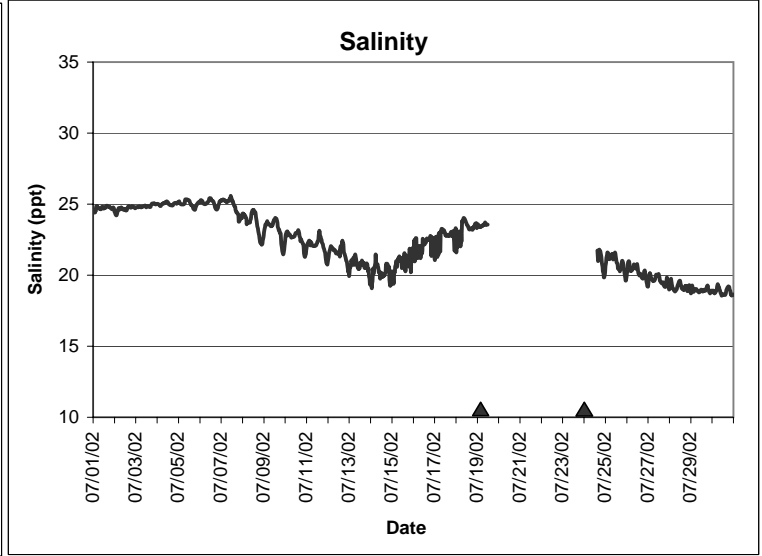

## Horseshoe Beach Lease Area, Dixie County July 2002

▲ Monitoring equipment exchanged (sonde deployment)  
Refer to QA/QC log for additional information