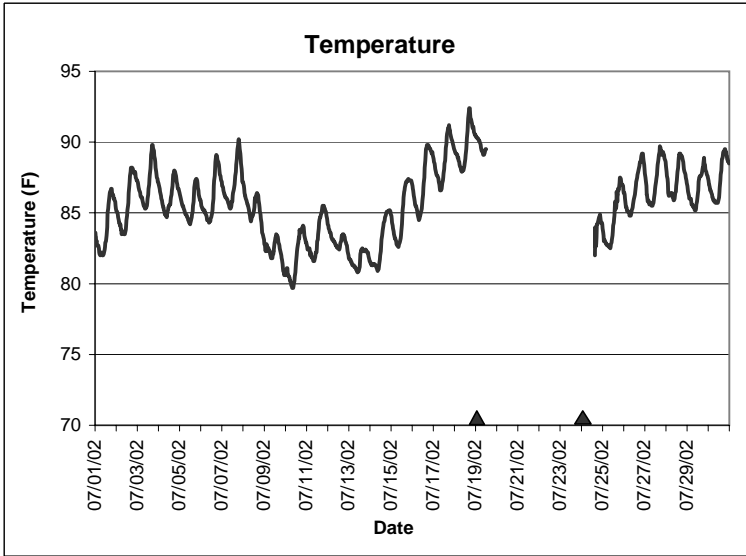

## Horseshoe Beach Lease Area, Dixie County July 2002

▲ Monitoring equipment exchanged (sonde deployment)  
Refer to QA/QC log for additional information