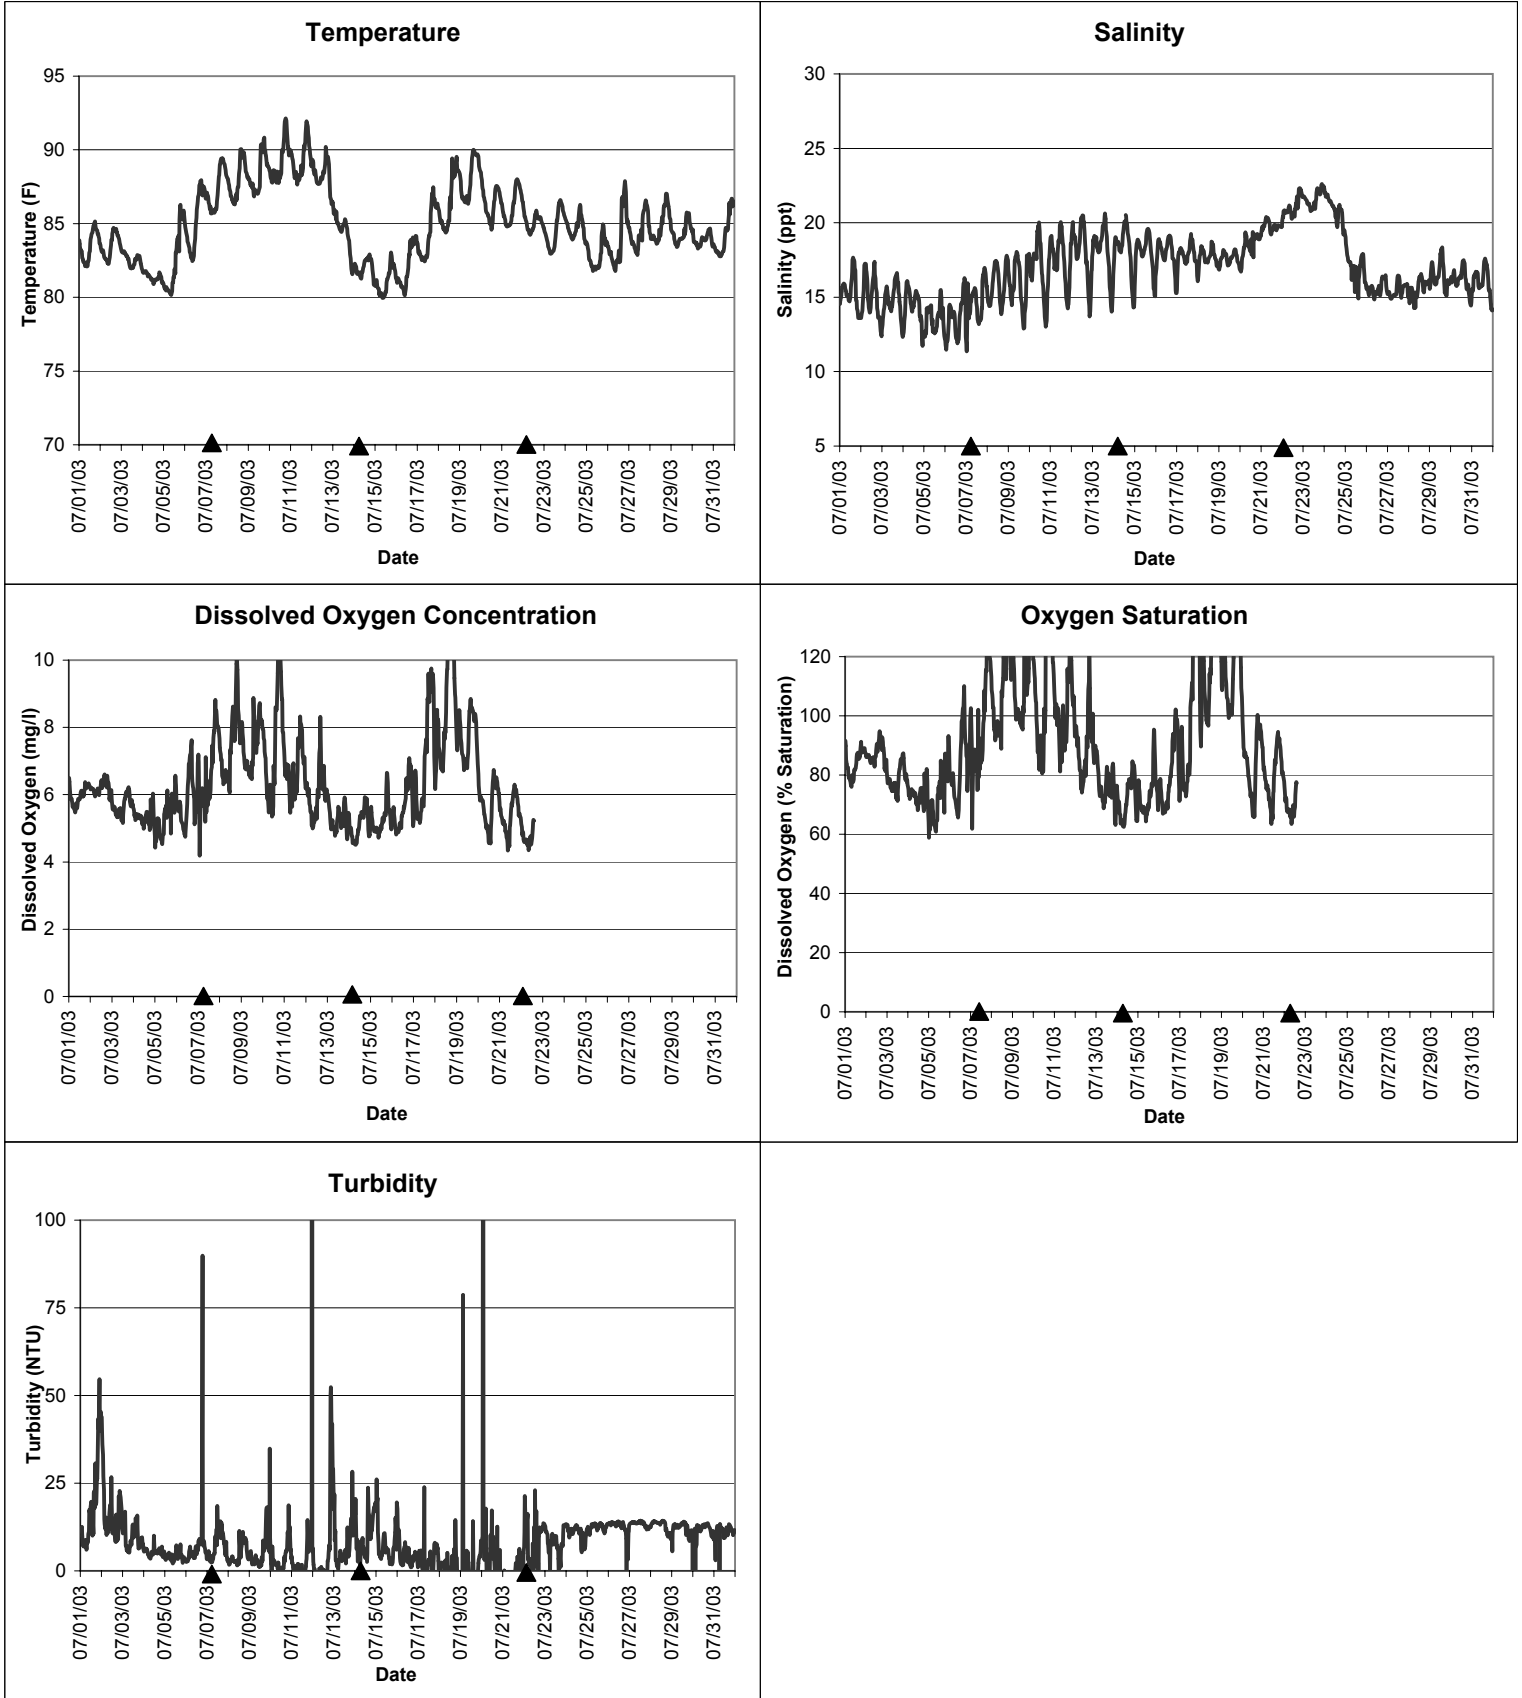

## Horseshoe Beach Lease Area, Dixie County July 2003

▲ Monitoring equipment exchanged (sonde deployment)  
Refer to QA/QC log for additional information.