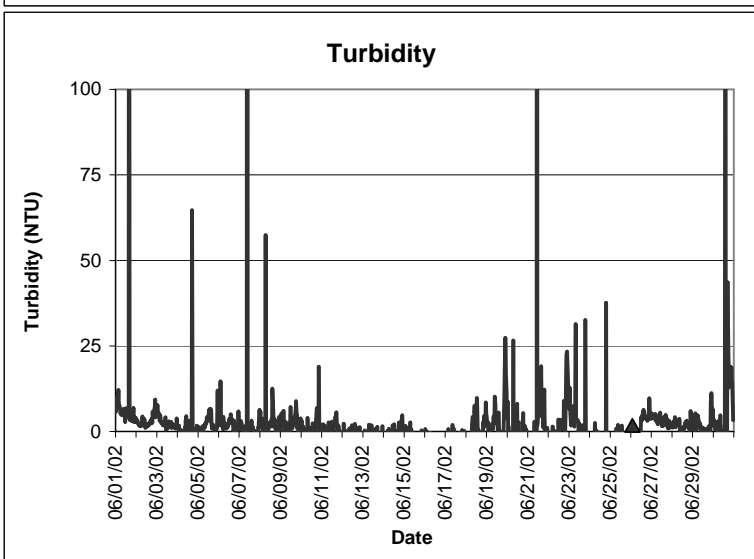

Horseshoe Beach Lease Area, Dixie County June 2002

▲ Monitoring equipment exchanged (sonde deployment)
Refer to QA/QC log for additional information