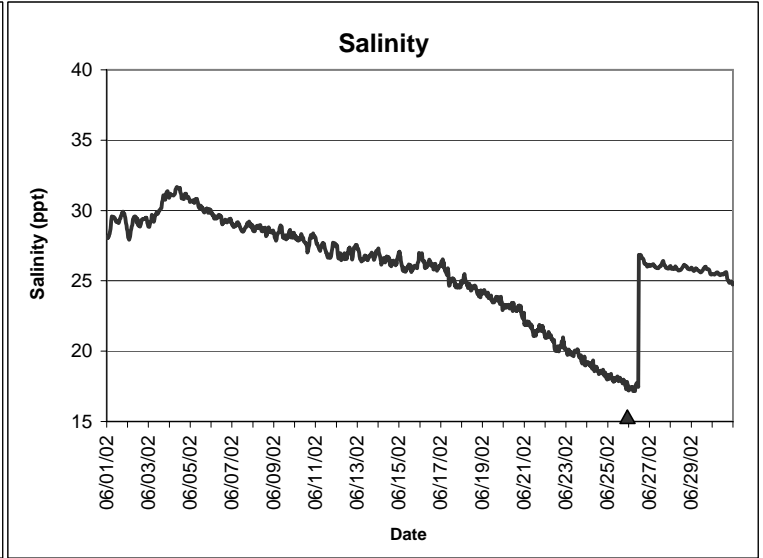

Horseshoe Beach Lease Area, Dixie County June 2002

▲ Monitoring equipment exchanged (sonde deployment)
Refer to QA/QC log for additional information