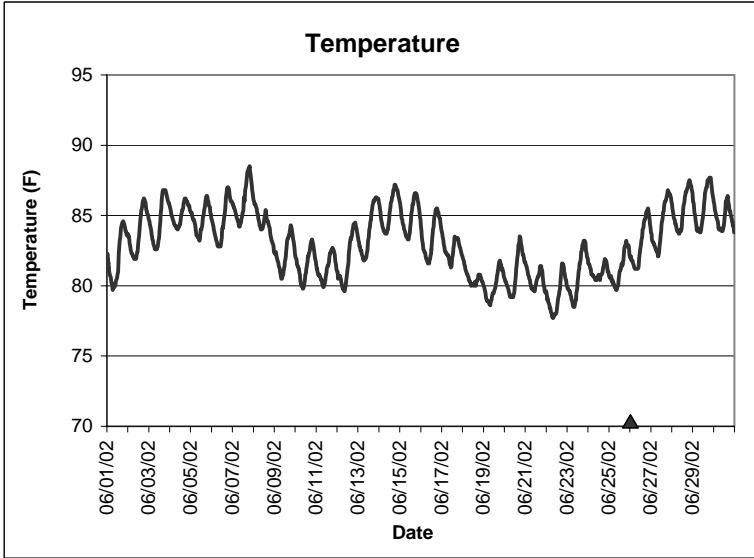

Horseshoe Beach Lease Area, Dixie County June 2002

▲ Monitoring equipment exchanged (sonde deployment)
Refer to QA/QC log for additional information