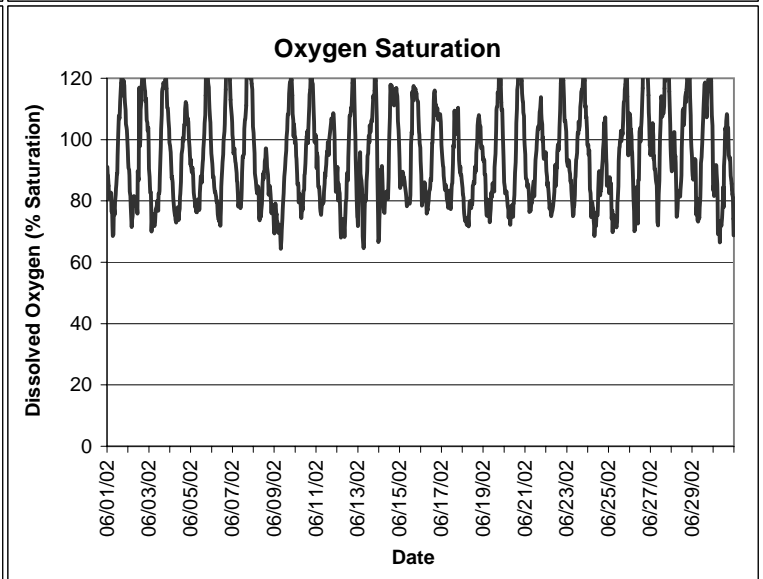

Horseshoe Beach Lease Area, Dixie County June 2002

▲ Monitoring equipment exchanged (sonde deployment)
Refer to QA/QC log for additional information