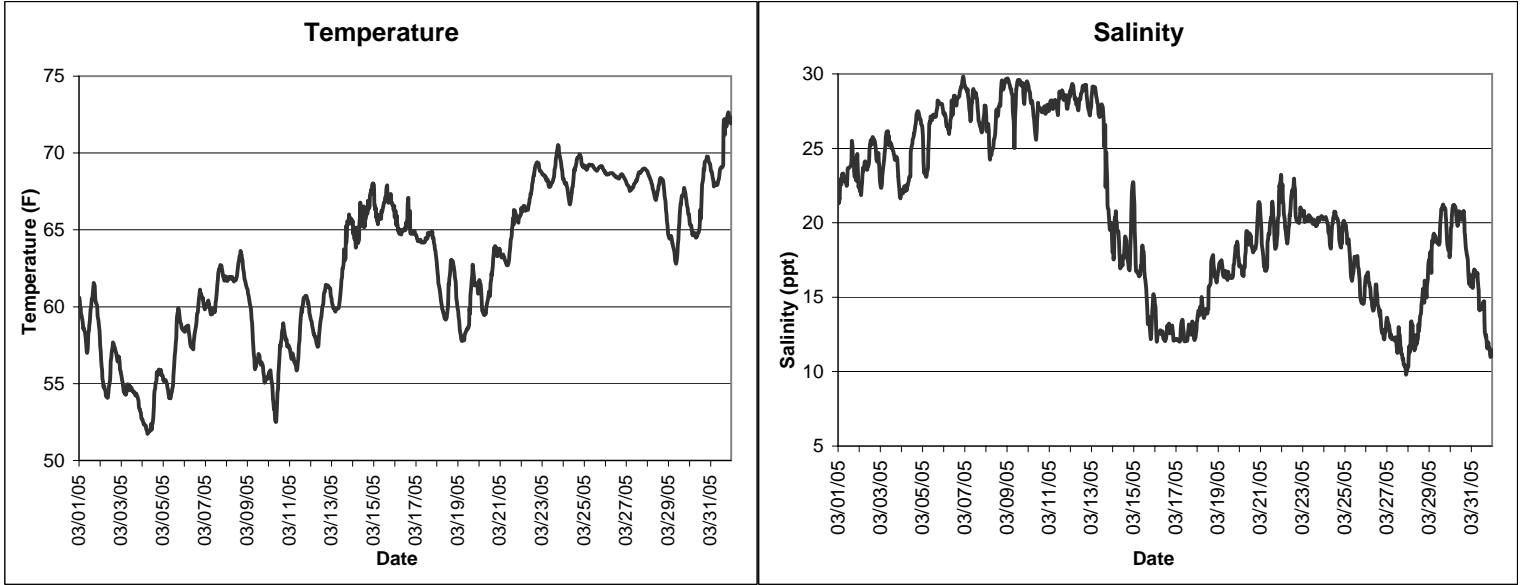

Horseshoe Beach Lease Area, Dixie County  
March 2005

▲ Monitoring equipment exchanged (sonde deployment)  
Refer to QA/QC log for additional information.

**Horseshoe Beach Lease Area, Dixie County  
March 2005**