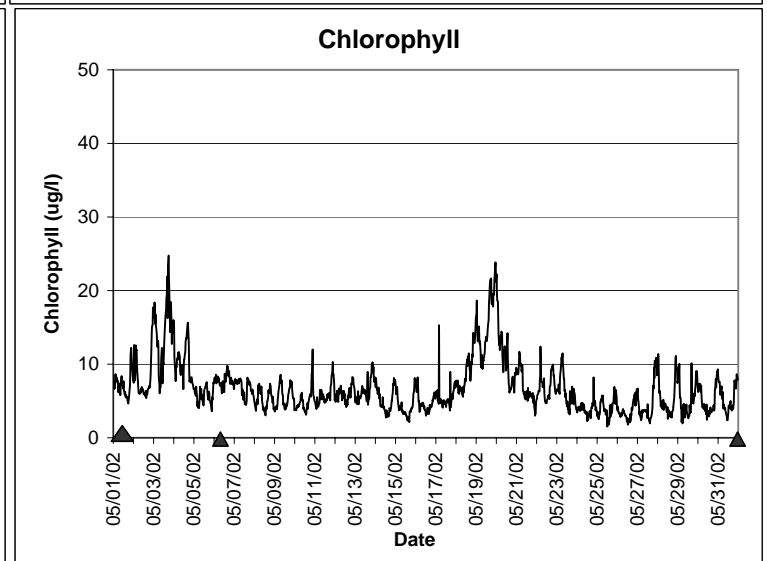

Horseshoe Beach Lease Area, Dixie County May 2002

▲ Monitoring equipment exchanged (sonde deployment)
Refer to QA/QC log for additional information