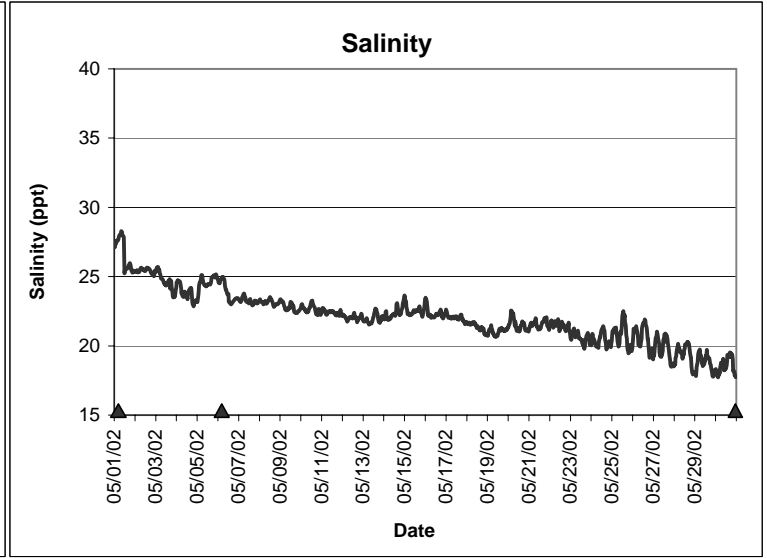

Horseshoe Beach Lease Area, Dixie County May 2002

▲ Monitoring equipment exchanged (sonde deployment)
Refer to QA/QC log for additional information