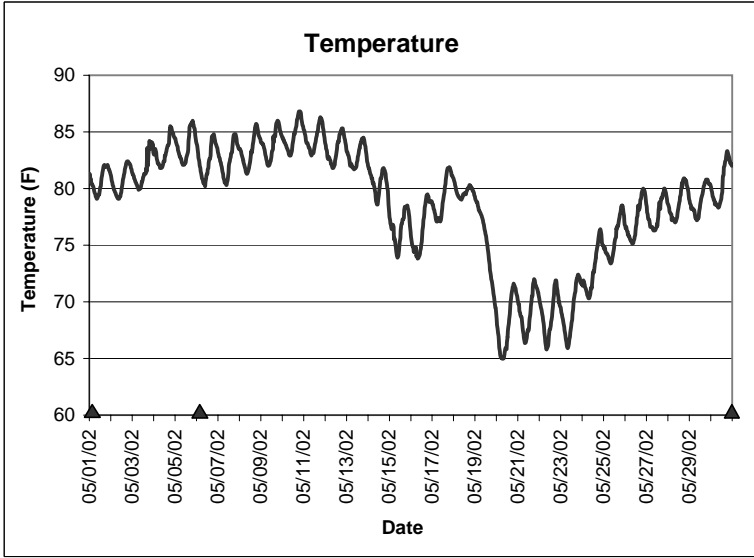

Horseshoe Beach Lease Area, Dixie County May 2002

▲ Monitoring equipment exchanged (sonde deployment)
Refer to QA/QC log for additional information