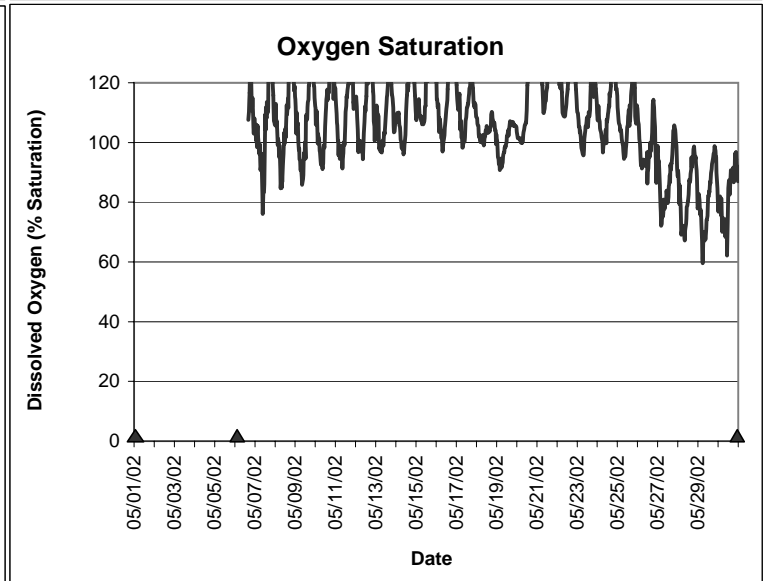

Horseshoe Beach Lease Area, Dixie County May 2002

▲ Monitoring equipment exchanged (sonde deployment)
Refer to QA/QC log for additional information