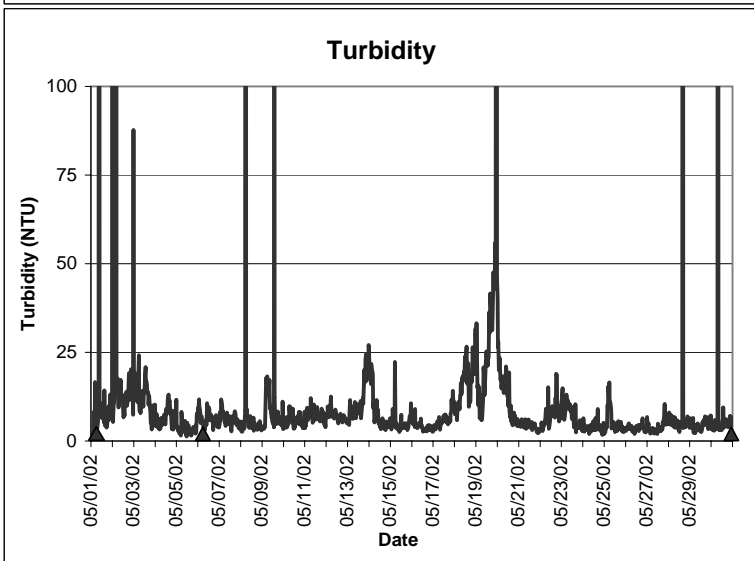

Horseshoe Beach Lease Area, Dixie County May 2002

▲ Monitoring equipment exchanged (sonde deployment)
Refer to QA/QC log for additional information