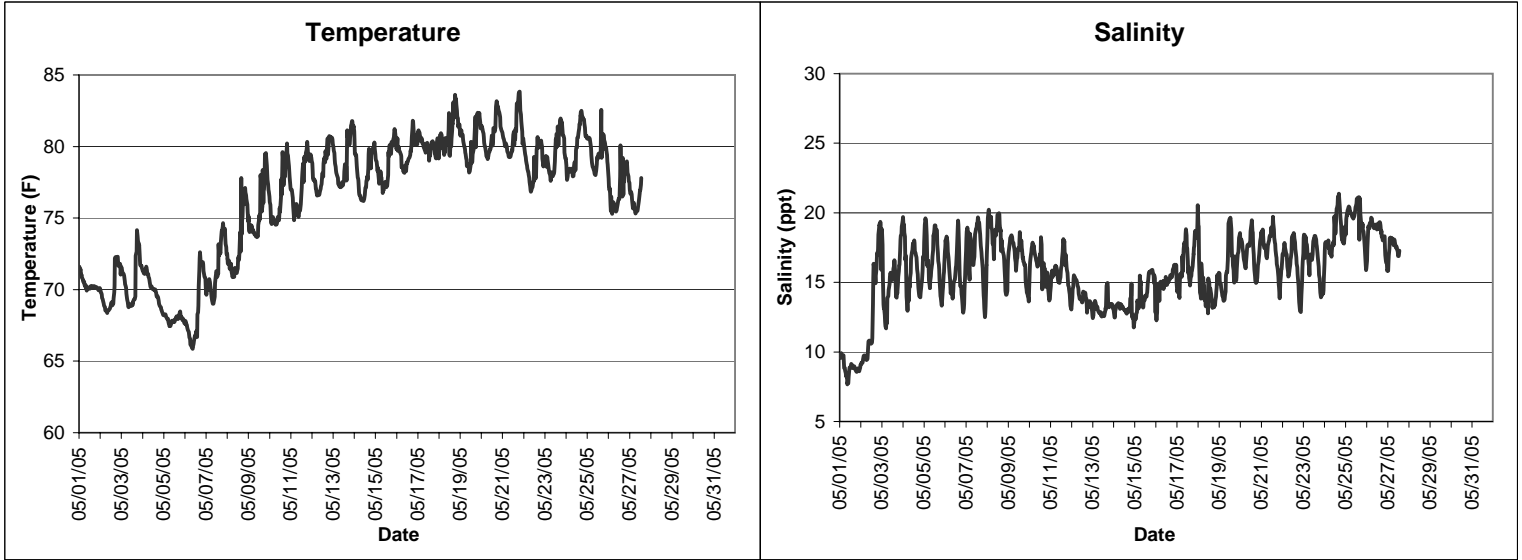

Horseshoe Beach Lease Area, Dixie County May 2005

▲ Monitoring equipment exchanged (sonde deployment)
Refer to QA/QC log for additional information.