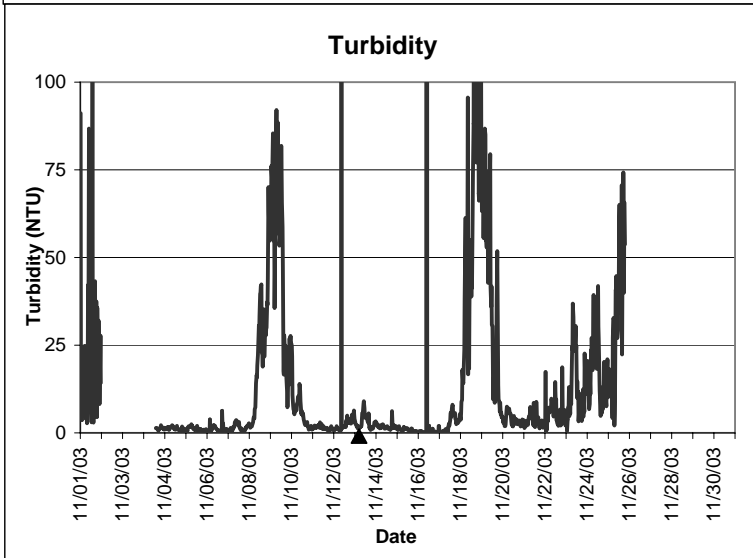

Horseshoe Beach Lease Area, Dixie County November 2003

▲ Monitoring equipment exchanged (sonde deployment)
Refer to QA/QC Log for additional information