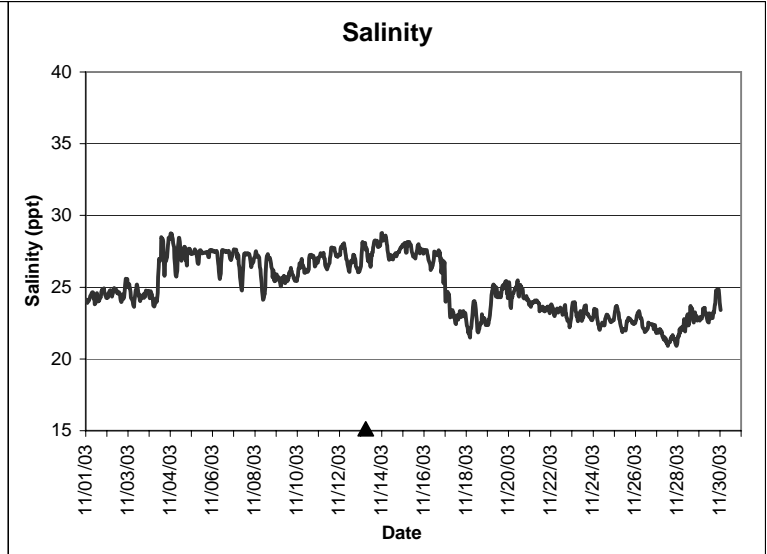

Horseshoe Beach Lease Area, Dixie County November 2003

▲ Monitoring equipment exchanged (sonde deployment)
Refer to QA/QC Log for additional information