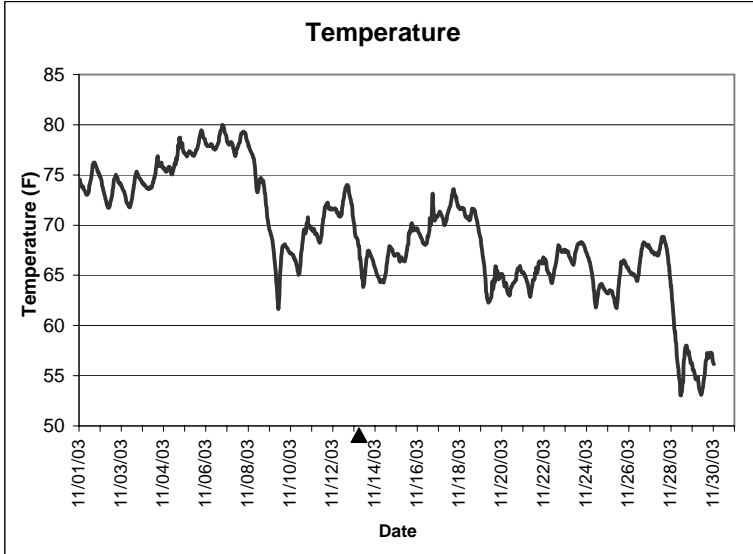

Horseshoe Beach Lease Area, Dixie County November 2003

▲ Monitoring equipment exchanged (sonde deployment)
Refer to QA/QC Log for additional information