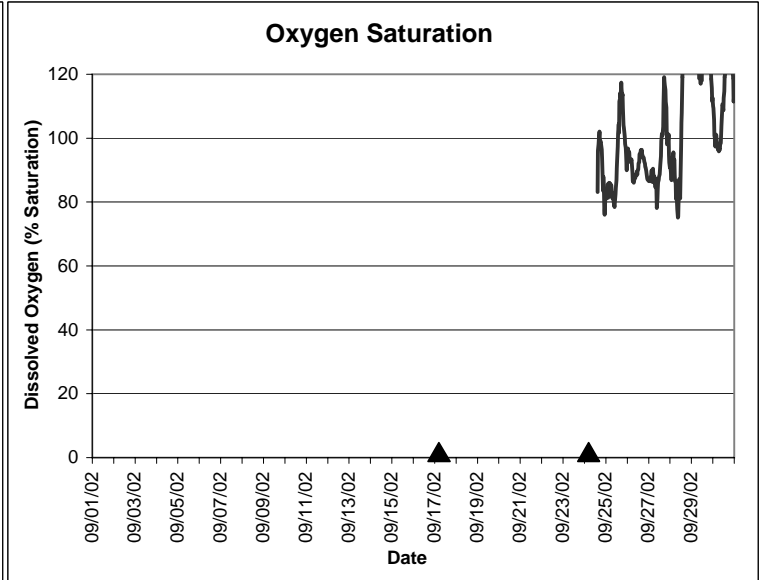

Horseshoe Beach Lease Area, Dixie County September 2002

▲ Monitoring equipment exchanged (sonde deployment).
Refer to QA/QC log for additional information.