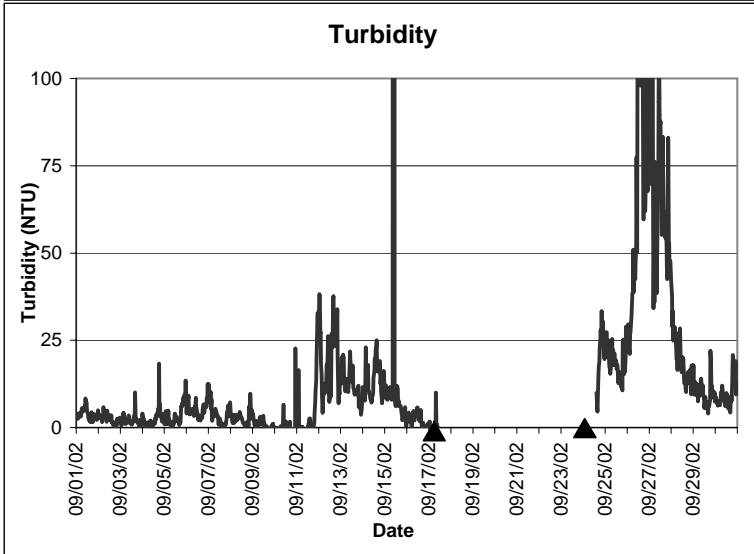

Horseshoe Beach Lease Area, Dixie County September 2002

▲ Monitoring equipment exchanged (sonde deployment).
Refer to QA/QC log for additional information.