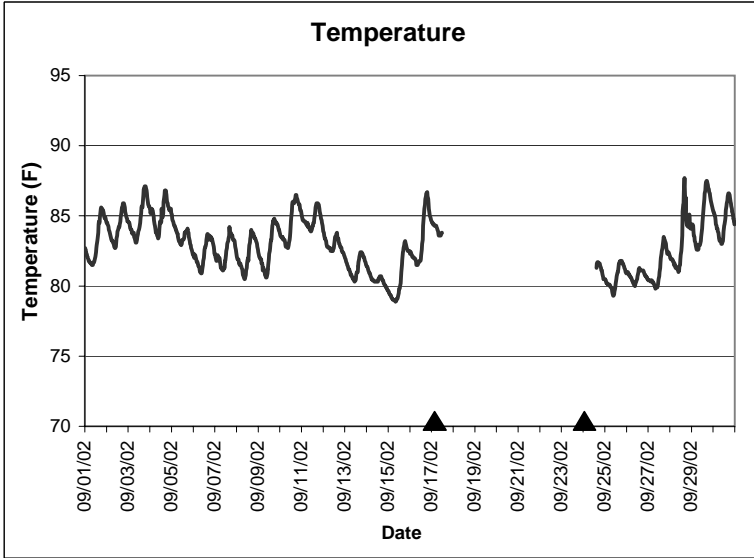

Horseshoe Beach Lease Area, Dixie County September 2002

▲ Monitoring equipment exchanged (sonde deployment).
Refer to QA/QC log for additional information.