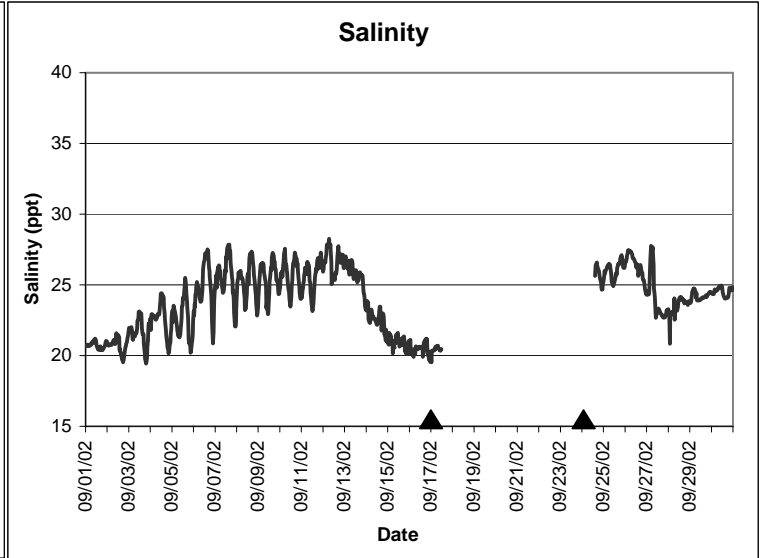

Horseshoe Beach Lease Area, Dixie County September 2002

▲ Monitoring equipment exchanged (sonde deployment).
Refer to QA/QC log for additional information.