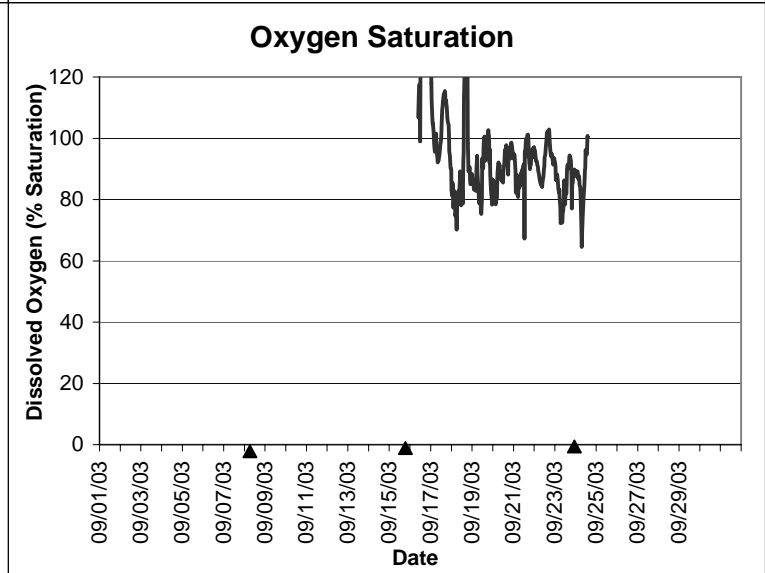

**Horseshoe Beach Lease Area, Dixie County  
September 2003**

▲ Monitoring equipment exchanged (sonde deployment).  
Refer to QA/QC log for additional information.