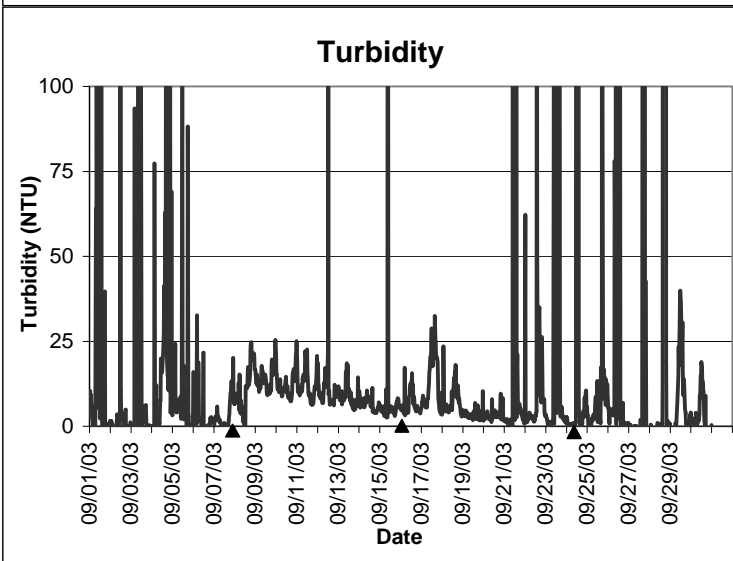

**Horseshoe Beach Lease Area, Dixie County  
September 2003**

▲ Monitoring equipment exchanged (sonde deployment).  
Refer to QA/QC log for additional information.