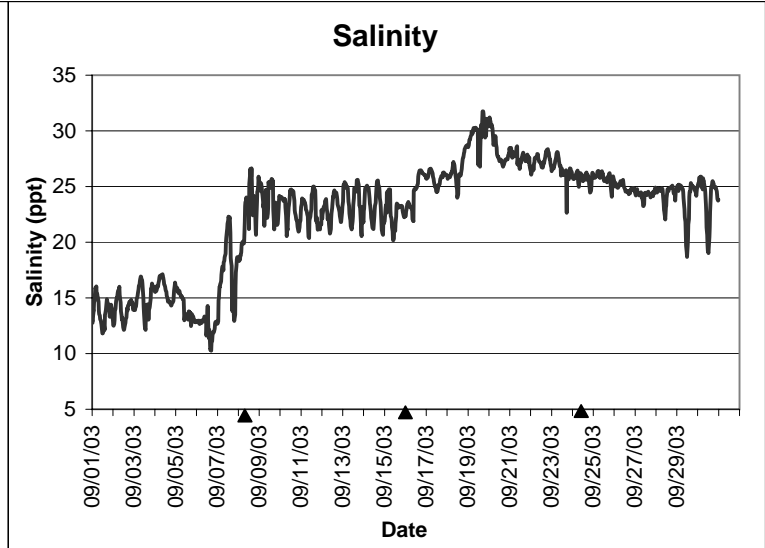

**Horseshoe Beach Lease Area, Dixie County  
September 2003**

▲ Monitoring equipment exchanged (sonde deployment).  
Refer to QA/QC log for additional information.