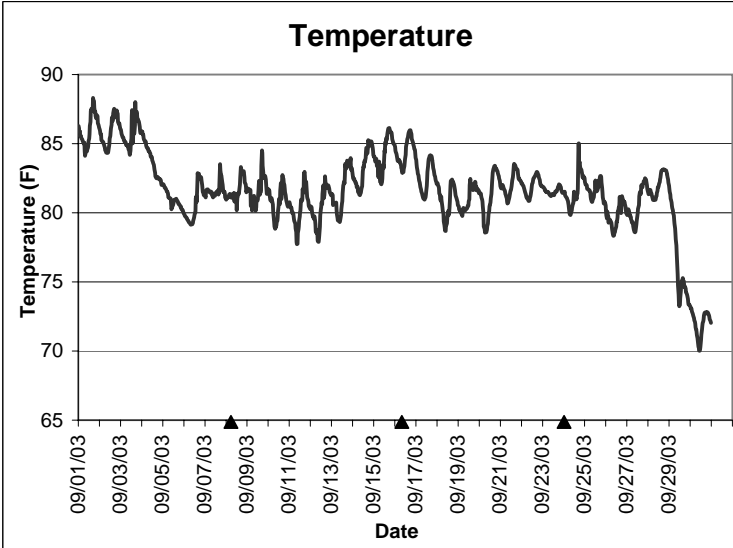

**Horseshoe Beach Lease Area, Dixie County  
September 2003**

▲ Monitoring equipment exchanged (sonde deployment).  
Refer to QA/QC log for additional information.