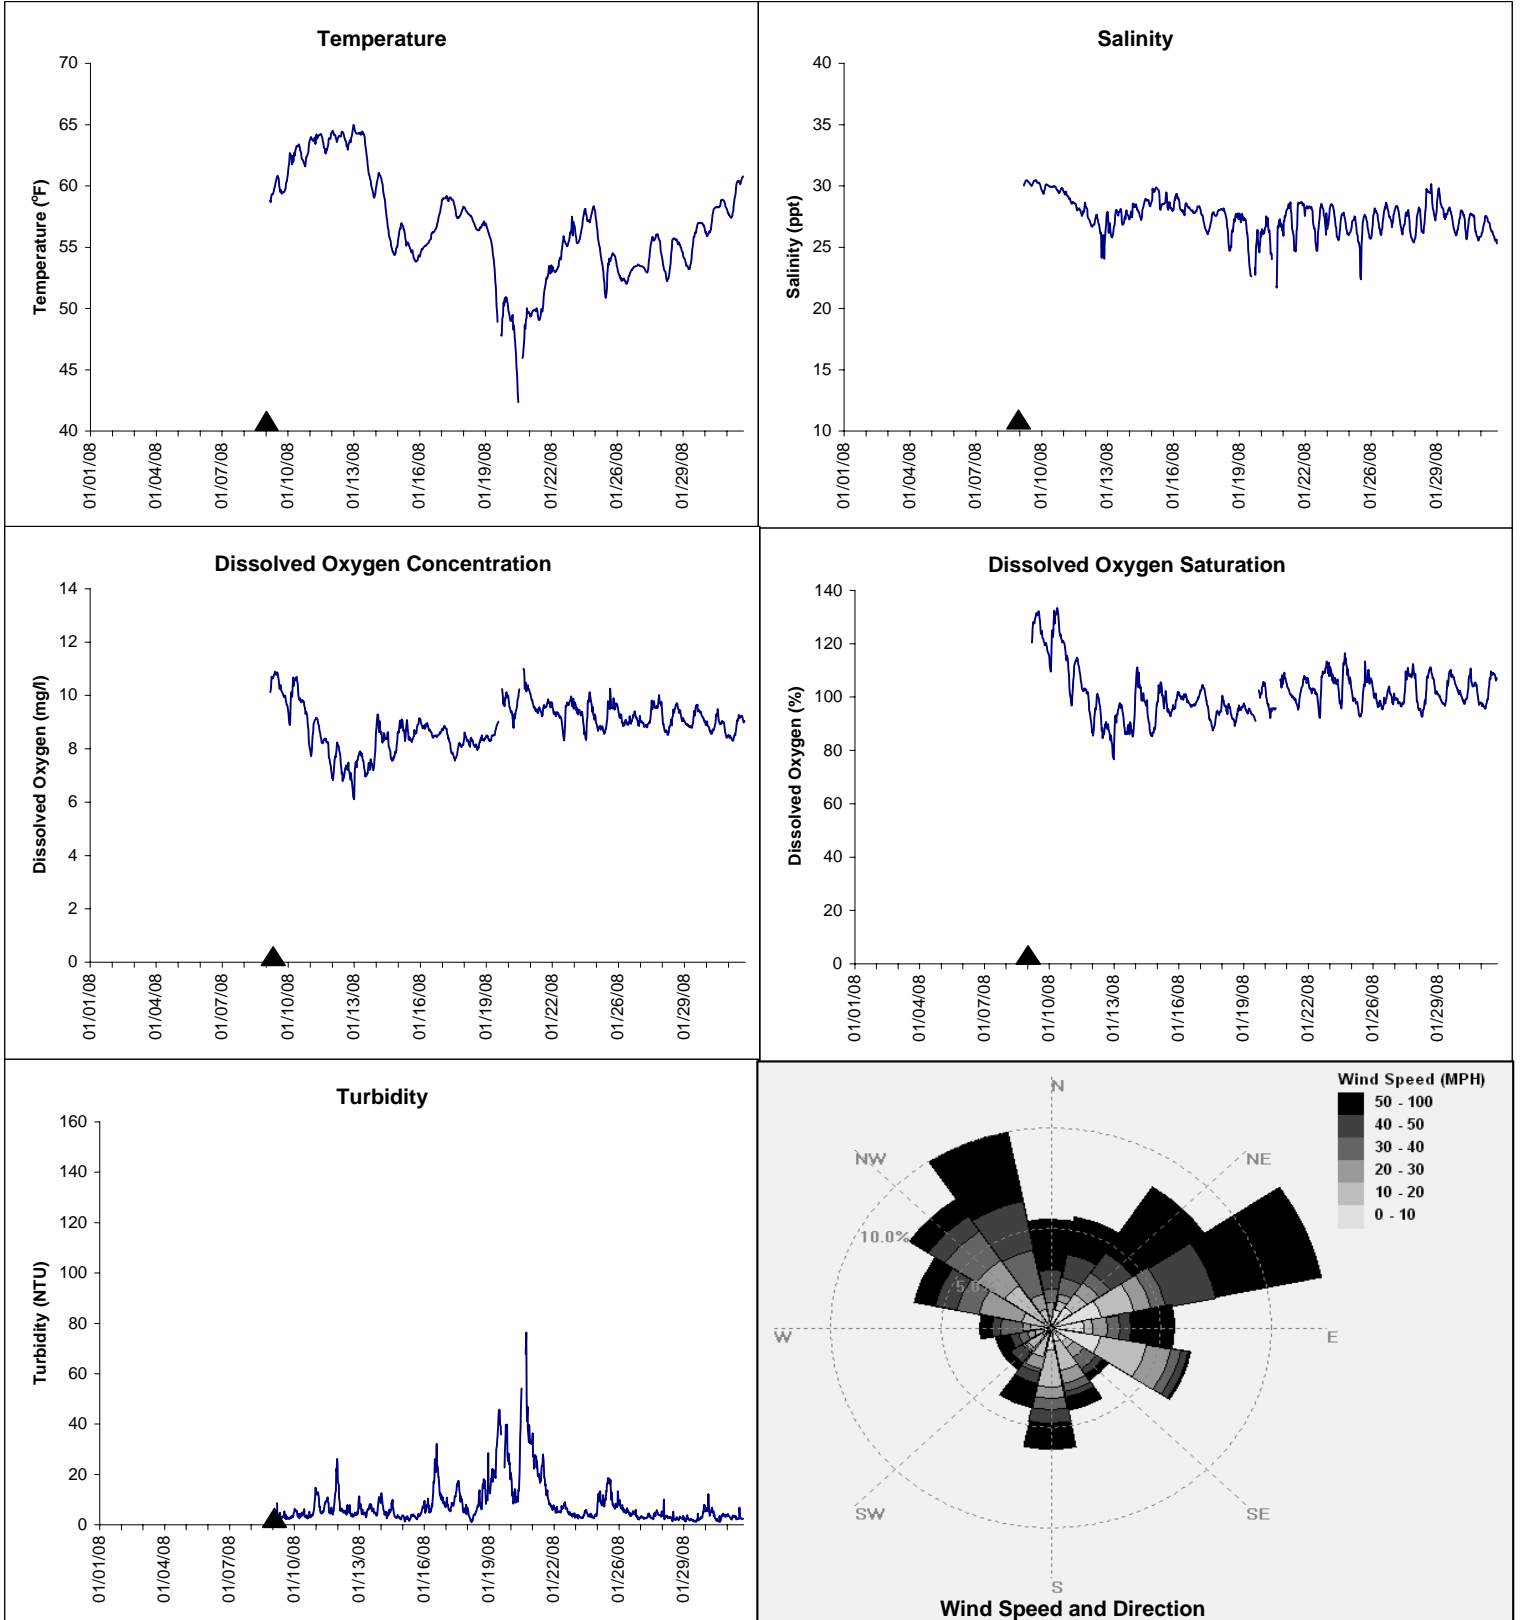

Horseshoe Beach Lease Area, Dixie County

January 2008

▲ Monitoring Equipment Exchanged (sonde deployment)

Note: QA/QC limited to data deletion based on sonde error codes and pre- / post-calibration notes.