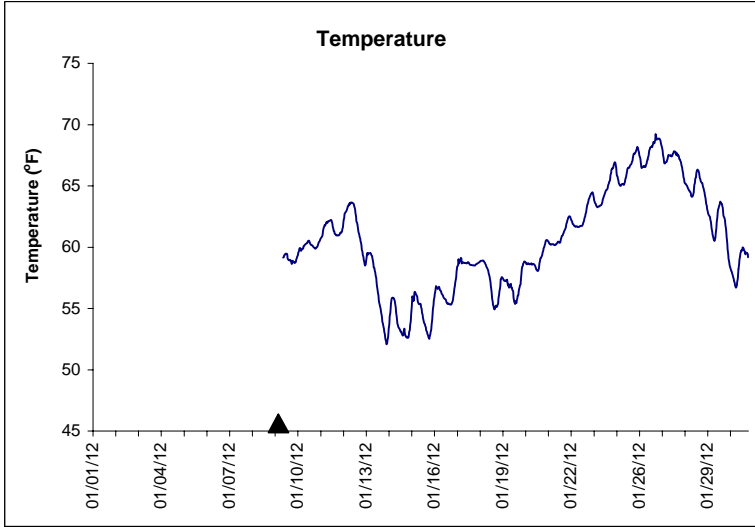

## Horseshoe Beach Lease Area, Dixie County January 2012

▲ Monitoring Equipment Exchanged (sonde deployment)

**Note:** QA/QC limited to data deletion based on sonde error codes and pre- / post-calibration notes.