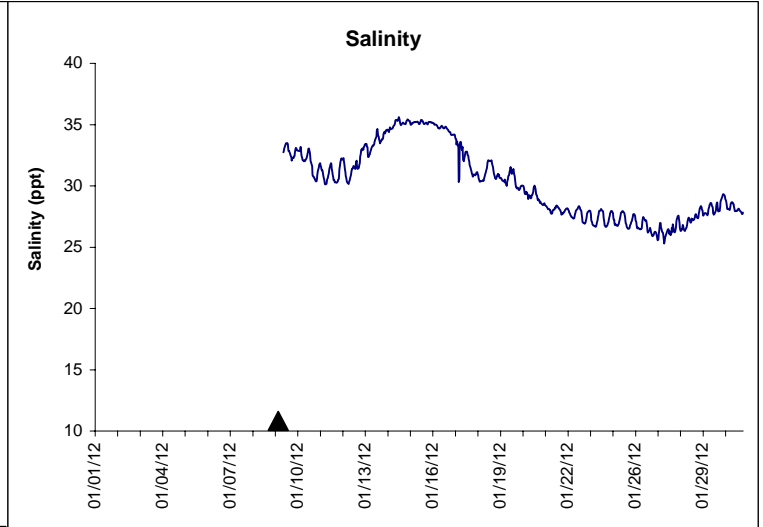

## Horseshoe Beach Lease Area, Dixie County January 2012

▲ Monitoring Equipment Exchanged (sonde deployment)

**Note:** QA/QC limited to data deletion based on sonde error codes and pre- / post-calibration notes.