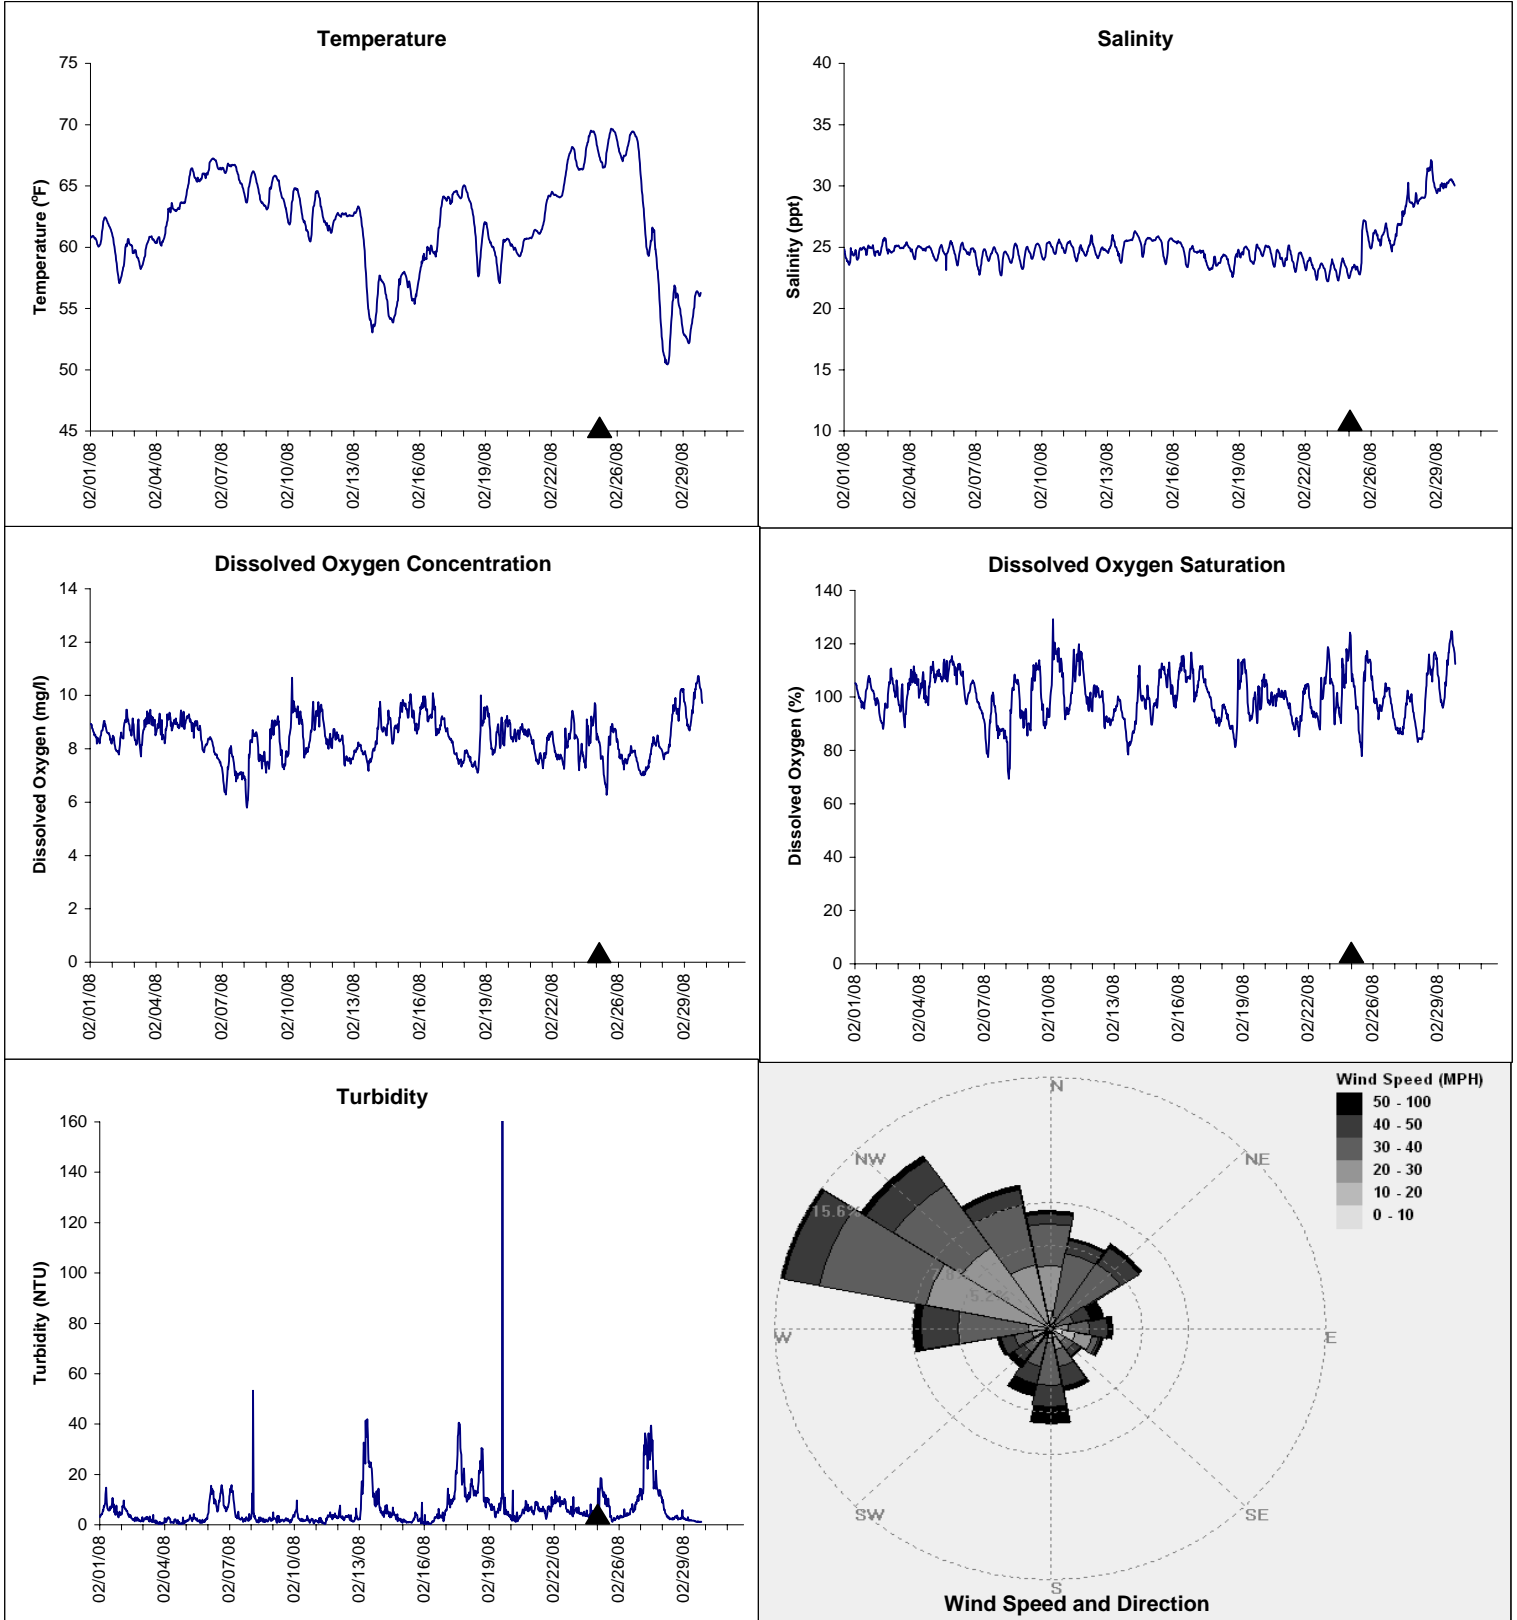

# Horseshoe Beach Lease Area, Dixie County

## February 2008

▲ Monitoring Equipment Exchanged (sonde deployment)

**Note:** QA/QC limited to data deletion based on sonde error codes and pre- / post-calibration notes.