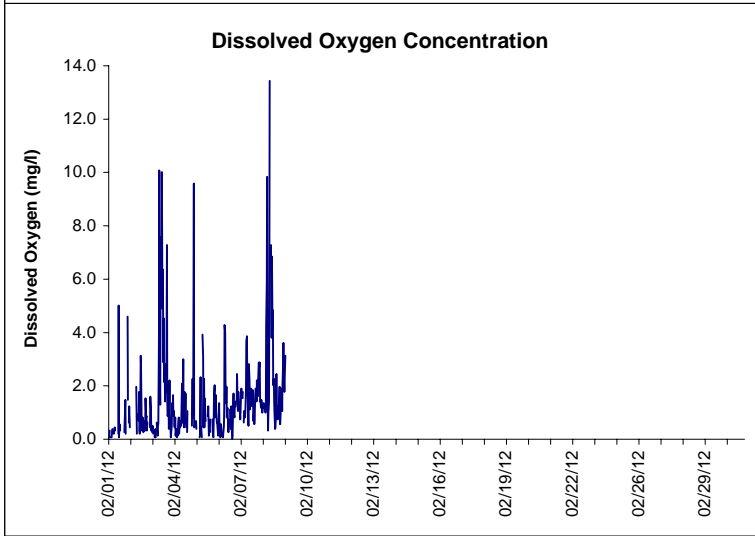

Horseshoe Beach Lease Area, Dixie County February 2012

▲ Monitoring Equipment Exchanged (sonde deployment)

Note: QA/QC limited to data deletion based on sonde error codes and pre- / post-calibration notes.