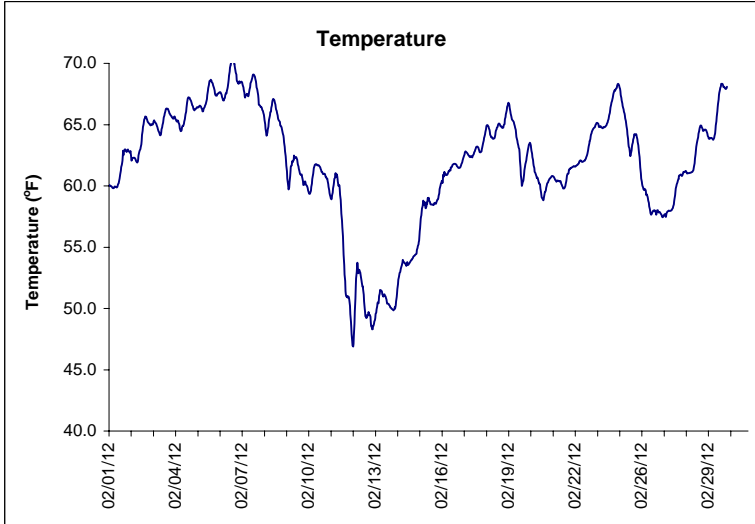

Horseshoe Beach Lease Area, Dixie County February 2012

▲ Monitoring Equipment Exchanged (sonde deployment)

Note: QA/QC limited to data deletion based on sonde error codes and pre- / post-calibration notes.