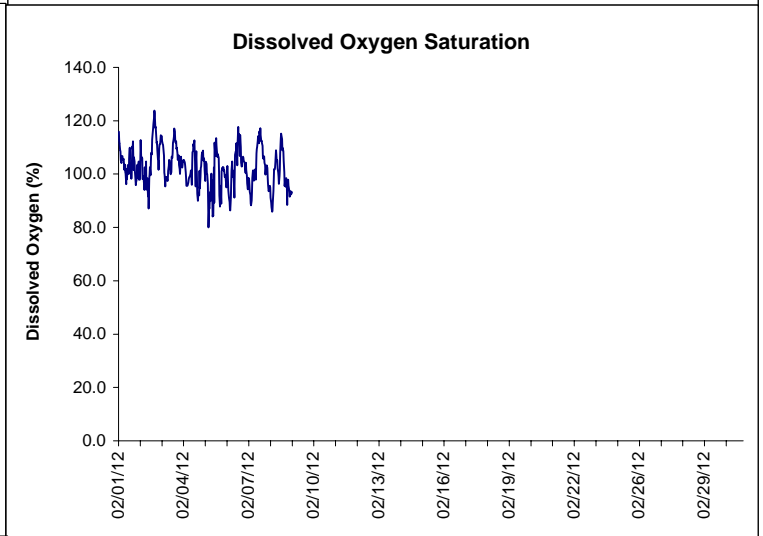

Horseshoe Beach Lease Area, Dixie County February 2012

▲ Monitoring Equipment Exchanged (sonde deployment)

Note: QA/QC limited to data deletion based on sonde error codes and pre- / post-calibration notes.