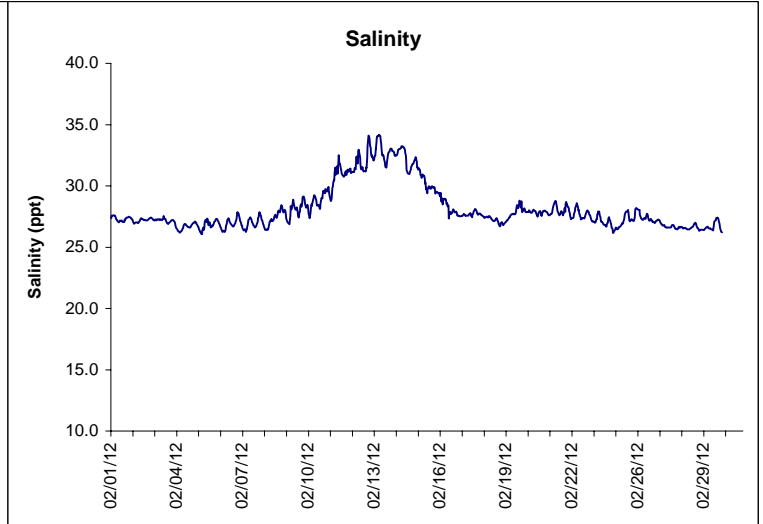

Horseshoe Beach Lease Area, Dixie County February 2012

▲ Monitoring Equipment Exchanged (sonde deployment)

Note: QA/QC limited to data deletion based on sonde error codes and pre- / post-calibration notes.