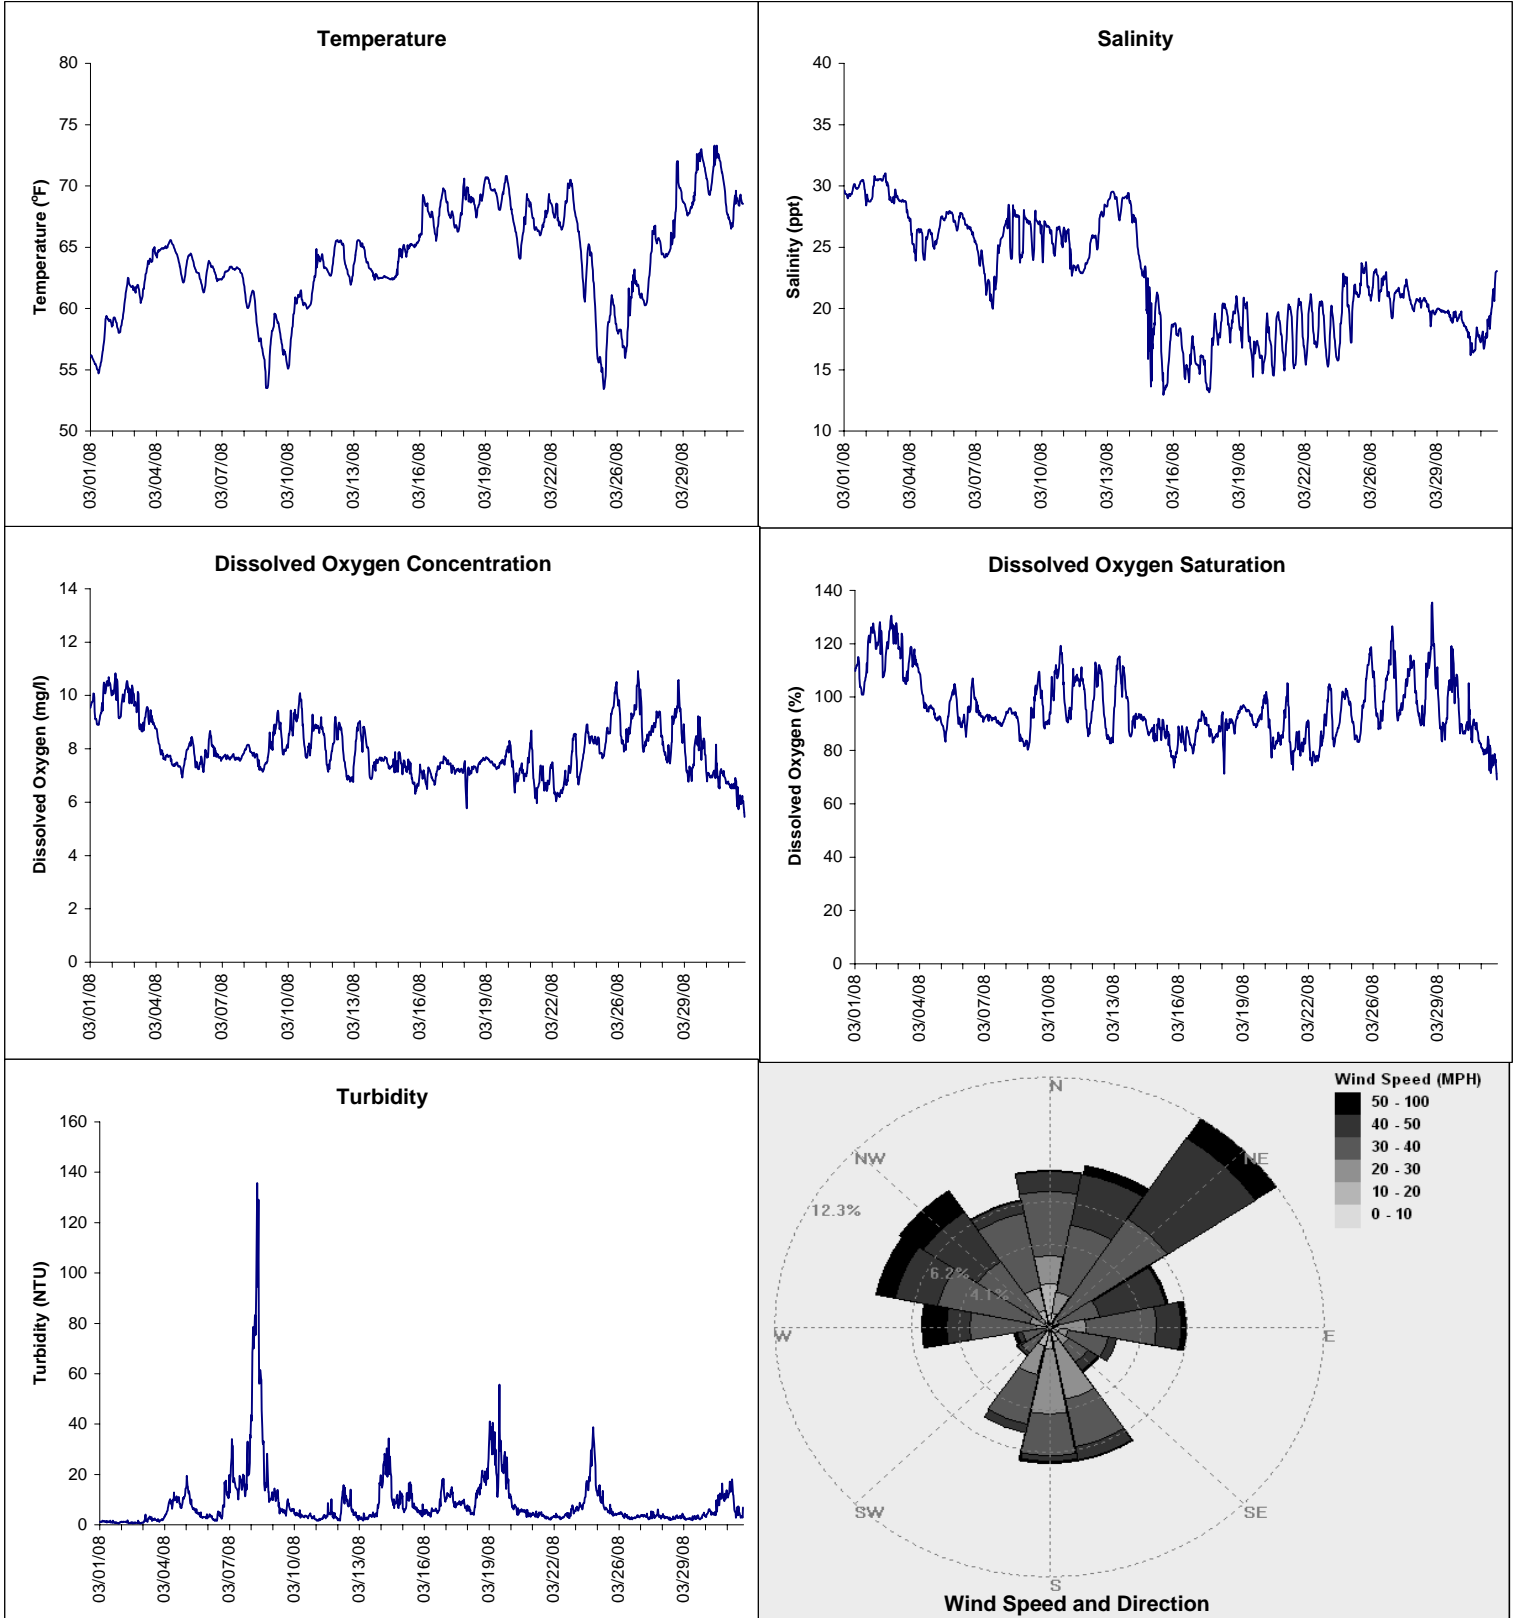

Horseshoe Beach Lease Area, Dixie County

March 2008

▲ Monitoring Equipment Exchanged (sonde deployment)

Note: QA/QC limited to data deletion based on sonde error codes and pre- / post-calibration notes.