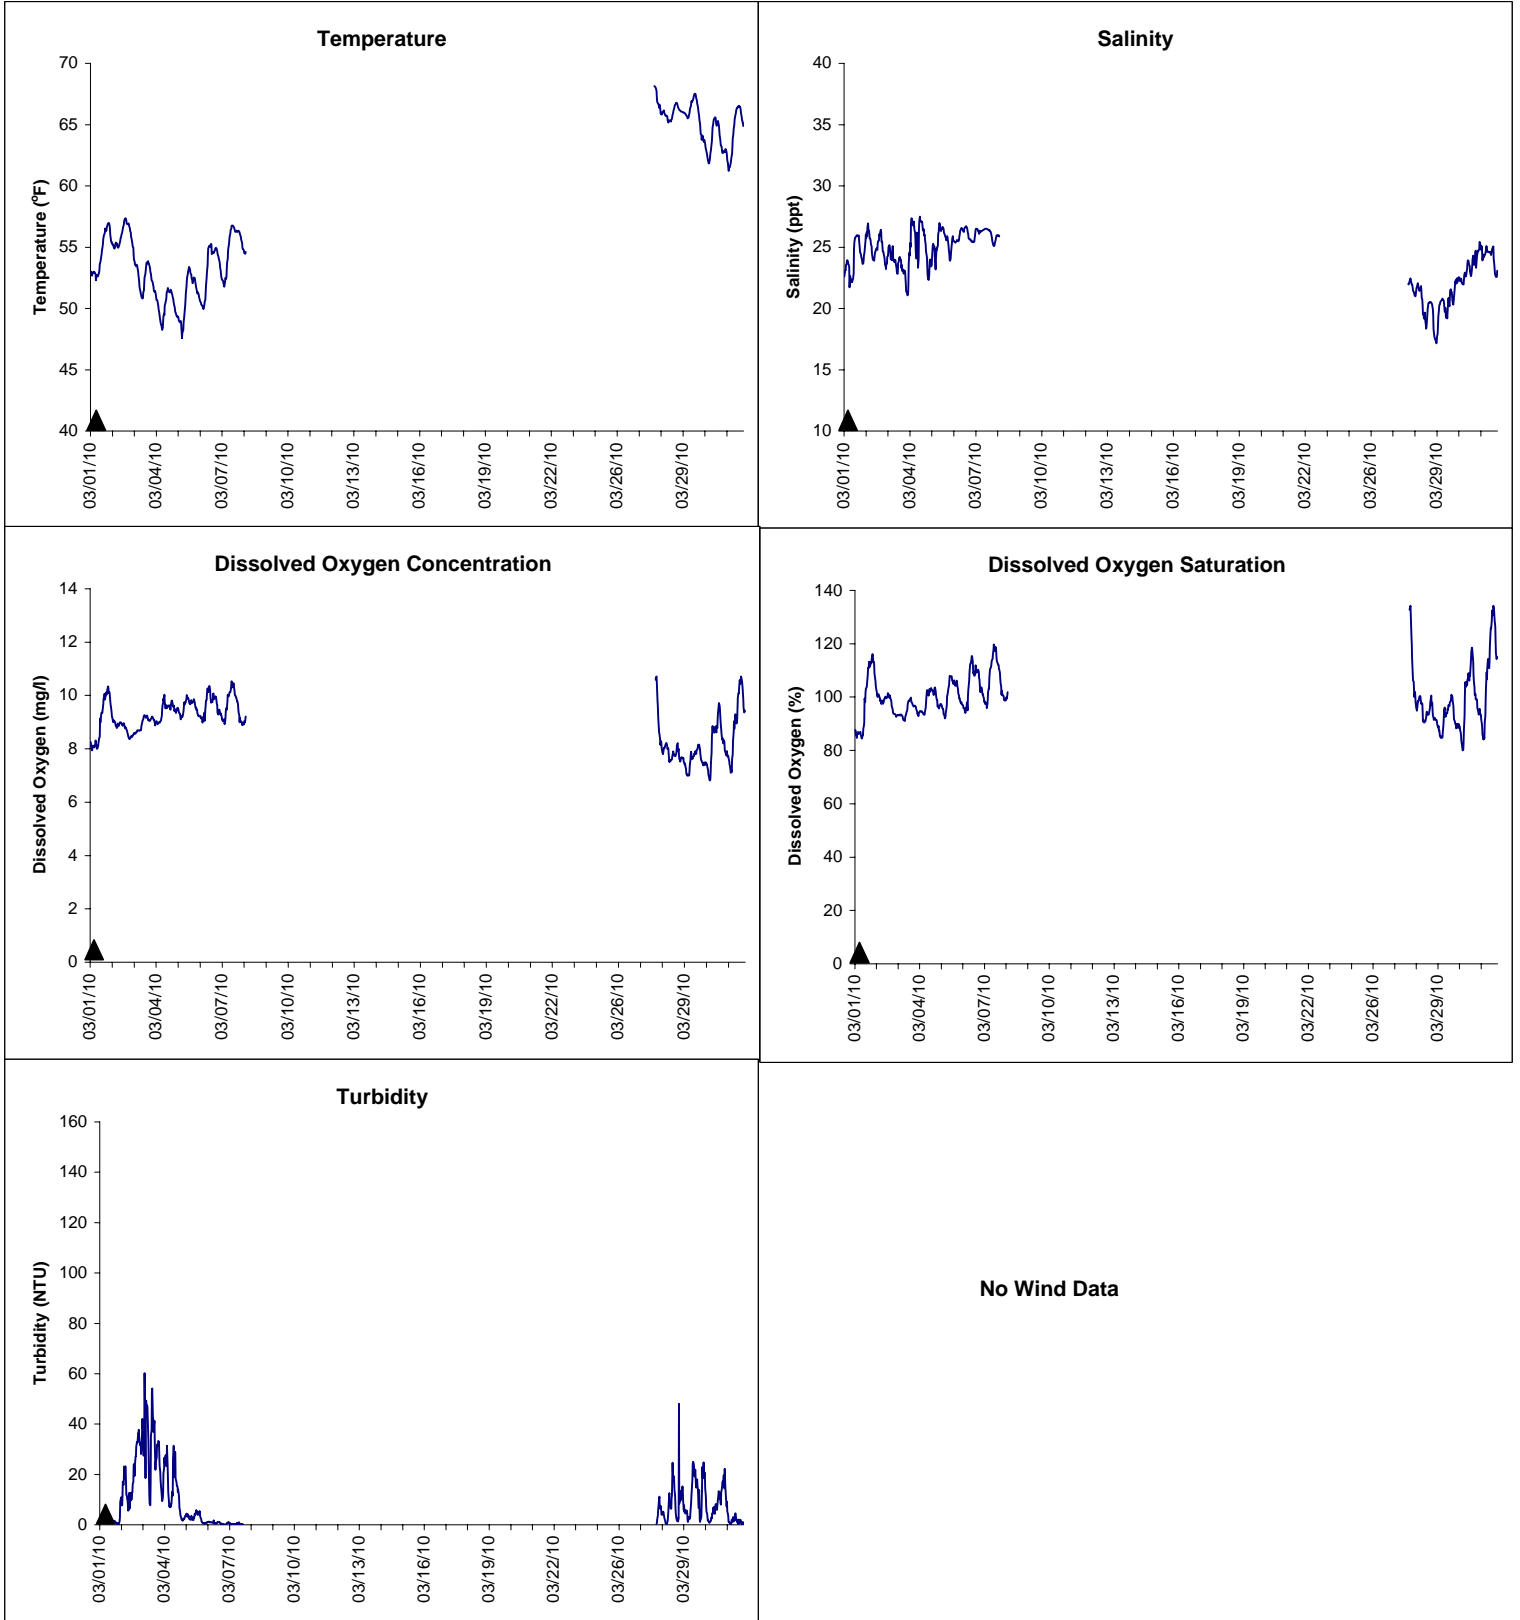

# Horseshoe Beach Lease Area, Dixie County

## March 2010

▲ Monitoring Equipment Exchanged (sonde deployment)

Note: QA/QC limited to data deletion based on sonde error codes and pre- / post-calibration notes.