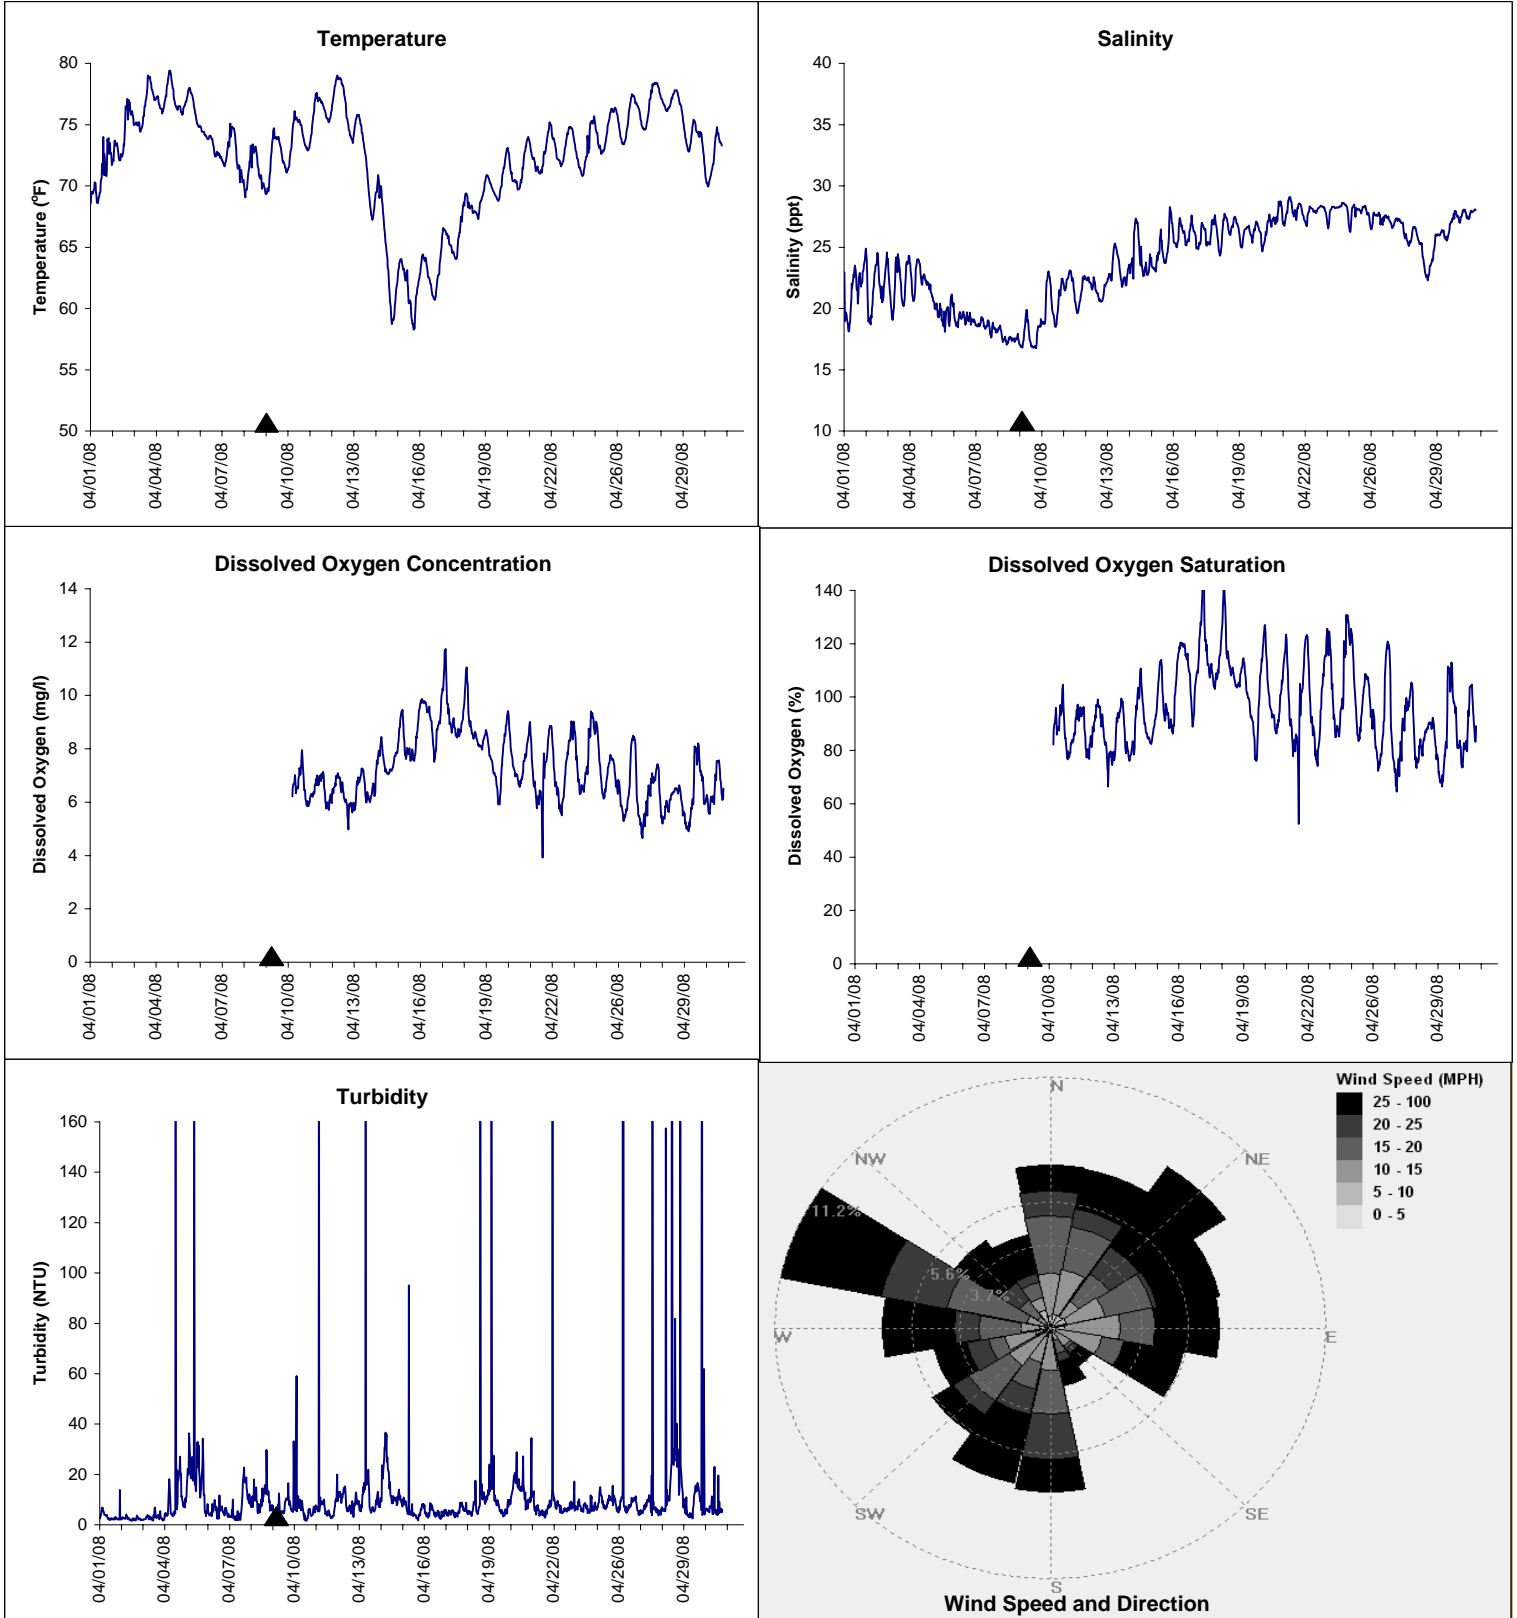

Horseshoe Beach Lease Area, Dixie County April 2008

▲ Monitoring Equipment Exchanged (sonde deployment)

Note: QA/QC limited to data deletion based on sonde error codes and pre- / post-calibration notes.