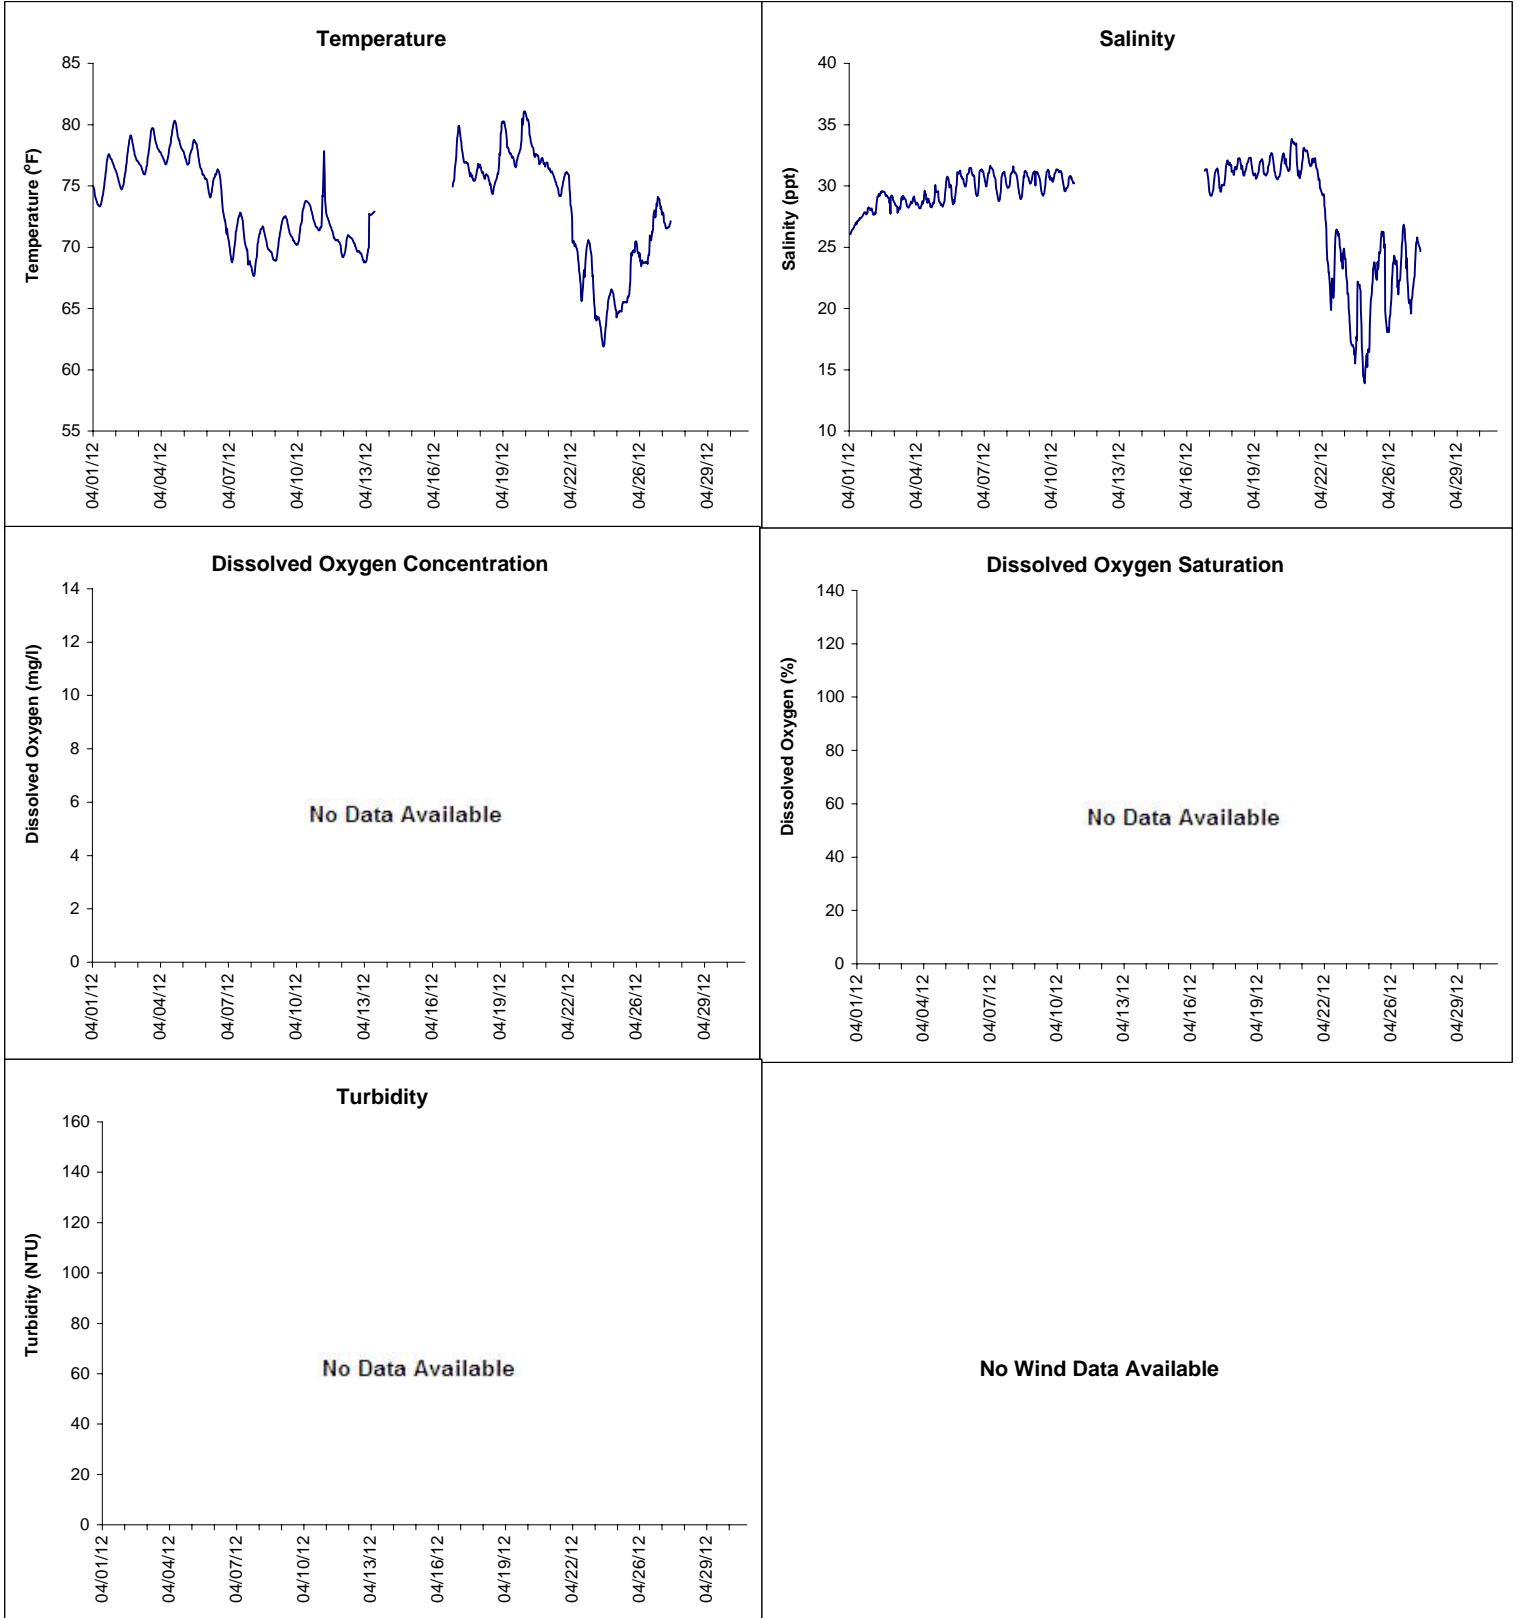

## Horseshoe Beach Lease Area, Dixie County April 2012

▲ Monitoring Equipment Exchanged (sonde deployment)

**Note:** QA/QC limited to data deletion based on sonde error codes and pre- / post-calibration notes.