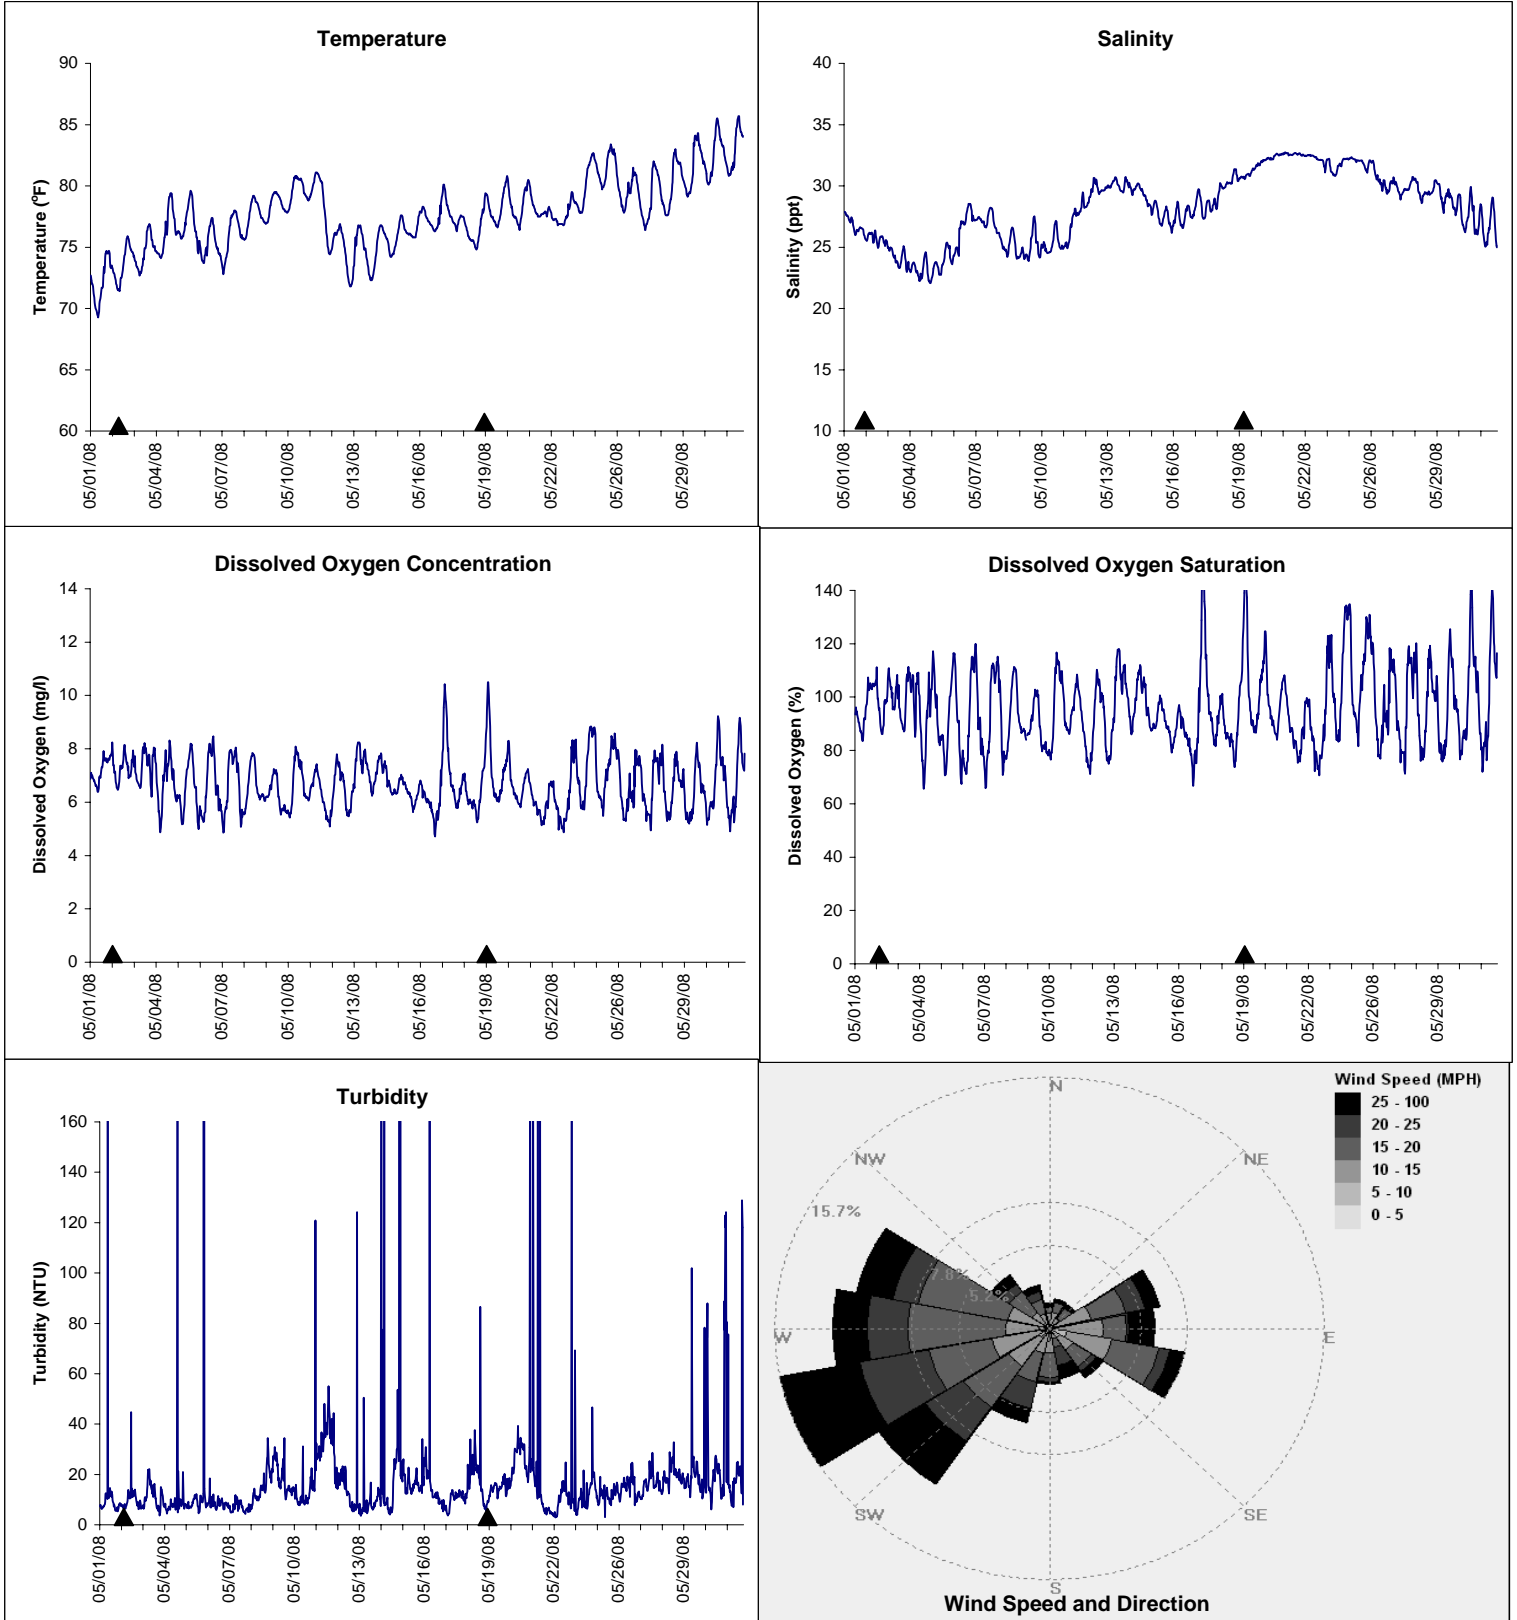

Horseshoe Beach Lease Area, Dixie County May 2008

▲ Monitoring Equipment Exchanged (sonde deployment)

Note: QA/QC limited to data deletion based on sonde error codes and pre- / post-calibration notes.