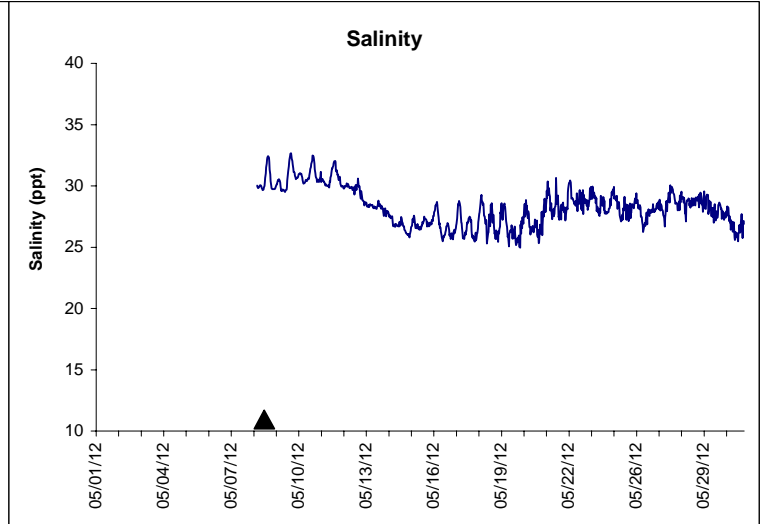

Horseshoe Beach Lease Area, Dixie County

May 2012

▲ Monitoring Equipment Exchanged (sonde deployment)

Note: QA/QC limited to data deletion based on sonde error codes and pre- / post-calibration notes.