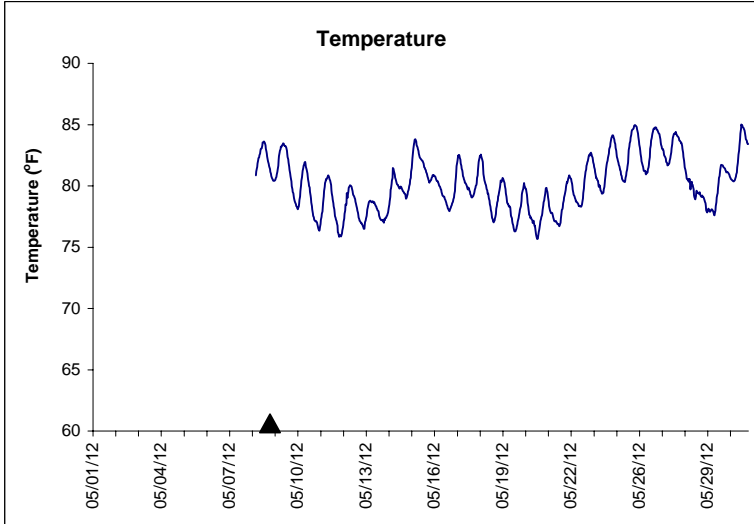

Horseshoe Beach Lease Area, Dixie County

May 2012

▲ Monitoring Equipment Exchanged (sonde deployment)

Note: QA/QC limited to data deletion based on sonde error codes and pre- / post-calibration notes.