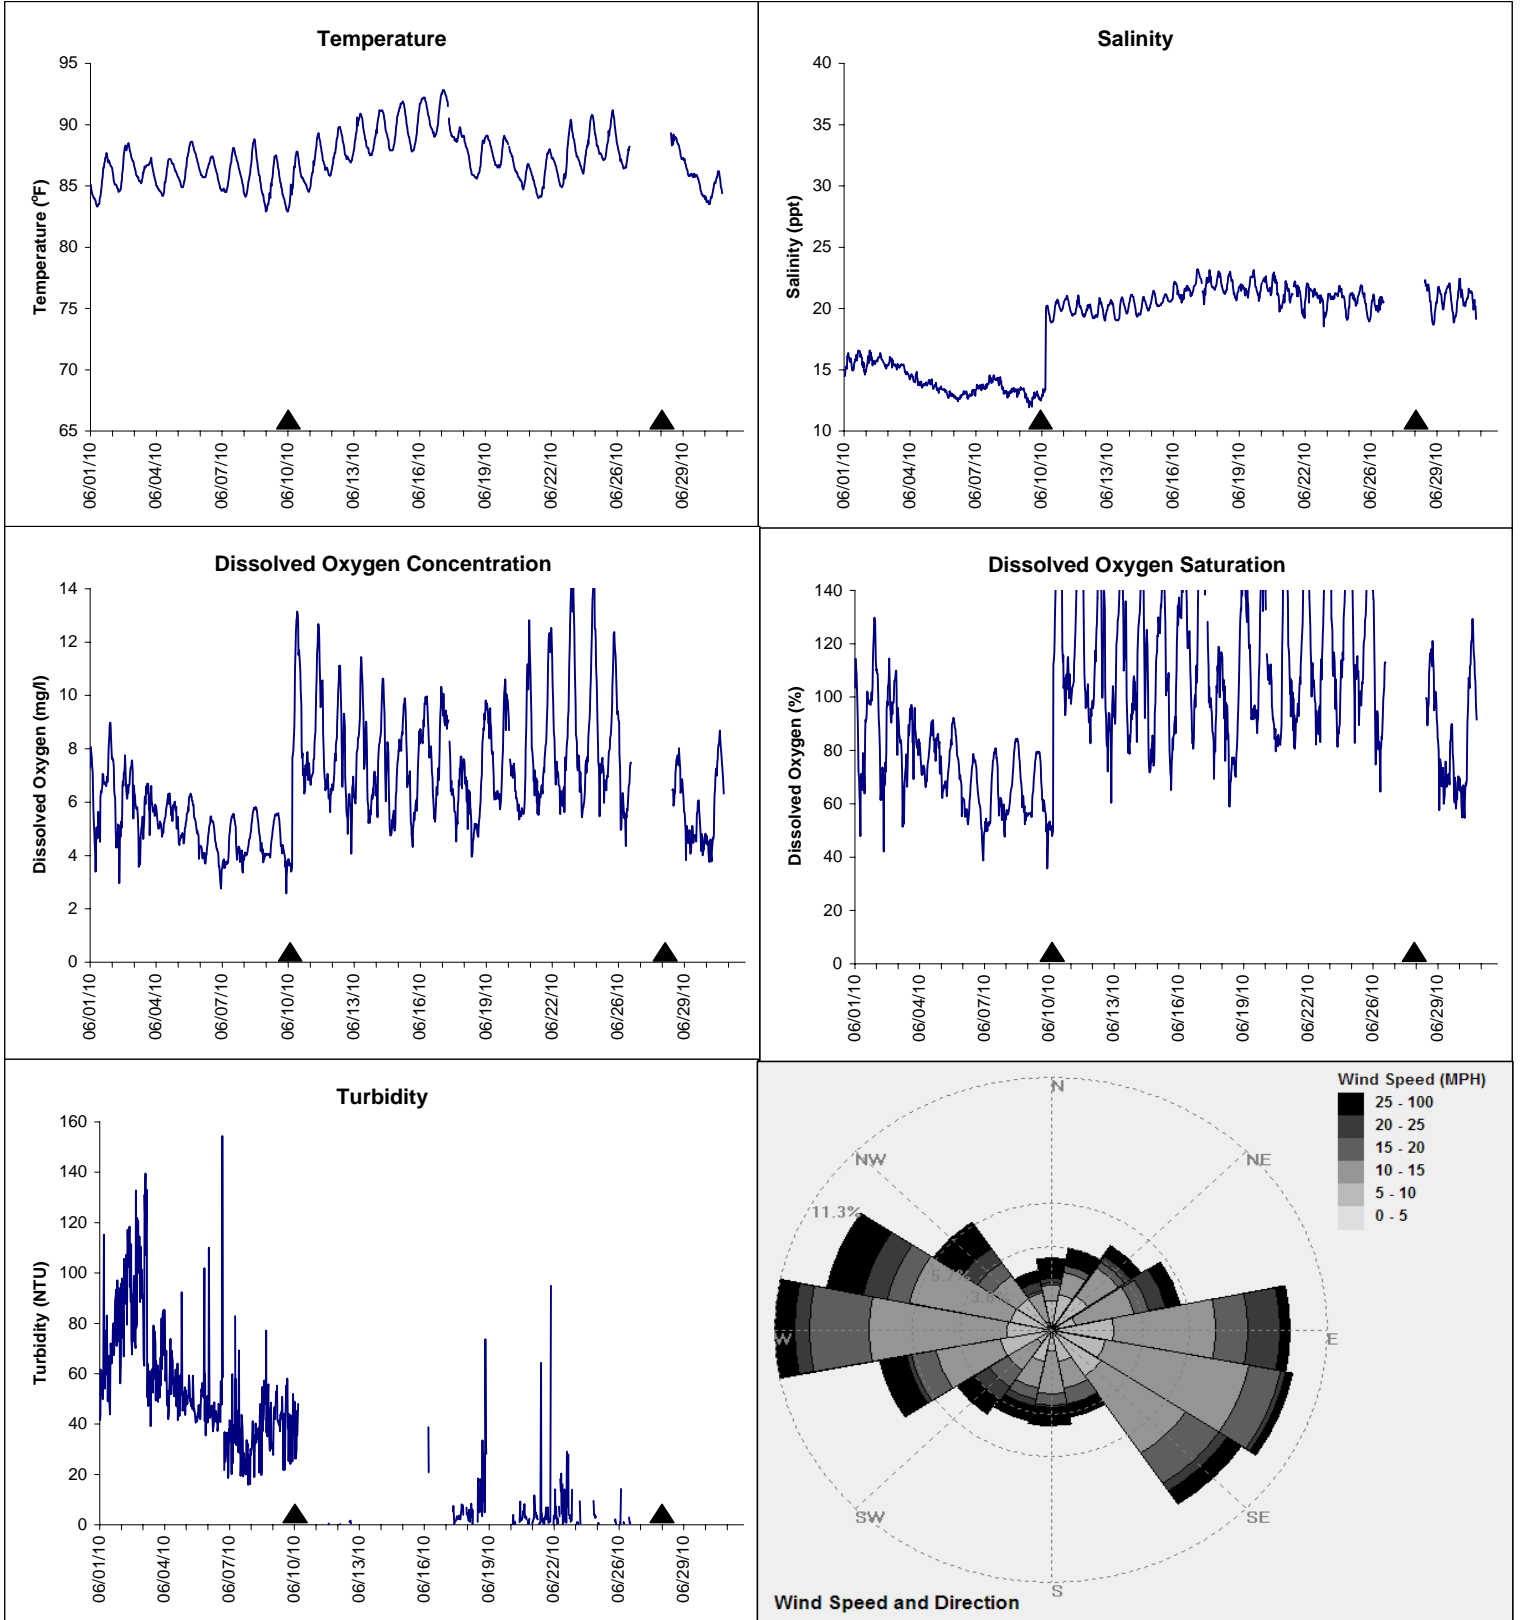

Horseshoe Beach Lease Area, Dixie County June 2010

▲ Monitoring Equipment Exchanged (sonde deployment)

Note: QA/QC limited to data deletion based on sonde error codes and pre- / post-calibration notes.