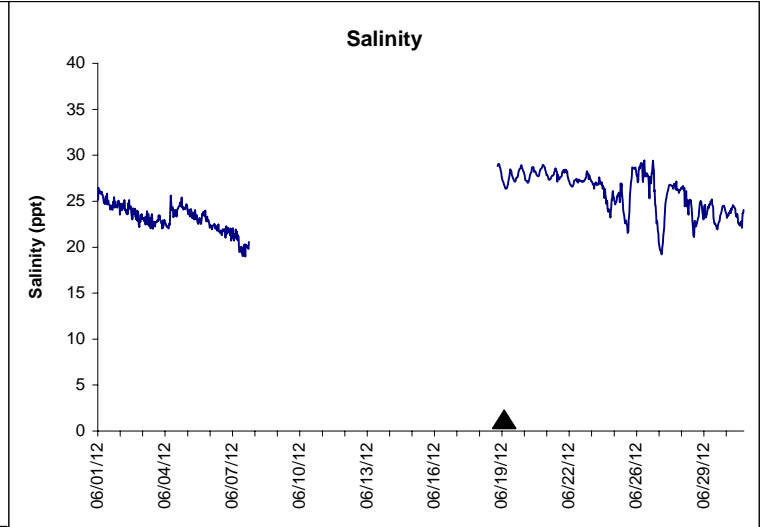

## Horseshoe Beach Lease Area, Dixie County June 2012

▲ Monitoring Equipment Exchanged (sonde deployment)

**Note:** QA/QC limited to data deletion based on sonde error codes and pre- / post-calibration notes.