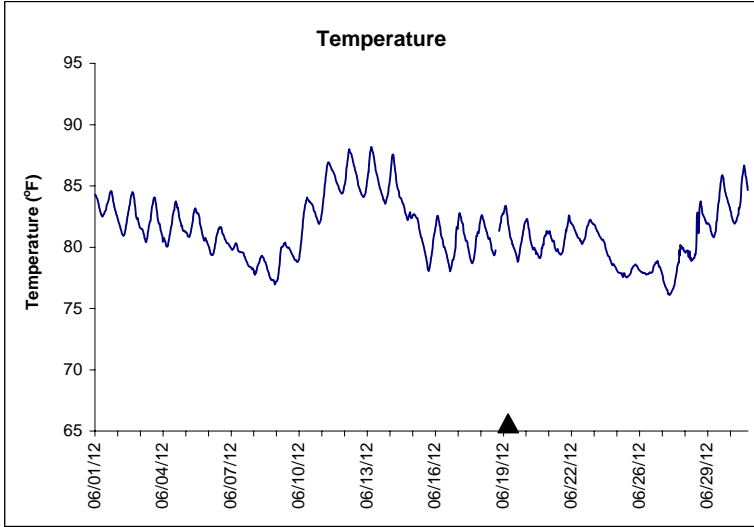

## Horseshoe Beach Lease Area, Dixie County June 2012

▲ Monitoring Equipment Exchanged (sonde deployment)

**Note:** QA/QC limited to data deletion based on sonde error codes and pre- / post-calibration notes.