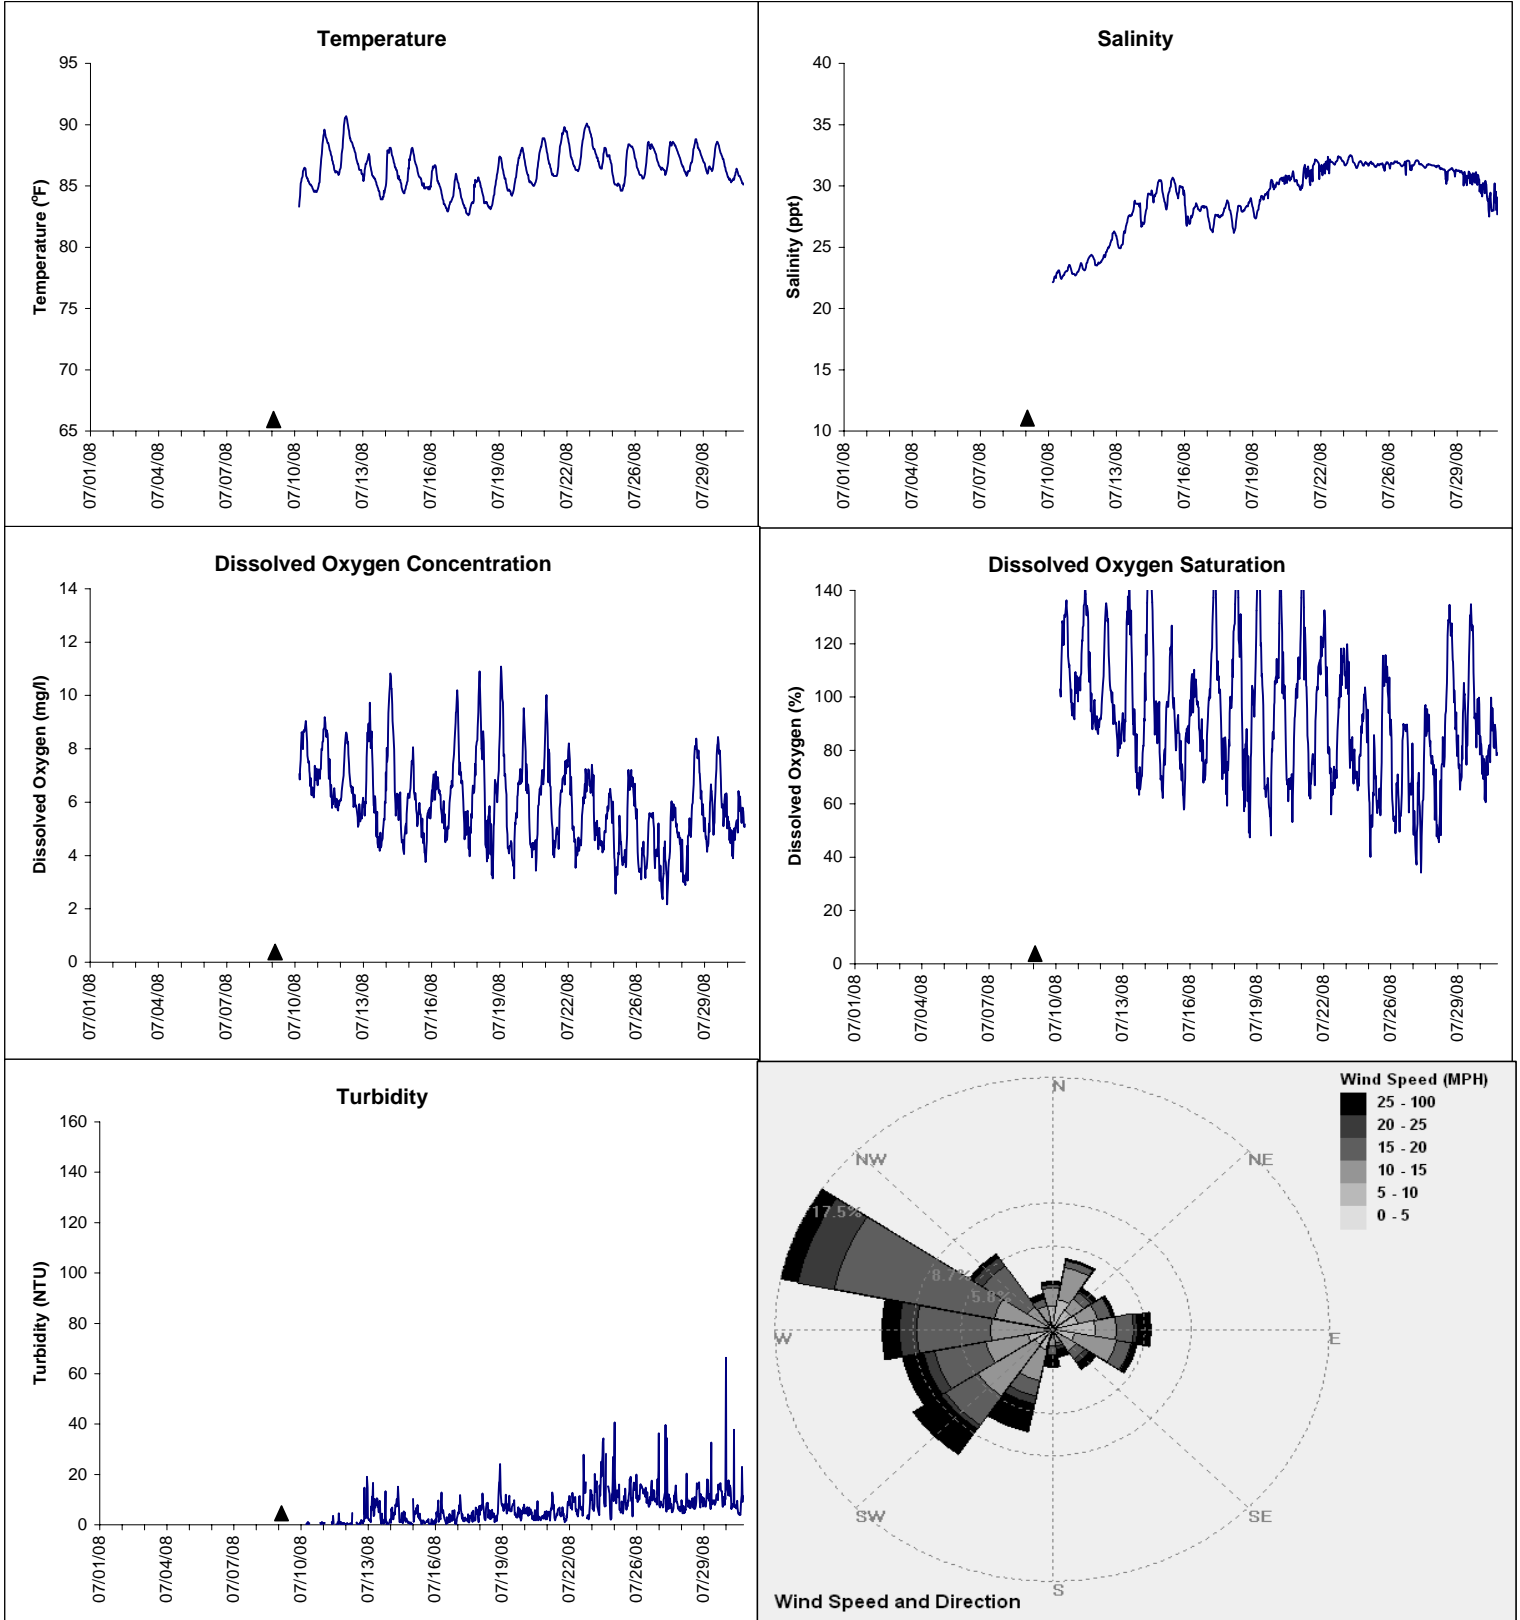

Horseshoe Beach Lease Area, Dixie County

July 2008

▲ Monitoring Equipment Exchanged (sonde deployment)

Note: QA/QC limited to data deletion based on sonde error codes and pre- / post-calibration notes.

Horseshoe Beach Lease Area, Dixie County
July 2008

▲ Monitoring Equipment Exchanged (sonde deployment)

Note: QA/QC limited to data deletion based on sonde error codes and pre- / post-calibration notes.