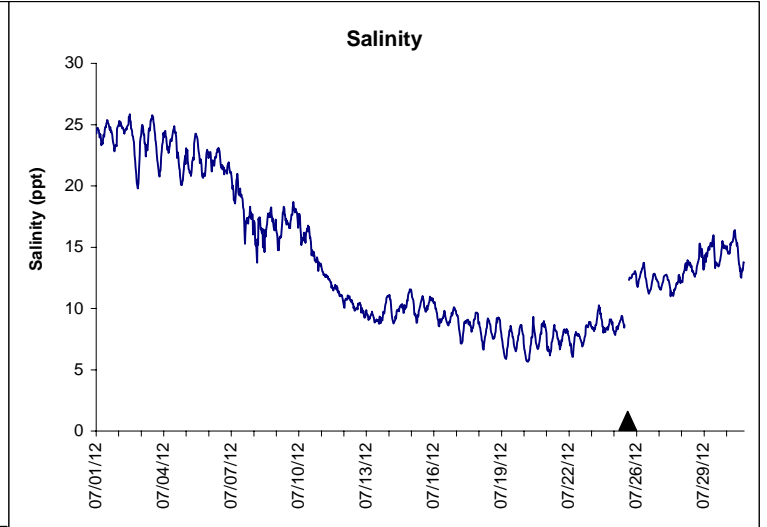

Horseshoe Beach Lease Area, Dixie County July 2012

▲ Monitoring Equipment Exchanged (sonde deployment)

Note: QA/QC limited to data deletion based on sonde error codes and pre- / post-calibration notes.