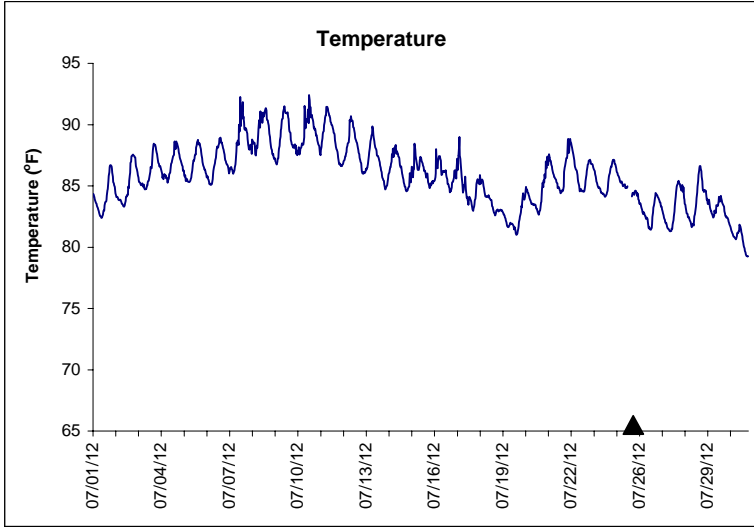

Horseshoe Beach Lease Area, Dixie County July 2012

▲ Monitoring Equipment Exchanged (sonde deployment)

Note: QA/QC limited to data deletion based on sonde error codes and pre- / post-calibration notes.