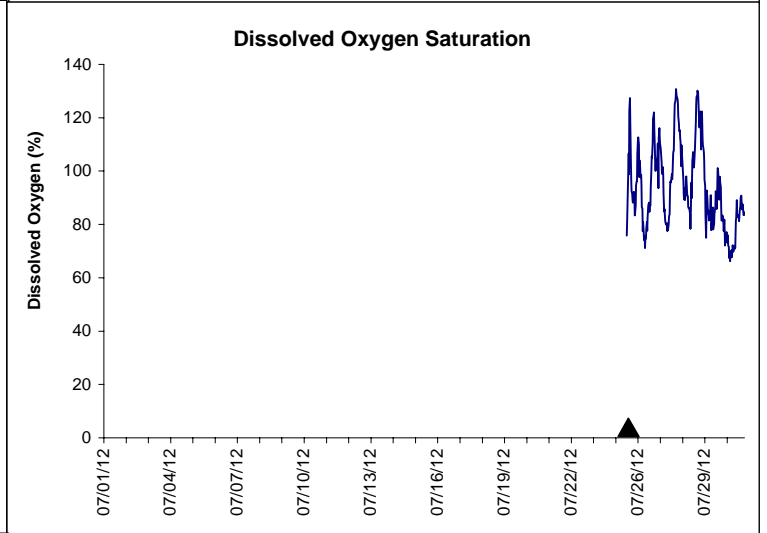

Horseshoe Beach Lease Area, Dixie County July 2012

▲ Monitoring Equipment Exchanged (sonde deployment)

Note: QA/QC limited to data deletion based on sonde error codes and pre- / post-calibration notes.