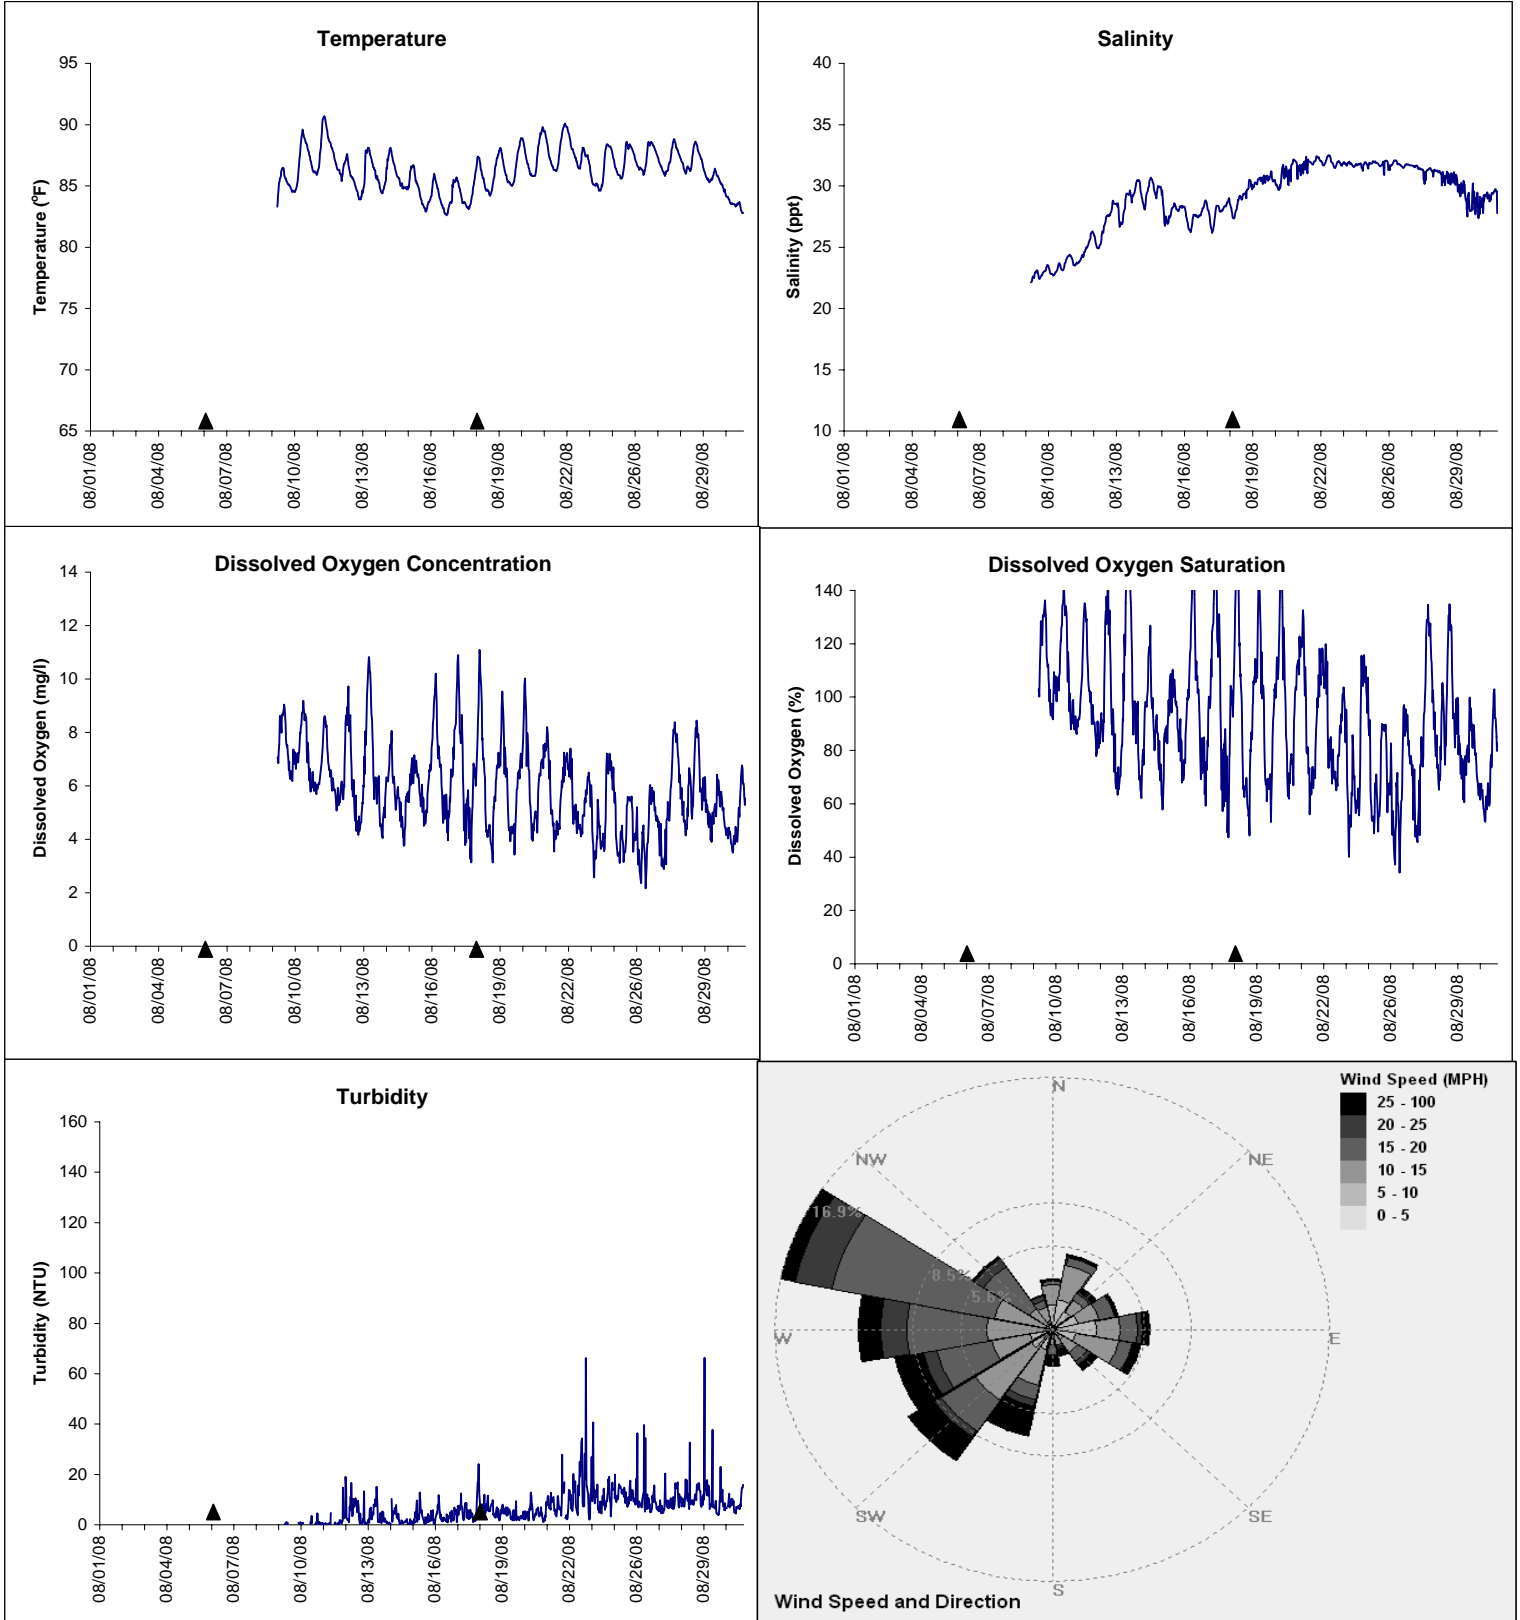

Horseshoe Beach Lease Area, Dixie County August 2008

▲ Monitoring Equipment Exchanged (sonde deployment)

Note: QA/QC limited to data deletion based on sonde error codes and pre- / post-calibration notes.