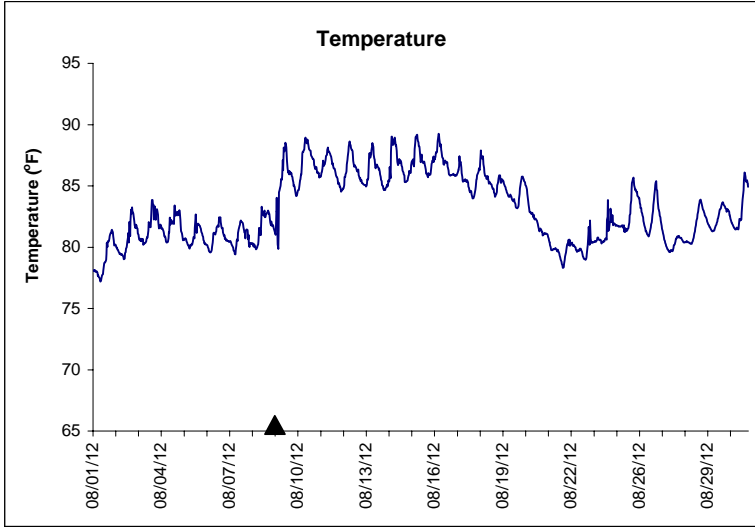

Horseshoe Beach Lease Area, Dixie County August 2012

▲ Monitoring Equipment Exchanged (sonde deployment)

Note: QA/QC limited to data deletion based on sonde error codes and pre- / post-calibration notes.