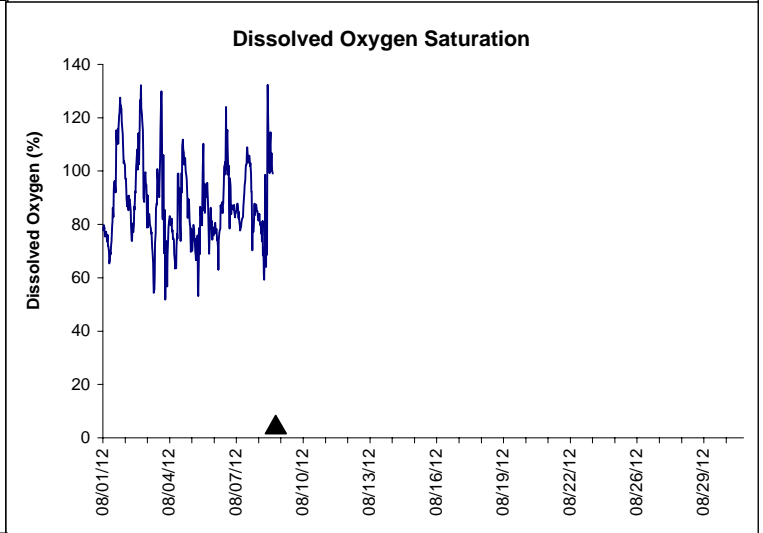

Horseshoe Beach Lease Area, Dixie County August 2012

▲ Monitoring Equipment Exchanged (sonde deployment)

Note: QA/QC limited to data deletion based on sonde error codes and pre- / post-calibration notes.