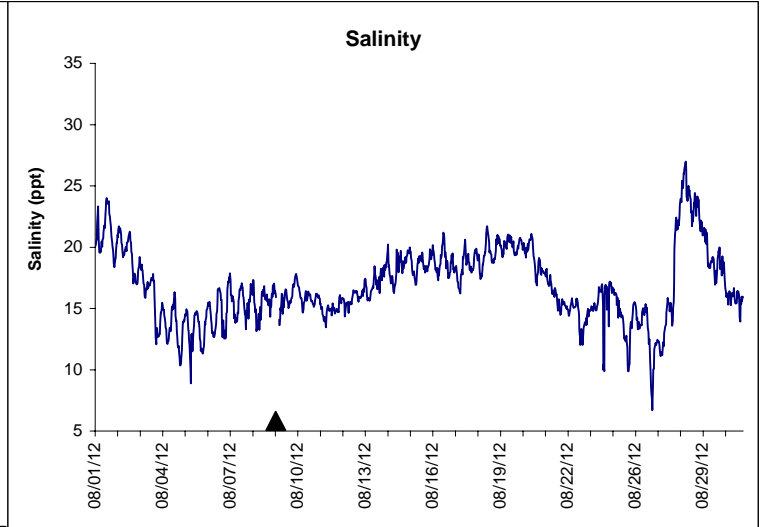

Horseshoe Beach Lease Area, Dixie County August 2012

▲ Monitoring Equipment Exchanged (sonde deployment)

Note: QA/QC limited to data deletion based on sonde error codes and pre- / post-calibration notes.