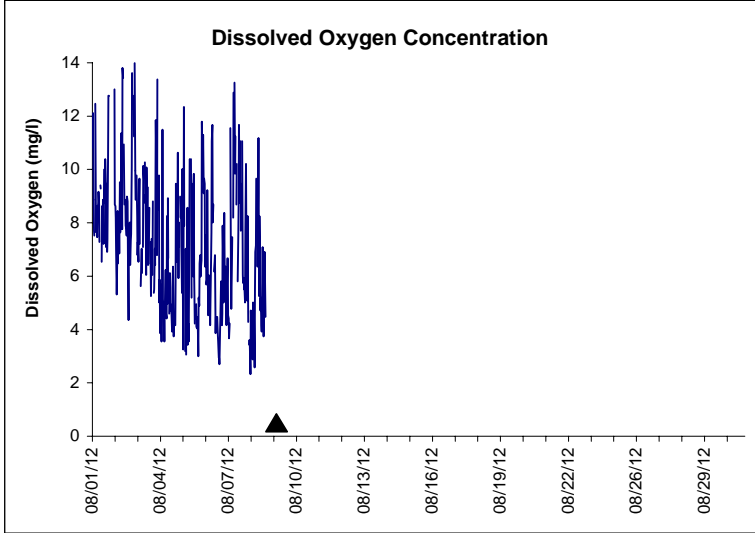

Horseshoe Beach Lease Area, Dixie County August 2012

▲ Monitoring Equipment Exchanged (sonde deployment)

Note: QA/QC limited to data deletion based on sonde error codes and pre- / post-calibration notes.