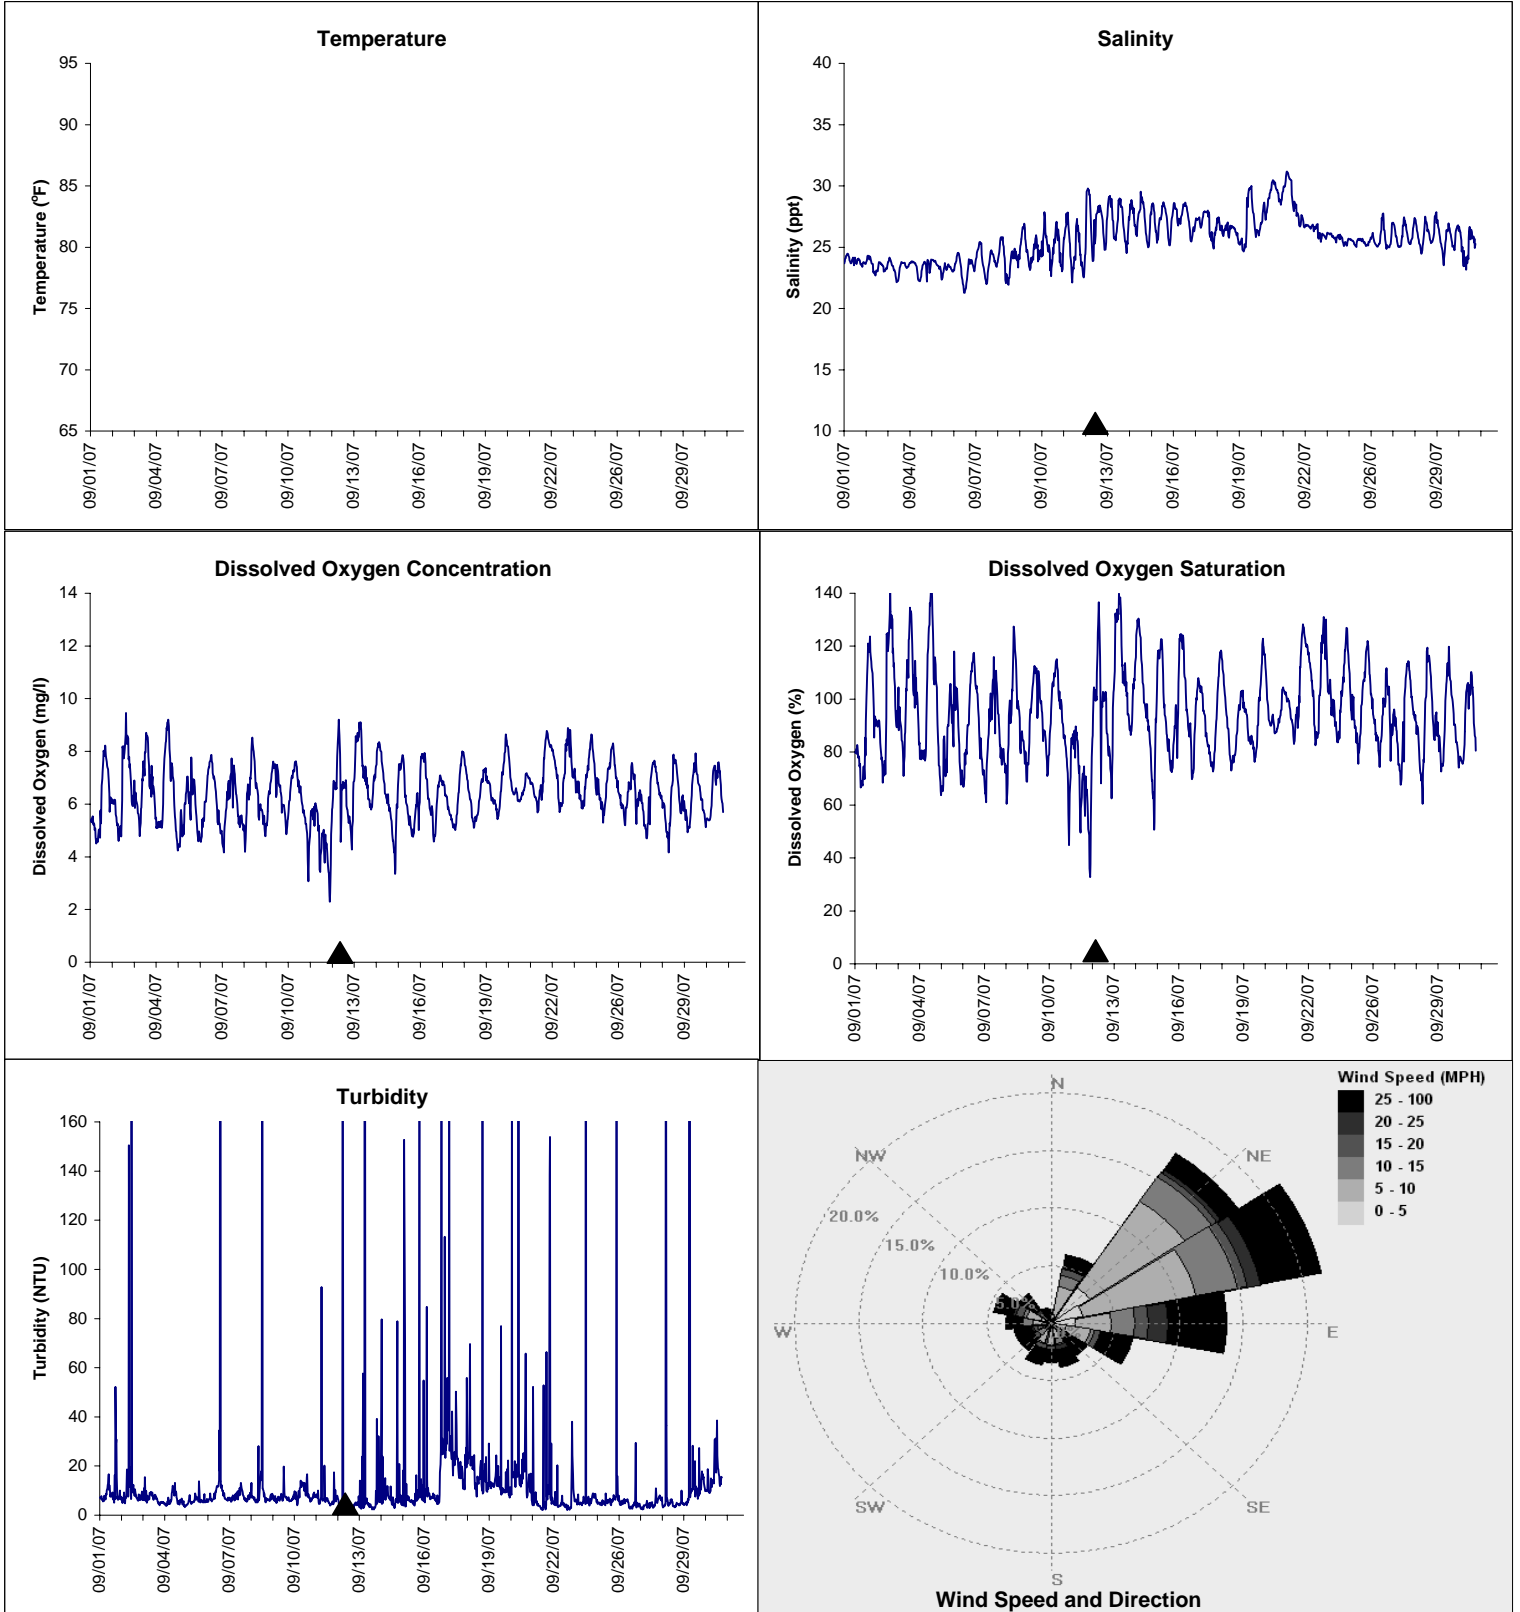

Horseshoe Beach Lease Area, Dixie County September 2007

▲ Monitoring Equipment Exchanged (sonde deployment)

Note: QA/QC limited to data deletion based on sonde error codes and pre- / post-calibration notes.