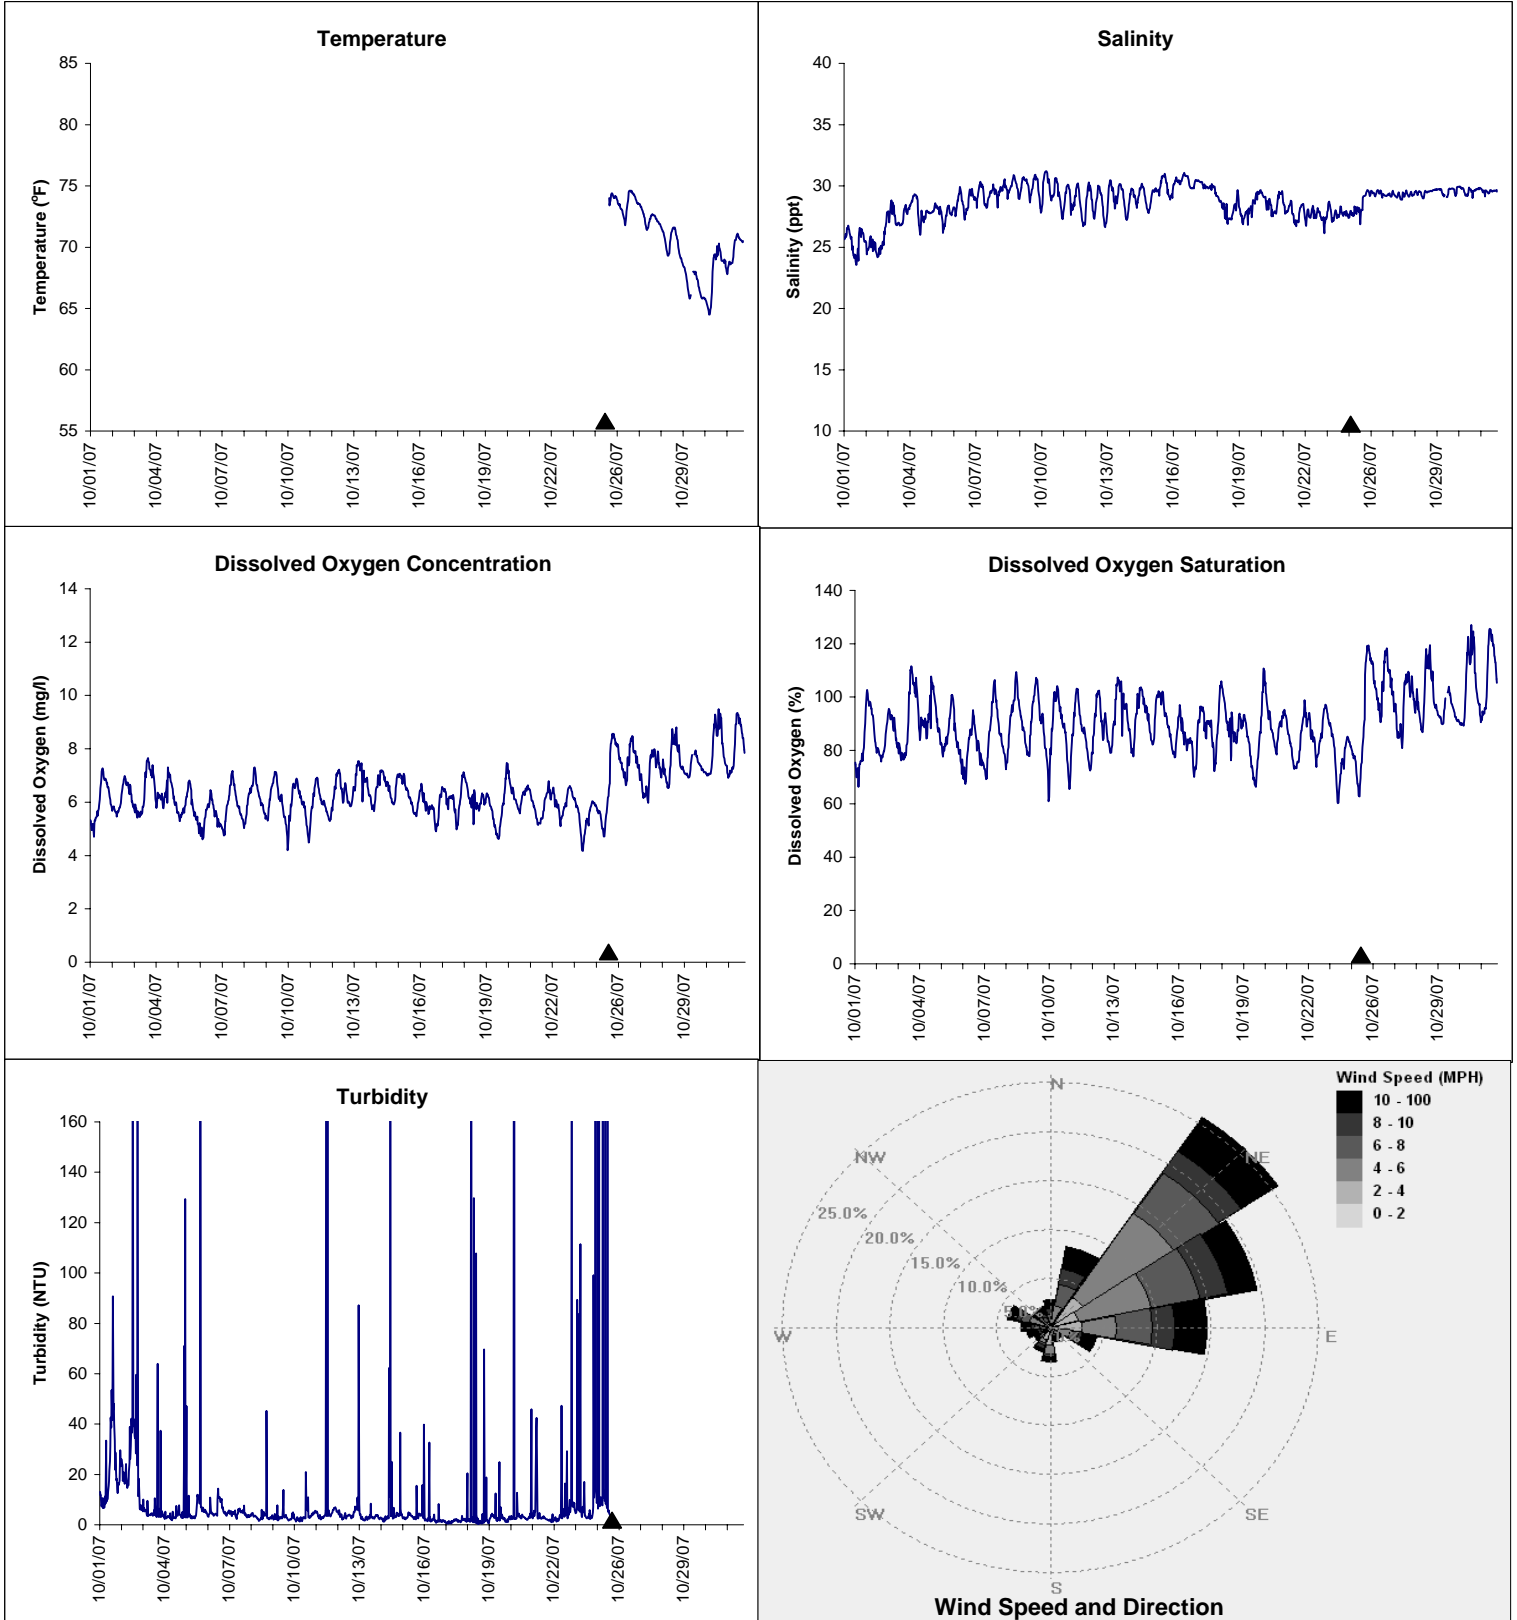

## Horseshoe Beach Lease Area, Dixie County October 2007

▲ Monitoring Equipment Exchanged (sonde deployment)

**Note:** QA/QC limited to data deletion based on sonde error codes and pre- / post-calibration notes.