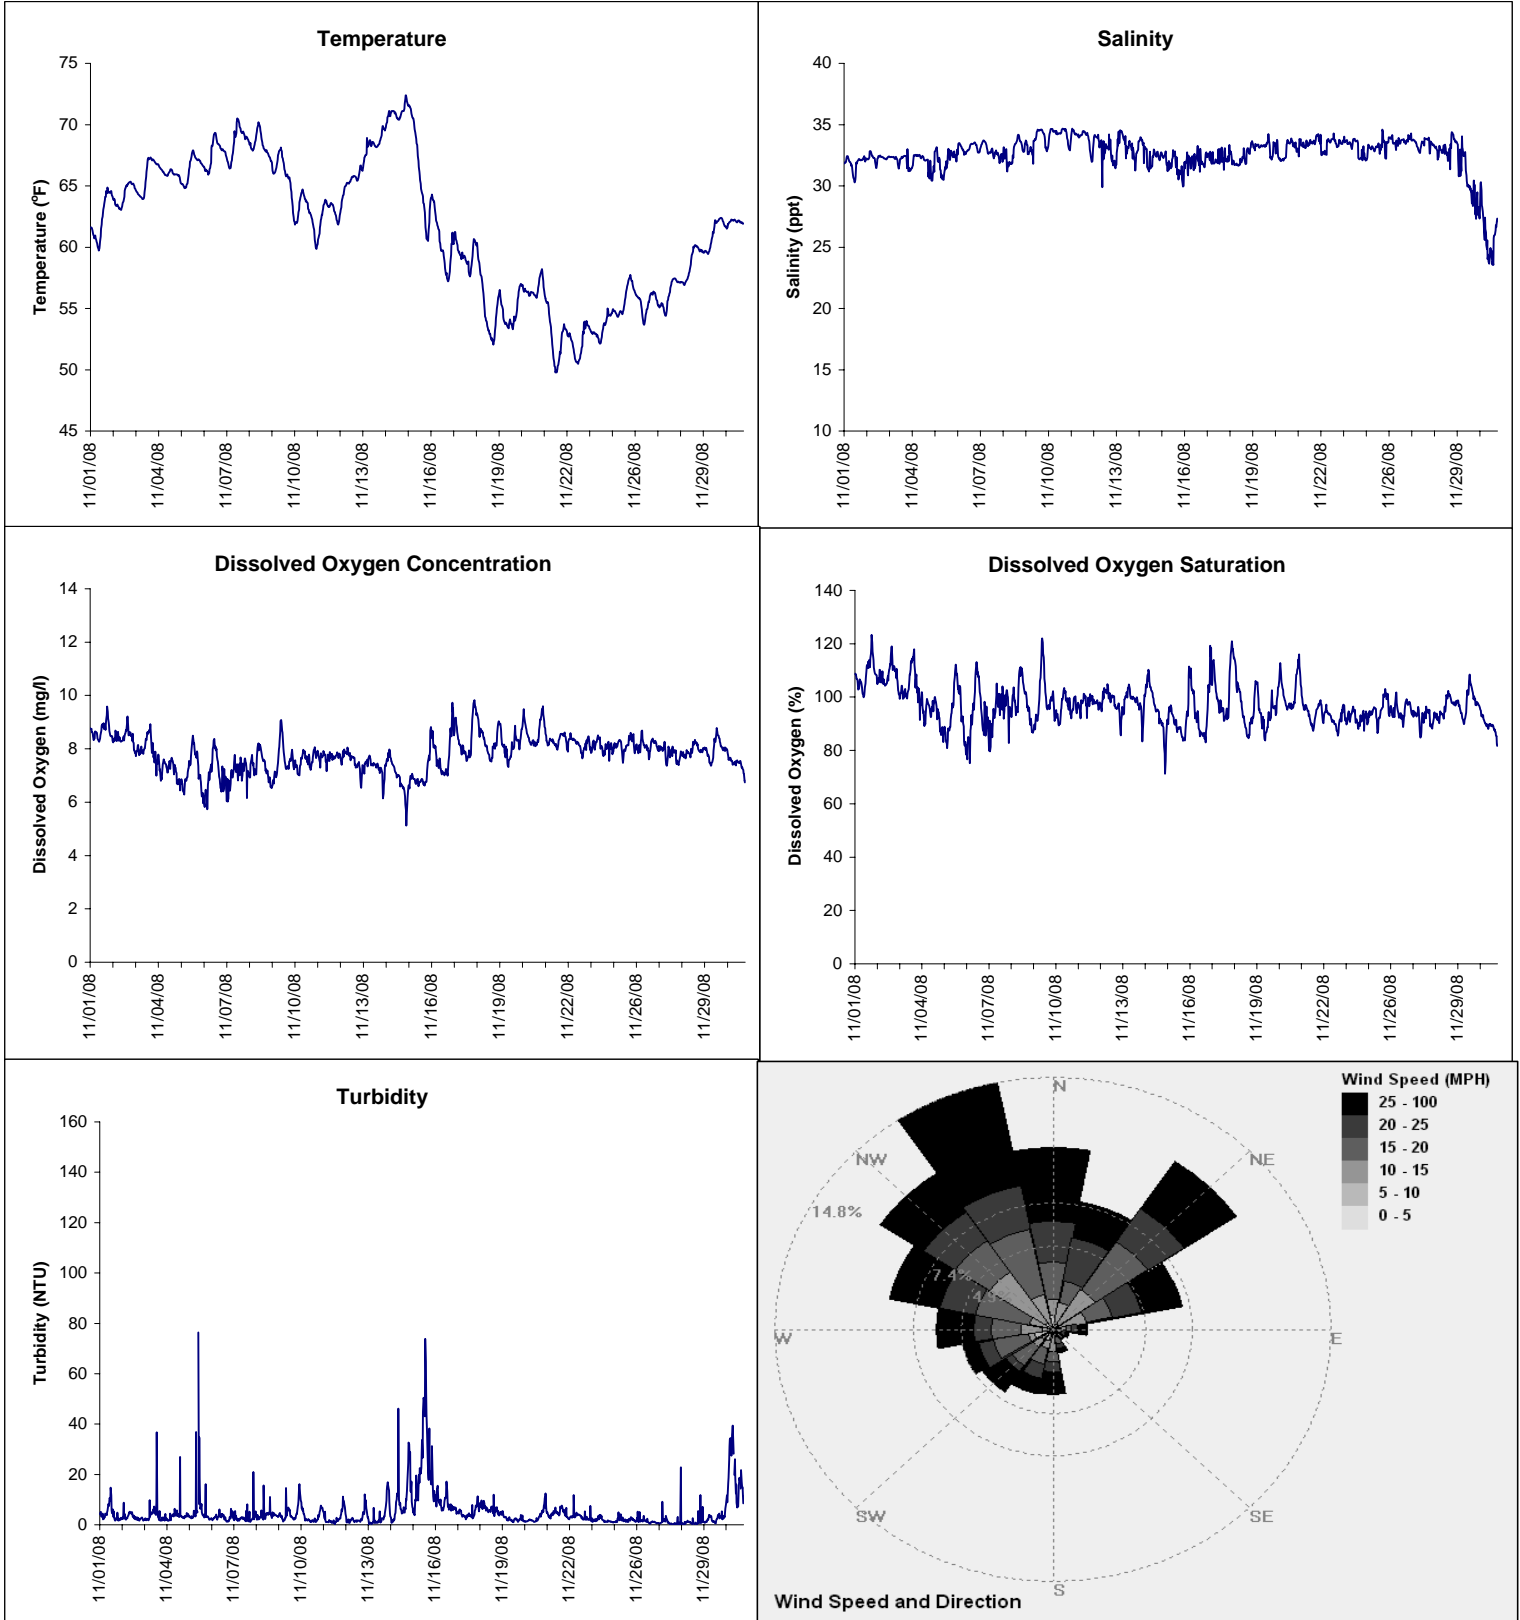

Horseshoe Beach Lease Area, Dixie County November 2008

▲ Monitoring Equipment Exchanged (sonde deployment)

Note: QA/QC limited to data deletion based on sonde error codes and pre- / post-calibration notes.